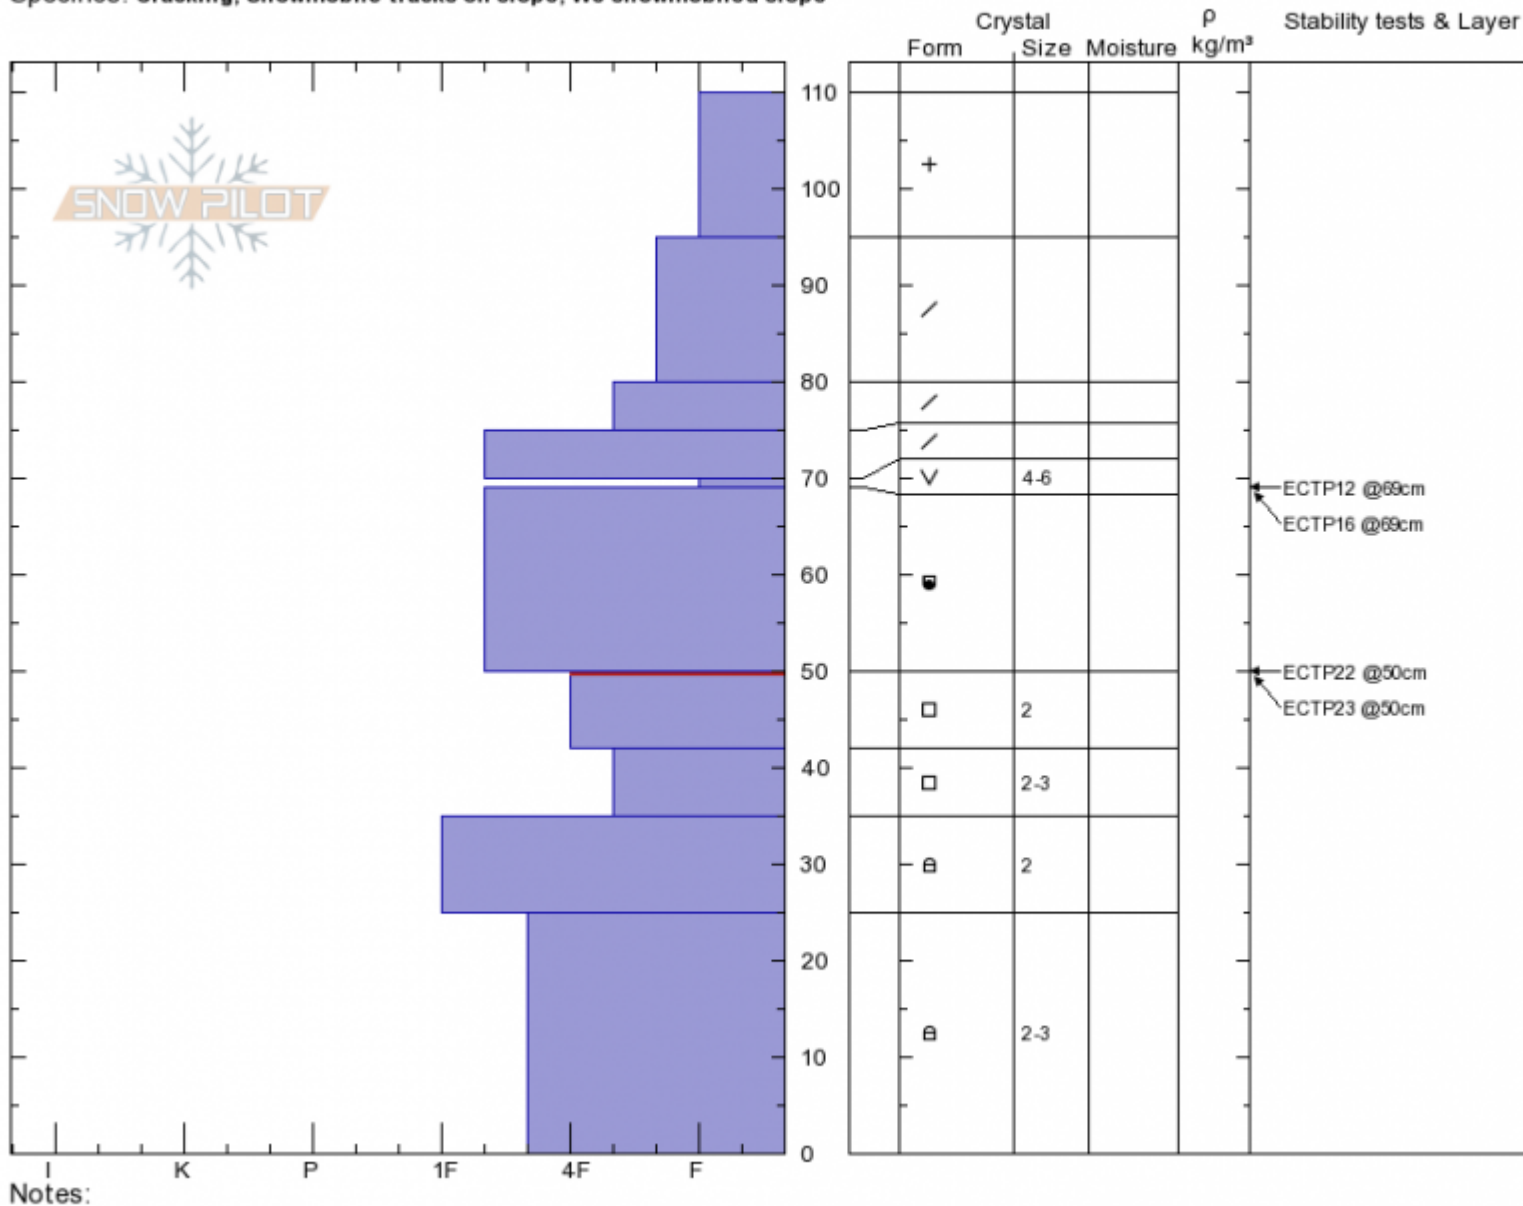

Sunlight Ridge
 Madison Range-S
 MT
 Elevation: 9430 ft
 Aspect: 93°
 Specifics: Cracking; Snowmobile tracks on slope; We snowmobiled slope

Andrew Schauer
 12/13/2019 - 12:30pm
 Co-ord: 44.96667N, -111.31030W
 Slope Angle: 20°
 Wind Loading: previous

Stability: **Poor**
 Air Temperature:
 Sky Cover: **BKN**
 Precipitation: **S-1**
 Wind: **S Light Breeze**

HS:110 Layer Notes:
 50-42cm: **Problematic layer**

Advisory Region
 Southern Madison
 Longitude
 -111.31W
 Latitude
 44.97N
 Southern Madison, 2019-12-13