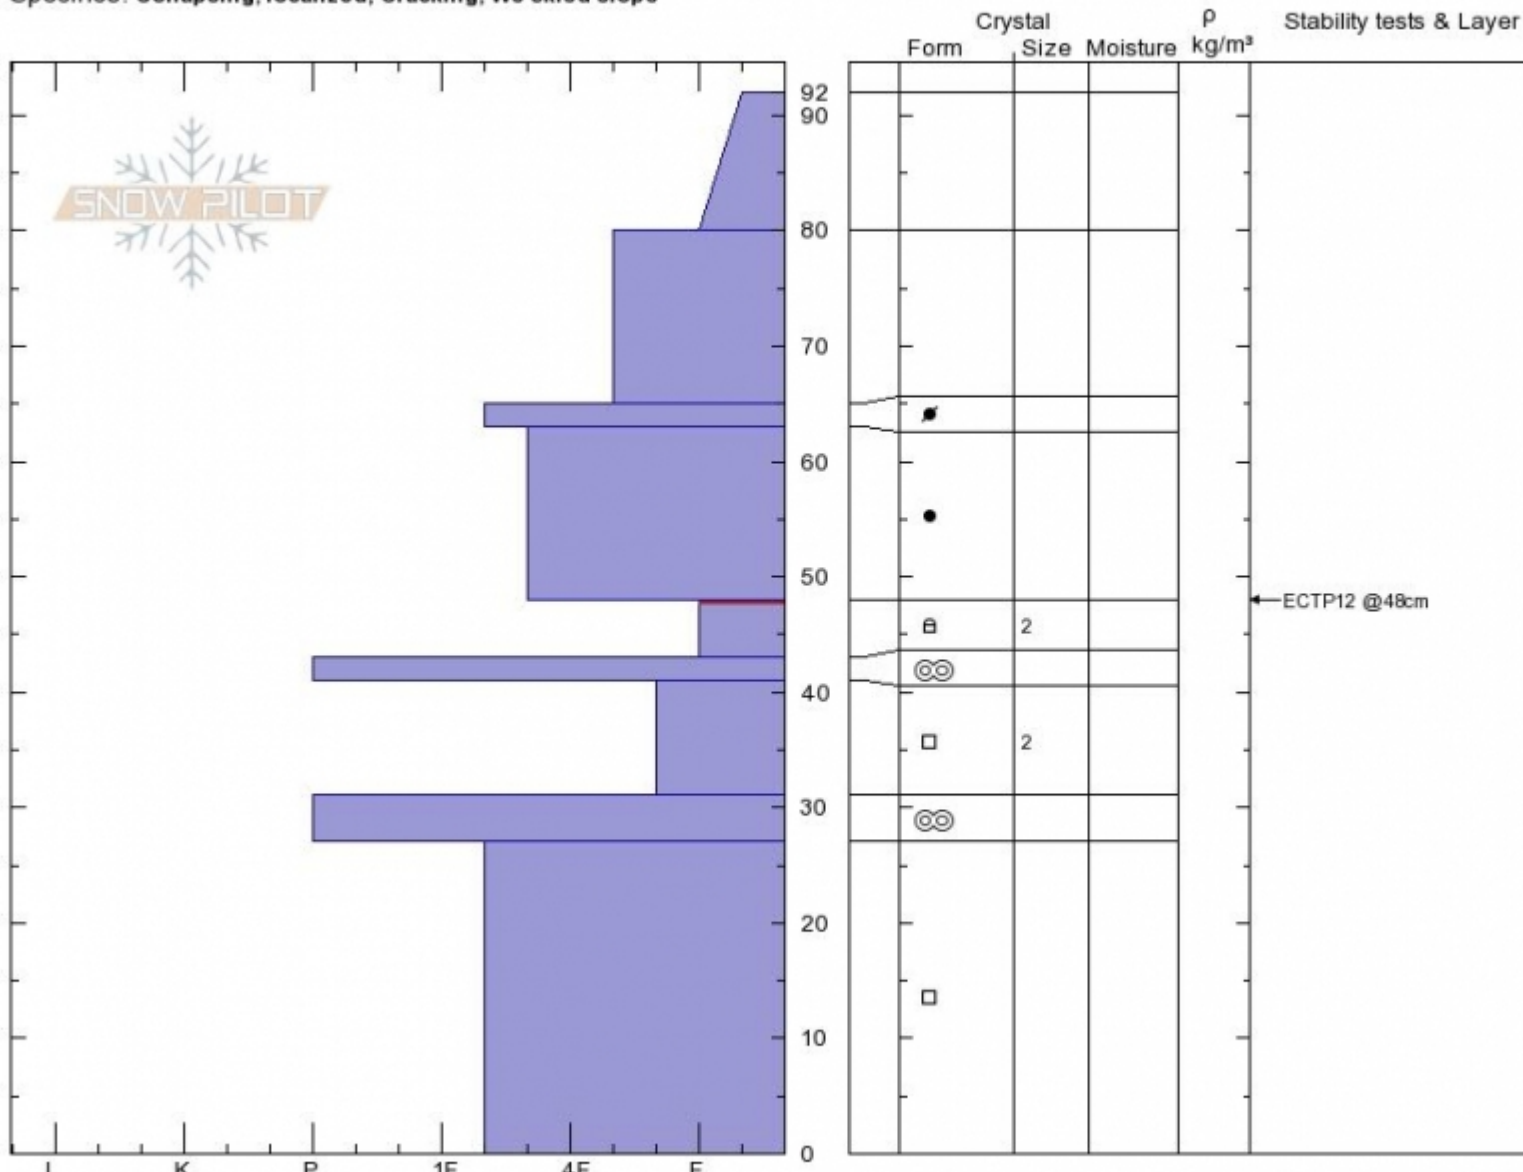

Central Park West
 Absaroka Range
 MT
 Elevation: 9571 ft
 Aspect: 260°
 Specifics: Collapsing, localized; Cracking; We skied slope

Beau Fredlund
 12/11/2019 - 11:00am
 Co-ord: 44.98543N, -109.92695E
 Slope Angle: 27°
 Wind Loading: yes

Stability:
 Air Temperature:
 Sky Cover:
 Precipitation: S2
 Wind: W Moderate

HS:92
 Layer Notes:
 48-43cm: Problematic layer

Notes: Much shallower and weaker snow on windward SW aspects-like in this snowpit. NW aspects around this area have over 130cm HS. forming in exposed areas due to the, blustery, westerly winds. Surface cracking in localized areas. Light density new snow.

Advisory Region
 Cooke City
 Longitude
 -109.94W
 Latitude
 45.02N
 Cooke City, 2019-12-13