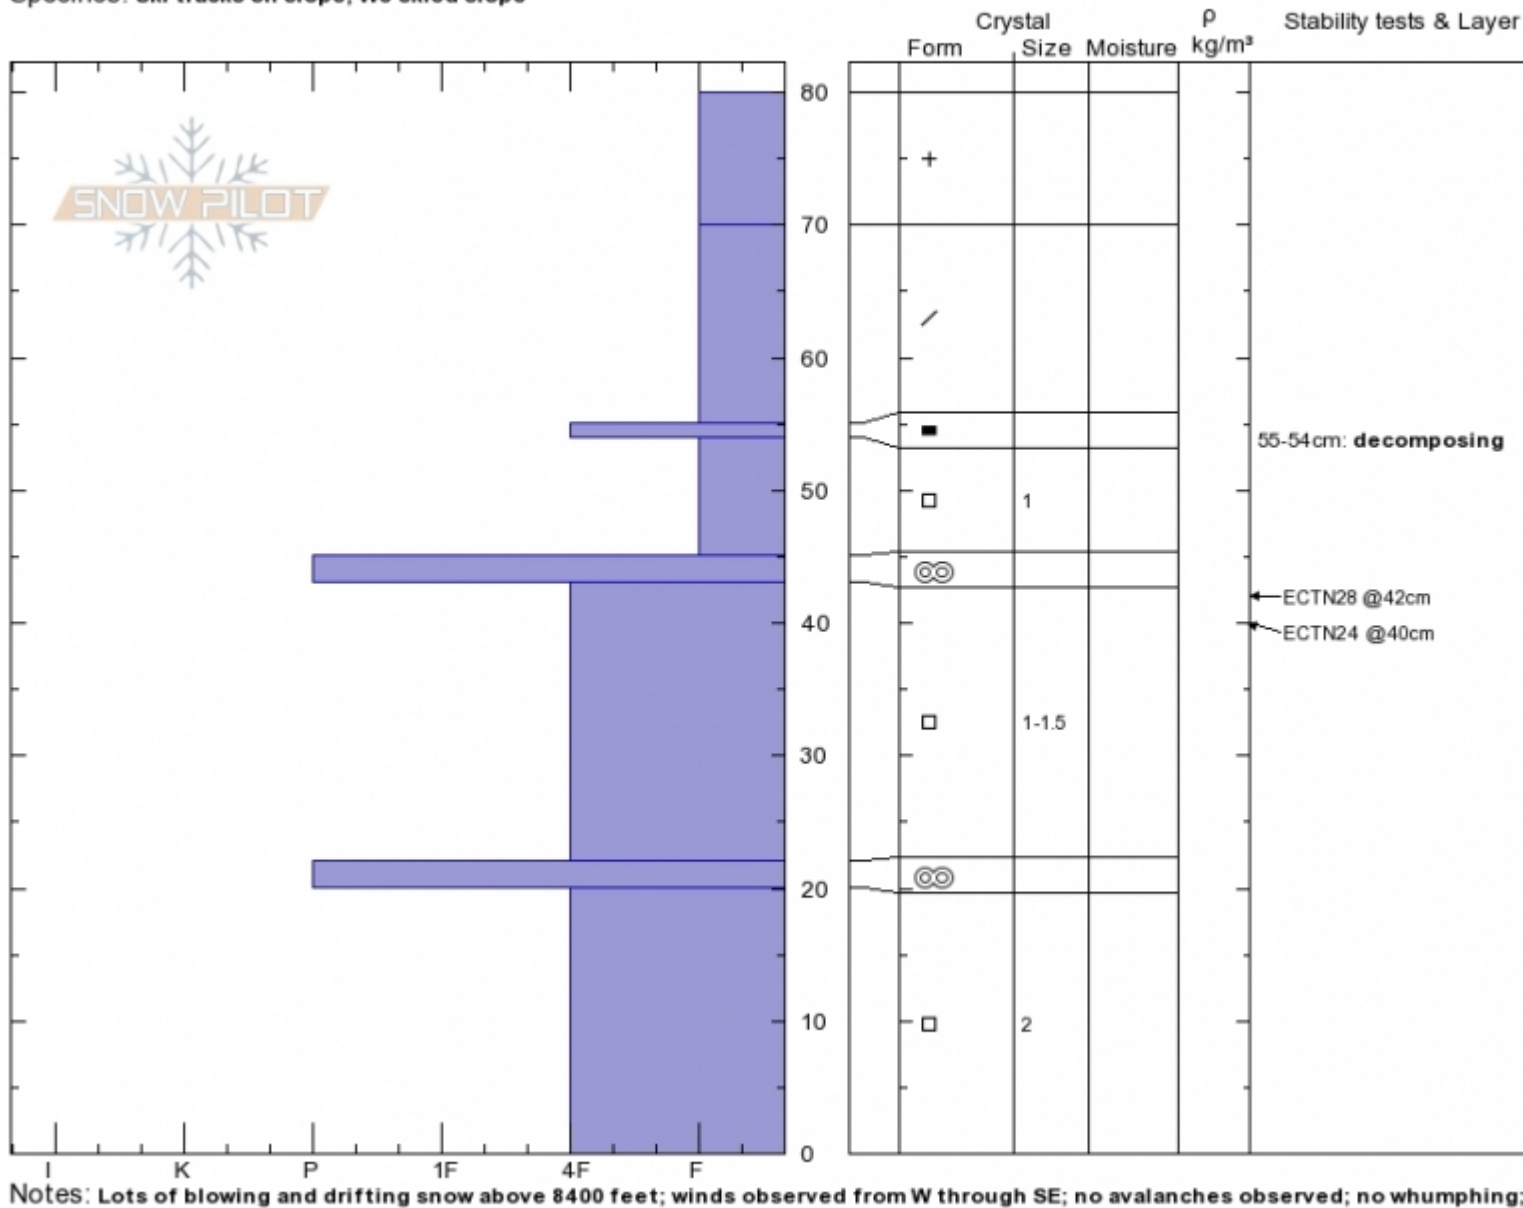

Mt Blackmore Dec 12
 Gallatin Range-N
 MT
 Elevation: 9418 ft
 Aspect: E
 Specifics: Ski tracks on slope; We skied slope

Alexis Alloway
 12/12/2019 - 11:15am
 Co-ord: 12T 500092E 5032524N
 Slope Angle: 30°
 Wind Loading: yes

Stability: **Good**
 Air Temperature:
 Sky Cover: **BKN**
 Precipitation: **NO**
 Wind: **SW Moderate**

HS:80
 Layer Notes:
 55-54cm: **decomposing**
 43-22cm: **Problematic layer**

Advisory Region
 Northern Gallatin
 Longitude
 -111.00W
 Latitude
 45.44N
 Northern Gallatin, 2019-12-13