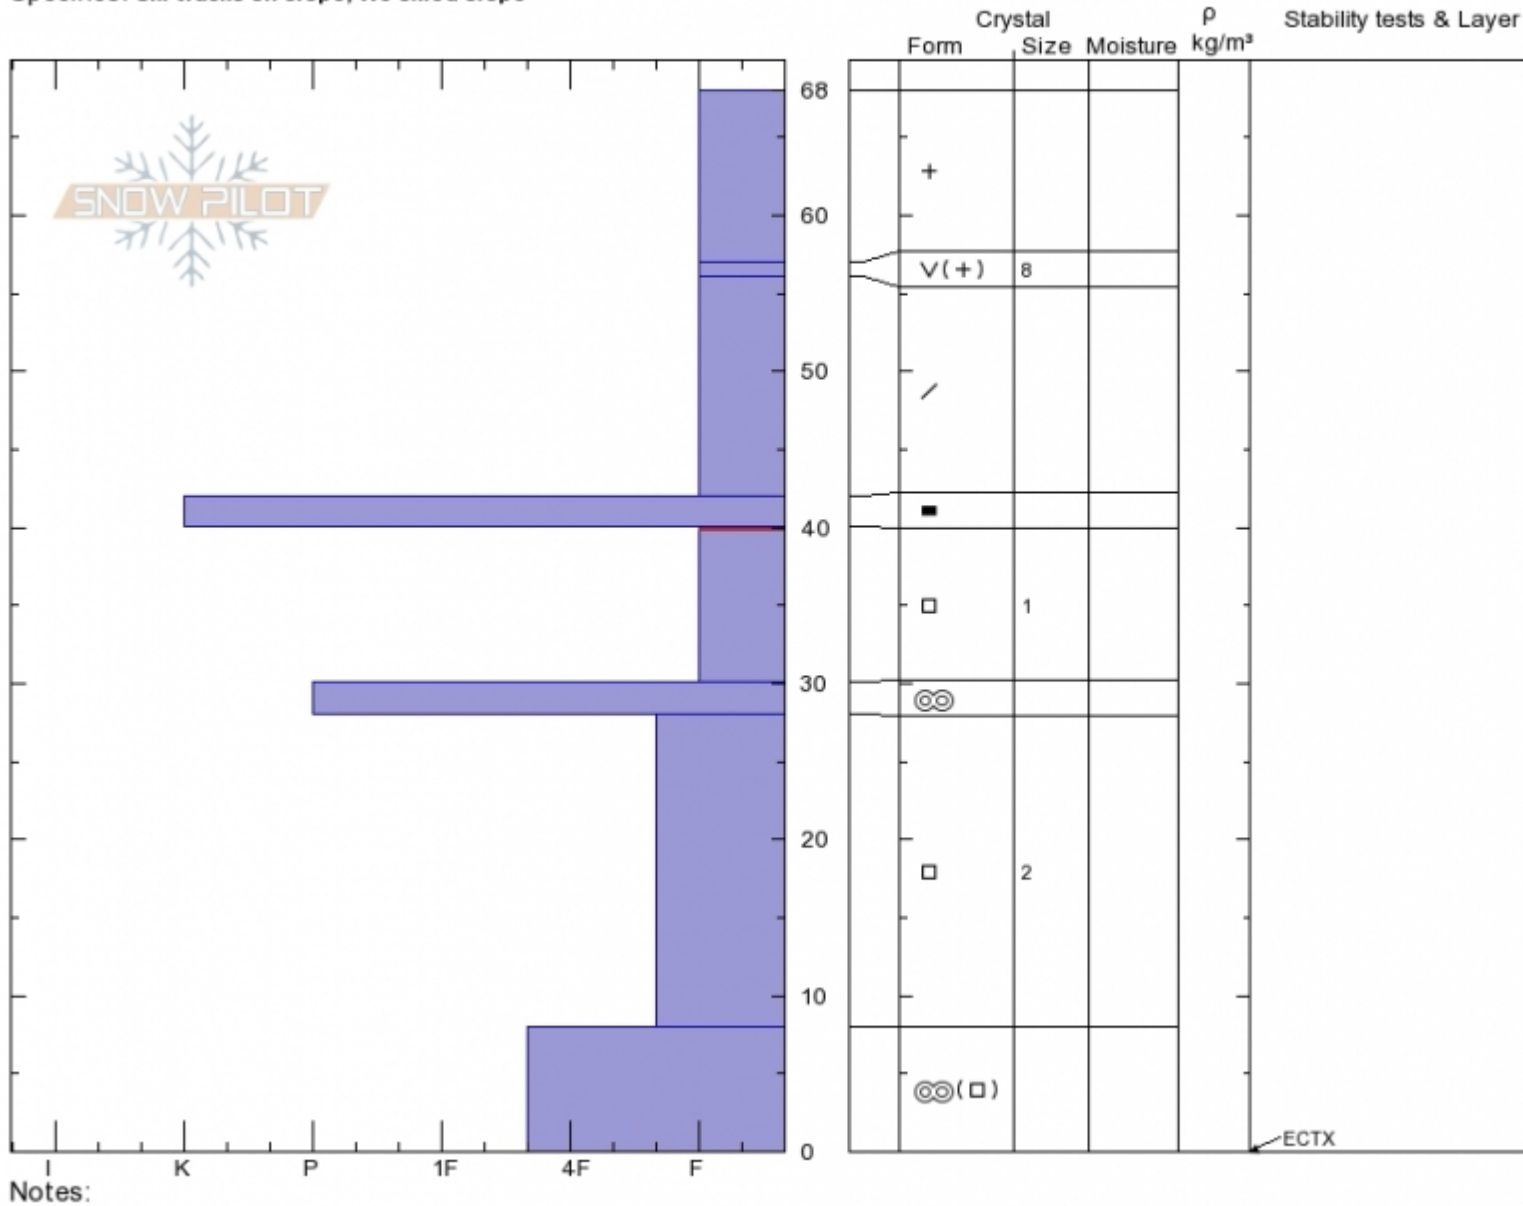

Beehive-Middle Basin **Ian Hoyer**
Madison Range-N **12/11/2019 - 12:00pm**
MT **Co-ord: 45.33569N, -111.38410W**
 Elevation: **9646 ft** **Slope Angle: 30°**
 Aspect: **100°** **Wind Loading: no**
 Specifics: **Ski tracks on slope; We skied slope**

Stability: **Fair**
 Air Temperature:
 Sky Cover: **OVC**
 Precipitation: **NO**
 Wind: **W Light Breeze**

HS:**68** Layer Notes:
 40-30cm:**Problematic layer**

Advisory Region
 Northern Madison
 Longitude
 -111.39W
 Latitude
 45.34N
 Northern Madison, 2019-12-11