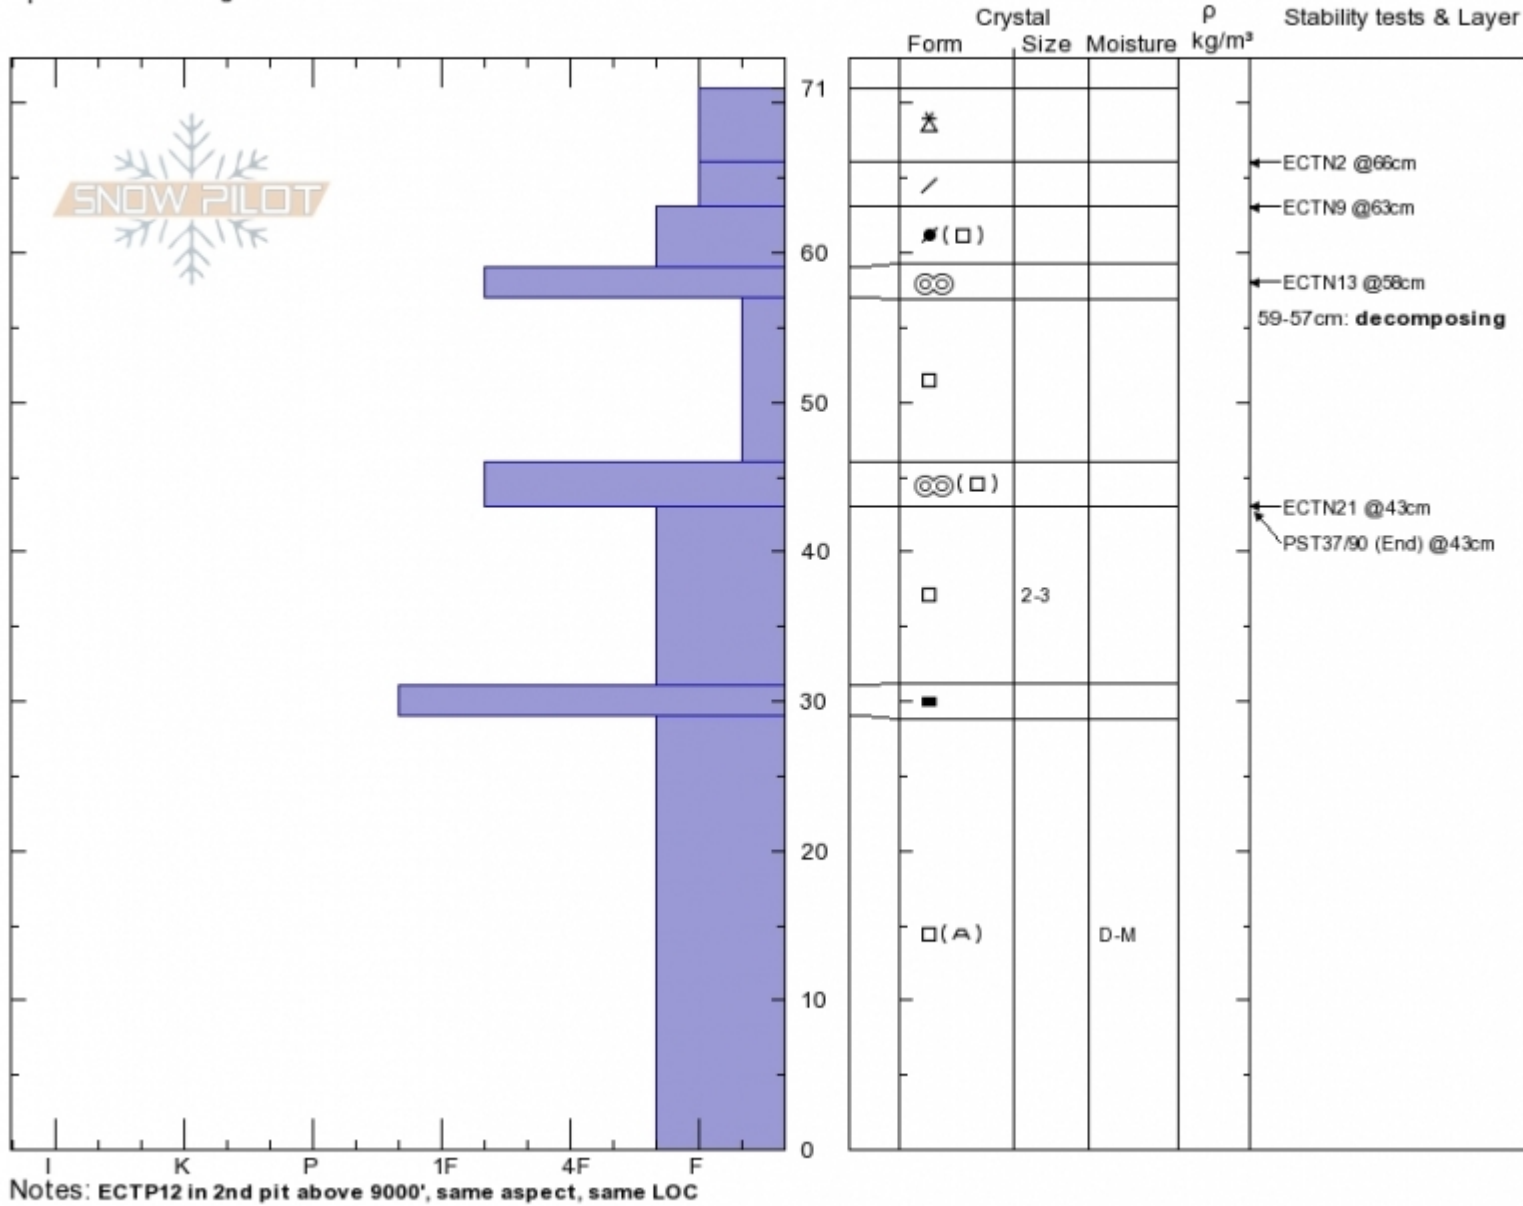

N. Bridgers
Bridger Range
MT
 Elevation: **5174 ft**
 Aspect: **67°**
 Specifics: **Cracking**

Gabrielle Antonioli
12/08/2019 - 2:00pm
 Co-ord: **45.93331N, -110.97090W**
 Slope Angle: **33°**
 Wind Loading: **yes**

Stability: **Fair**
 Air Temperature:
 Sky Cover: **BKN**
 Precipitation: **S2**
 Wind: **W Moderate**

HS: **71** Layer Notes:
 59-57cm: **decomposing**
 43-31cm: **Problematic layer**

Advisory Region
 Bridger Range
 Longitude
 -110.98W
 Latitude
 45.92N
 Bridger Range, 2019-12-09