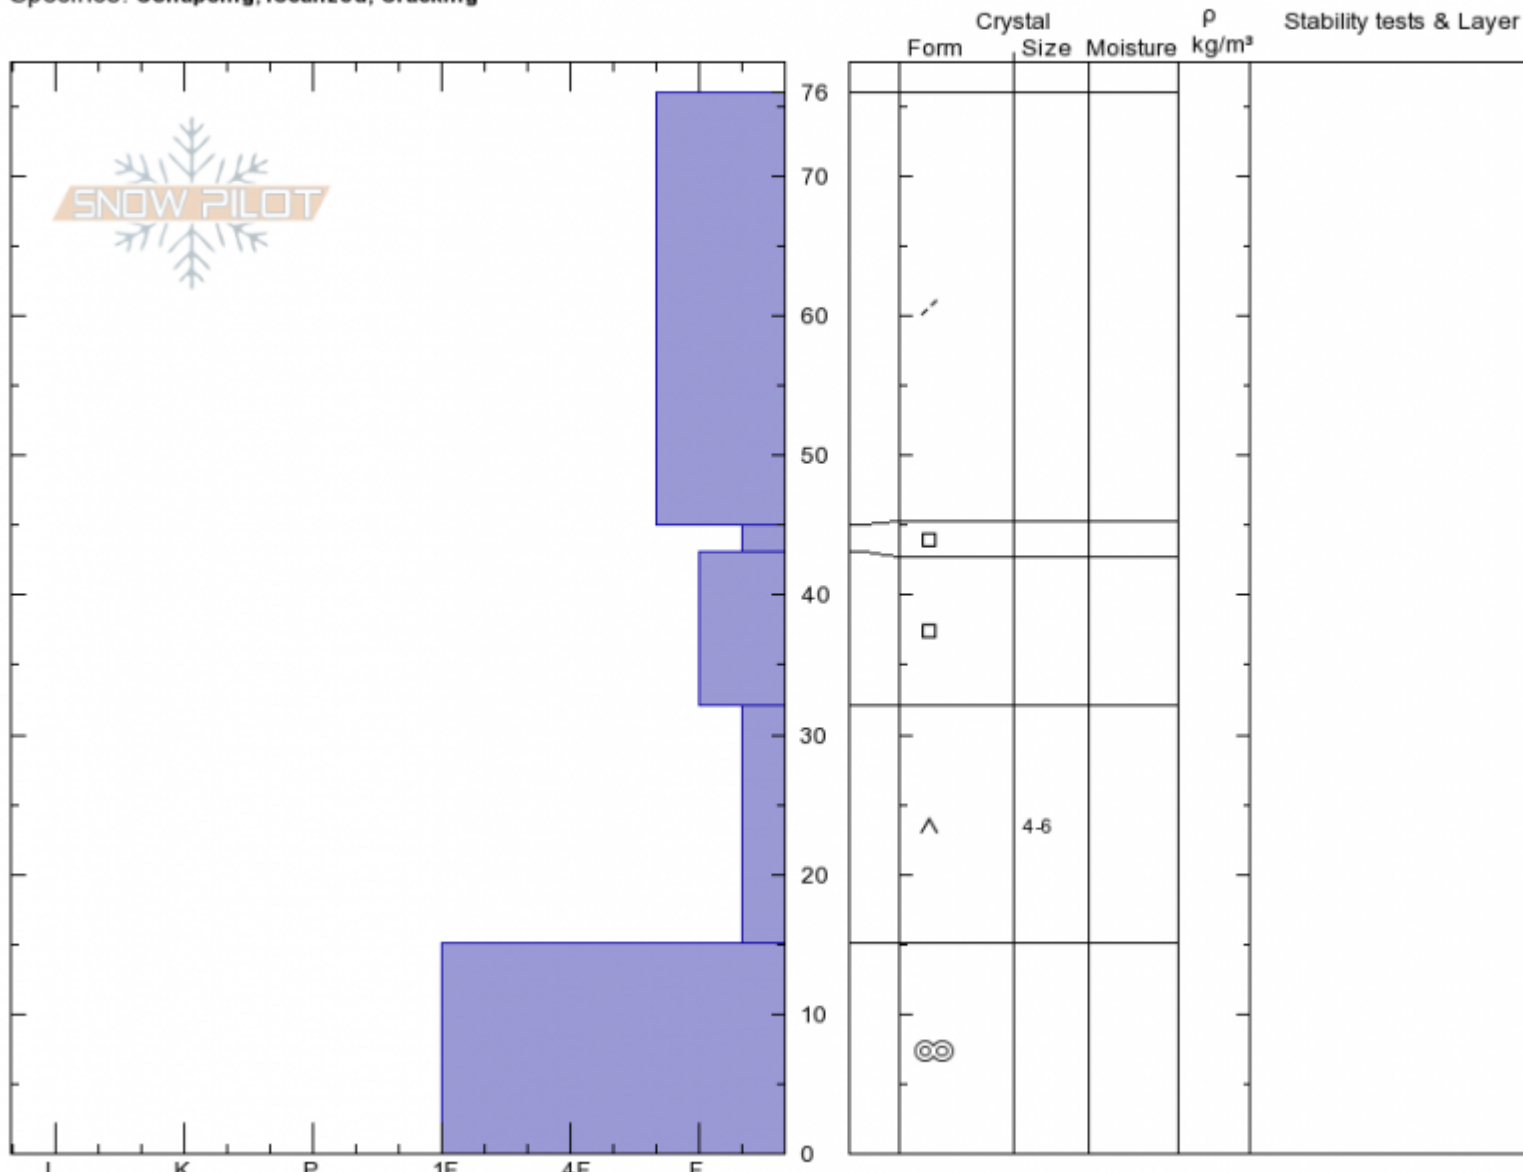

Targhee Pass Meadows Andrew Schauer
Henry Mtns 12/08/2019 - 12:00pm
MT Co-ord: 44.68610N, -111.29080W
 Elevation: 8230 ft Slope Angle: 28°
 Aspect: 30° Wind Loading: yes
 Specifics: Collapsing, localized; Cracking

Stability: **Very Poor**
 Air Temperature:
 Sky Cover: **OVC**
 Precipitation: **S2**
 Wind: **SW Moderate**

HS:76 Layer Notes:
 32-15cm: **Problematic layer**

Notes: Profile at fracture line of a slab that collapsed in DH layer (15-32cm) and propagated ~100'.

Advisory Region
 Lionhead Range
 Longitude
 -111.29W
 Latitude
 44.69N
 Lionhead Range, 2019-12-08