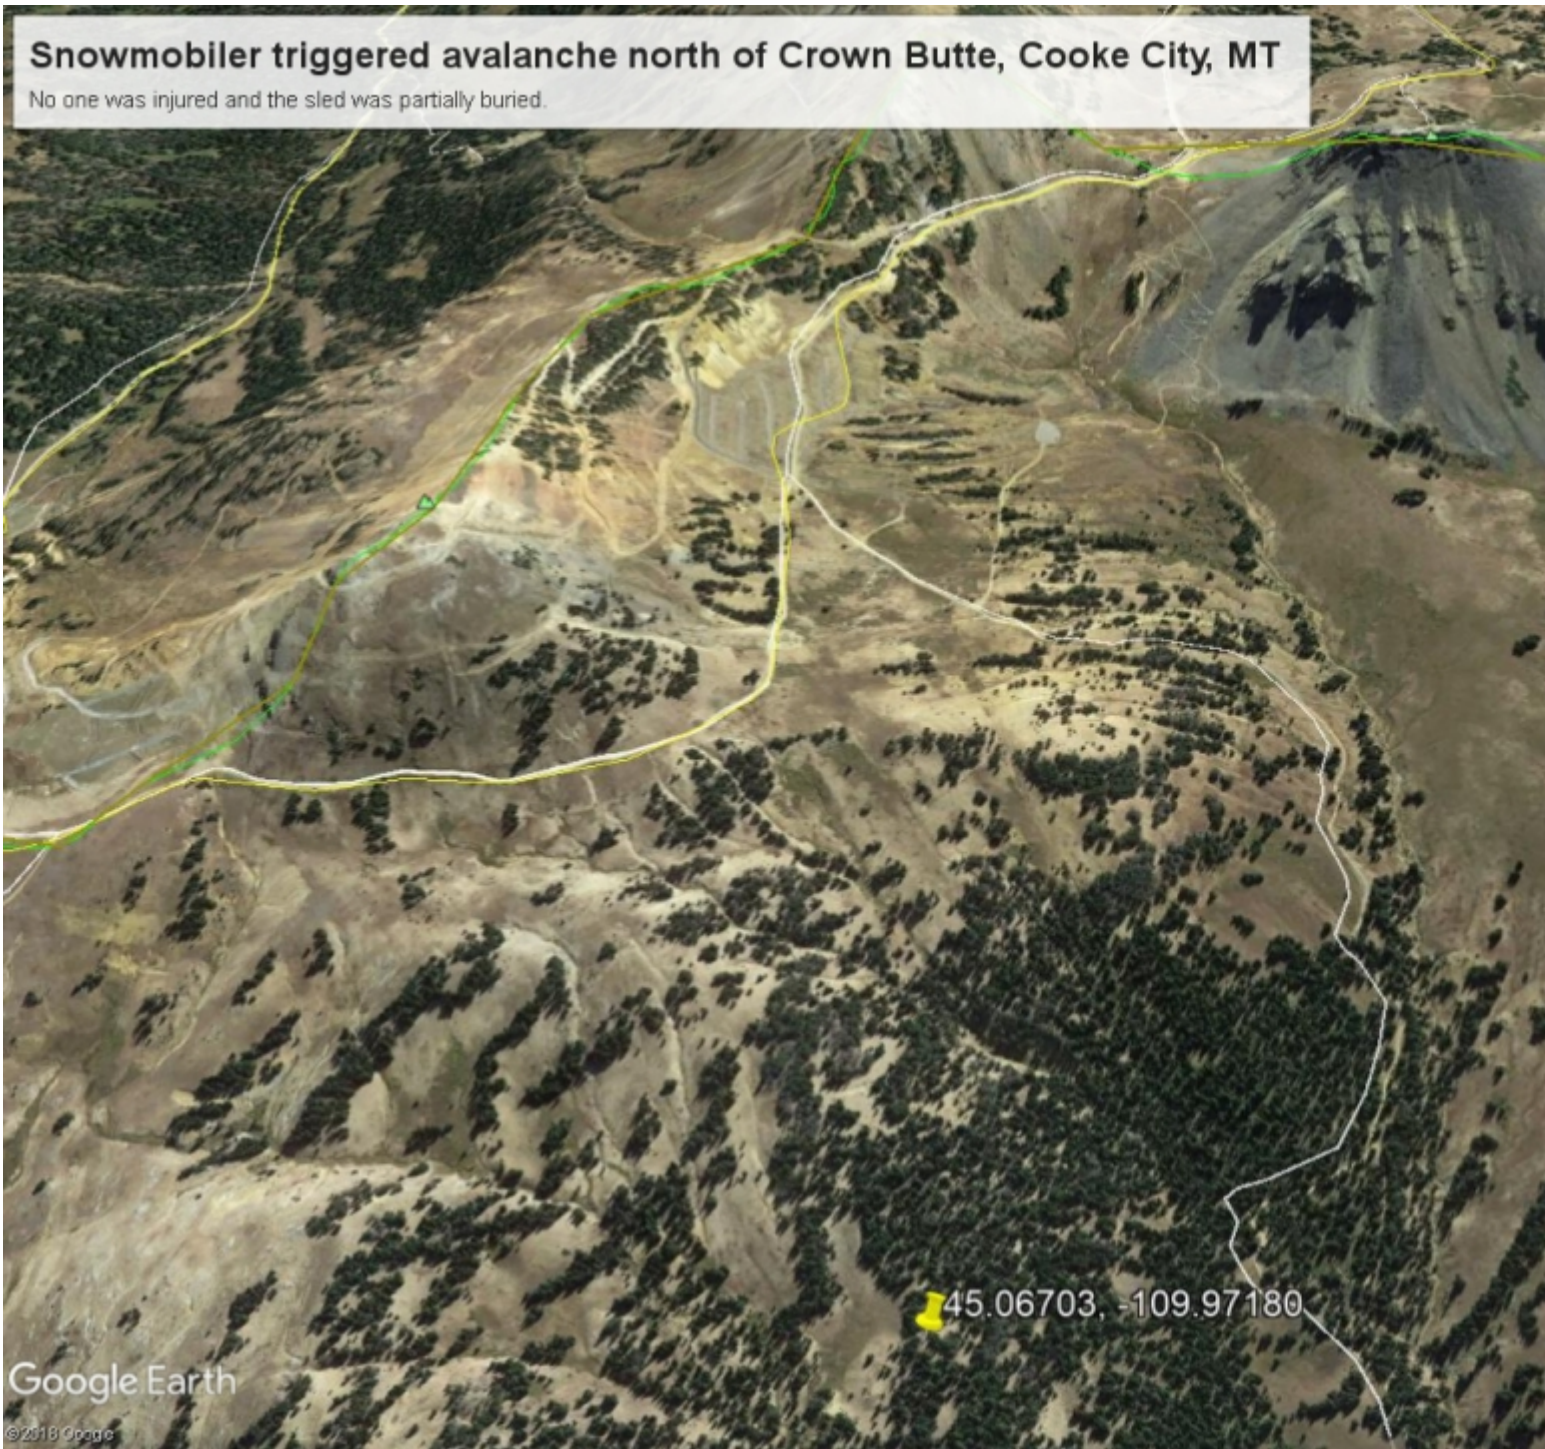

Snowmobiler triggered avalanche north of Crown Butte, Cooke City, MT

No one was injured and the sled was partially buried.

A snowmobiler triggered an avalanche (yellow pin) north of Crown Butte (the gray mountain at the top of the image). This zone is typically approached from Lulu Pass. His sled was partially buried, but the rider was not. Lots of new snow in the last 24 hours created a CONSIDERABLE avalanche danger.

Advisory Region

Cooke City

Longitude

-109.97W

Latitude

45.07N

Avalanche Details: [Natural and human triggered slides in Cooke City](#)

Forecast link: [GNFAC Avalanche Forecast for Mon Dec 9, 2019](#)