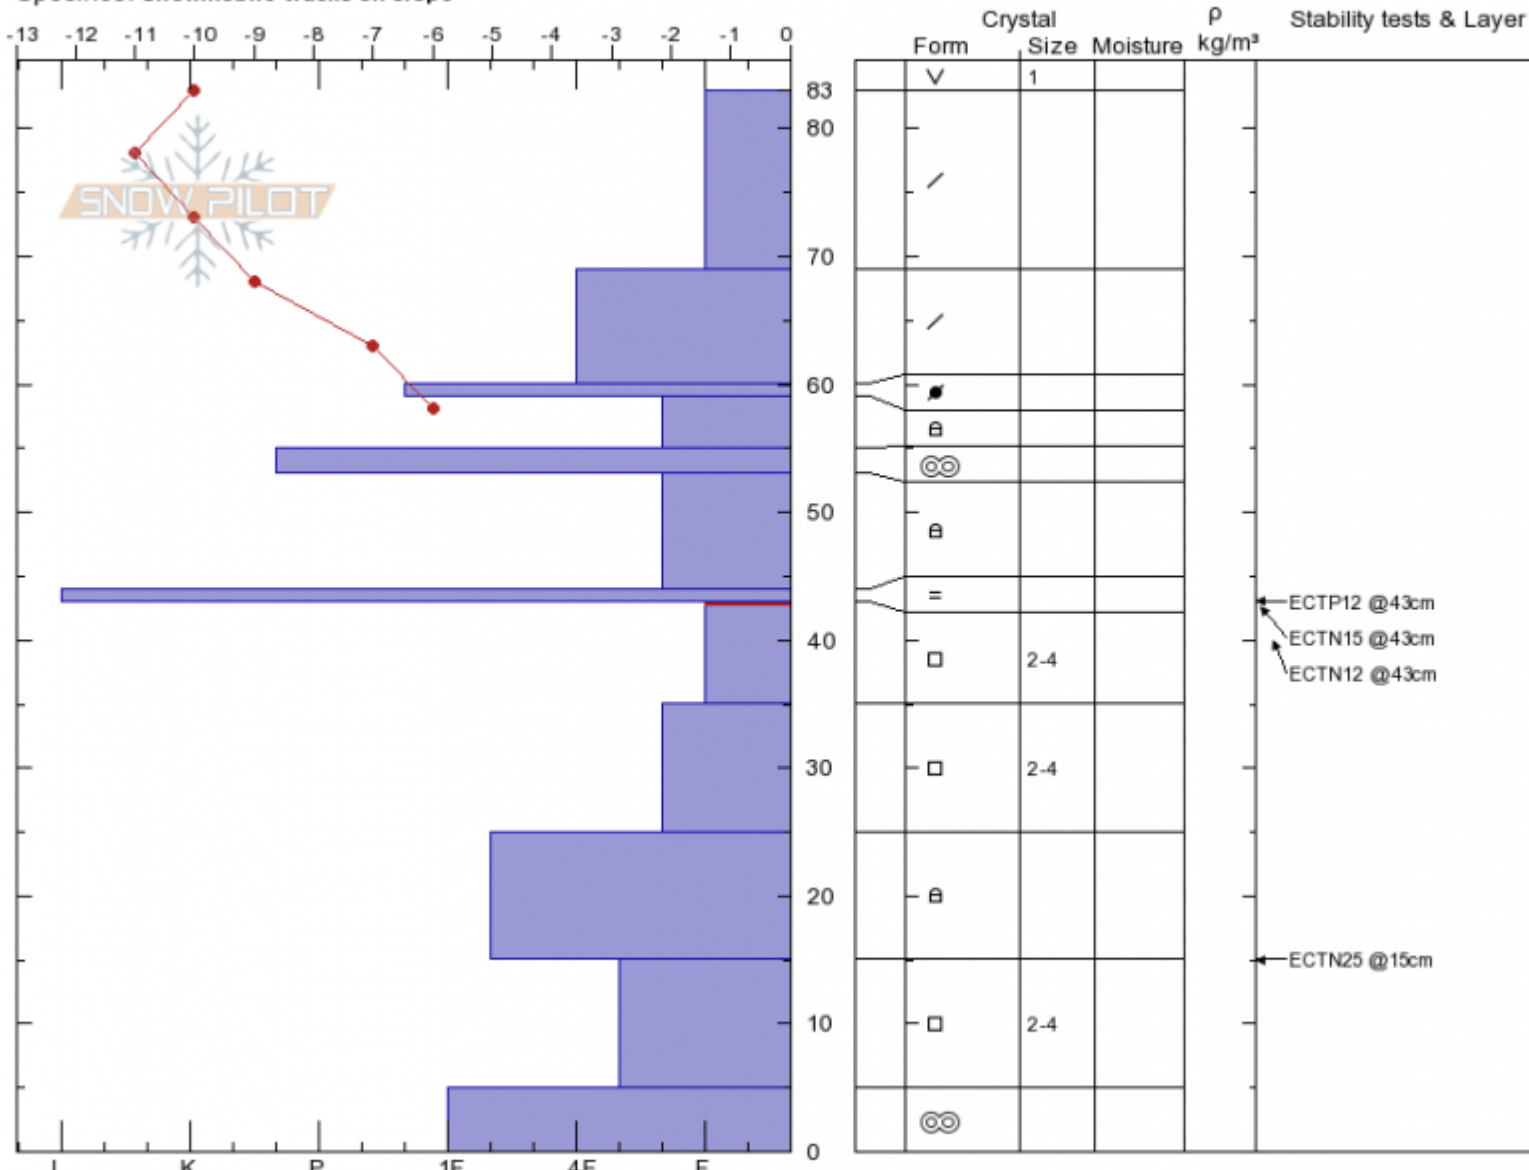

Second Yellowmule
Madison Range-N
MT
 Elevation: **9387 ft**
 Aspect: **45°**
 Specifics: **Snowmobile tracks on slope**

Andrew Schauer
12/04/2019 - 11:00am
 Co-ord: **45.17842N, -111.40240W**
 Slope Angle: **26°**
 Wind Loading: **no**

Stability: **Good**
 Air Temperature: **-4.5°C**
 Sky Cover: **FEW**
 Precipitation: **NO**
 Wind: **Calm**

HS: **83** Layer Notes:
 43-35cm: **Problematic layer**

Notes: We dug a test pit at 3rd Yellowmule. Similar structure, ECTP14 at same LOC

Advisory Region
 Northern Madison
 Longitude
 -111.40W
 Latitude
 45.18N
 Northern Madison, 2019-12-04