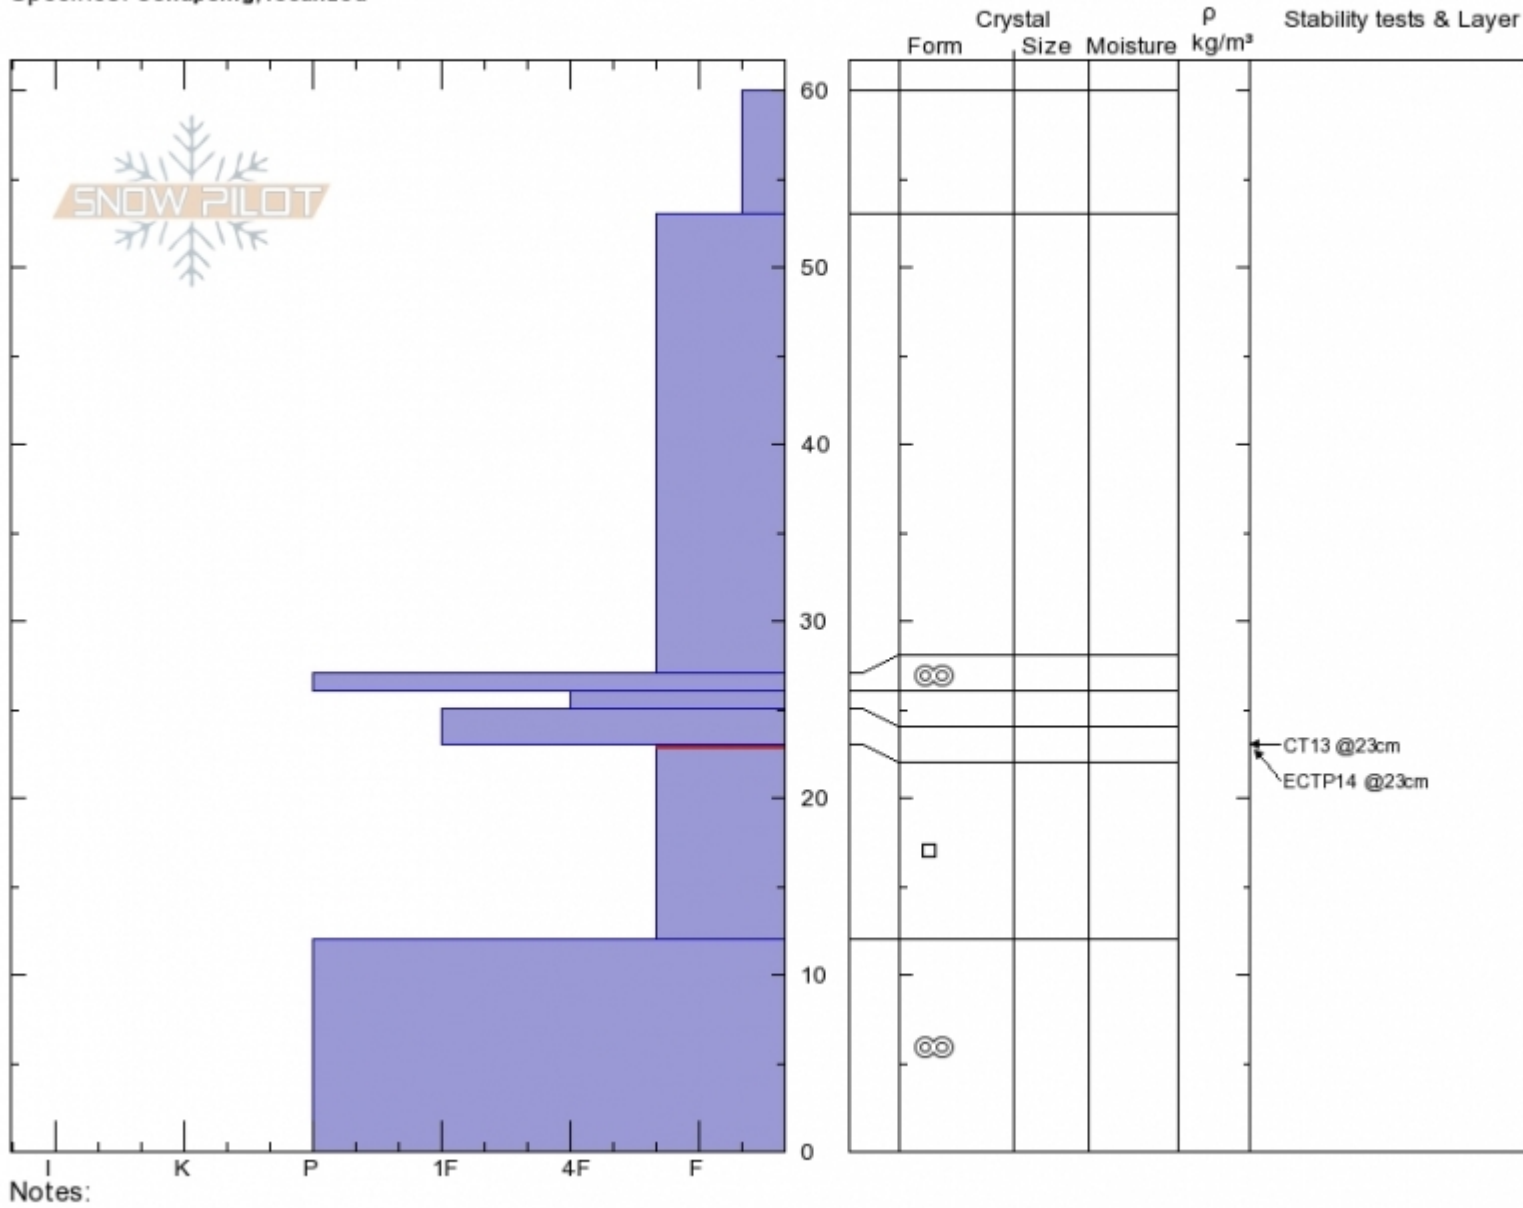

Ski Hill W Yellowstone
Lionhead Range
MT
 Elevation: **8007 ft**
 Aspect: **50°**
 Specifics: **Collapsing, localized**

Dave Zinn
12/01/2019 - 12:00pm
 Co-ord: **44.69795N, -111.29421W**
 Slope Angle: **22°**
 Wind Loading: **no**

Stability: **Poor**
 Air Temperature: **-8.6°C**
 Sky Cover: **FEW**
 Precipitation: **NO**
 Wind: **Calm**

HS: **60**
 Layer Notes:
 23-12cm: **Problematic layer**

Advisory Region
 Lionhead Range
 Longitude
 -111.29W
 Latitude
 44.70N
 Lionhead Range, 2019-12-01