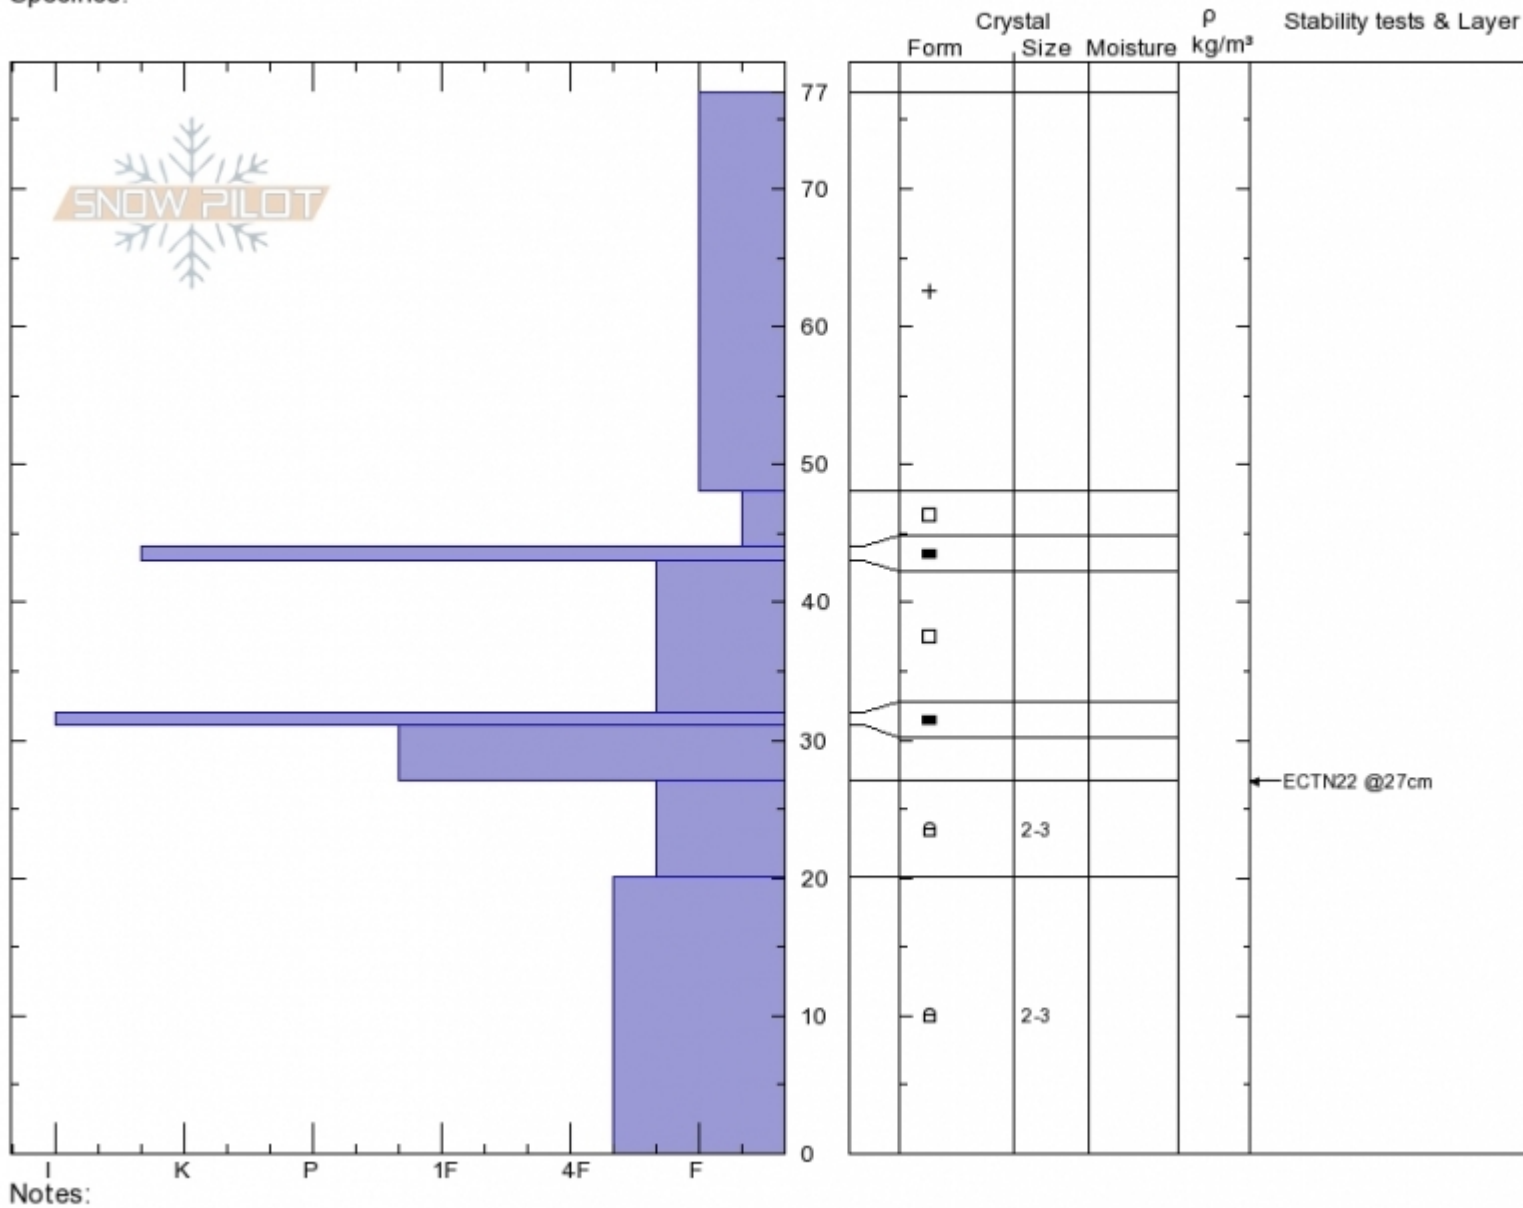

Middle Basin
Madison Range-N
MT
 Elevation: **9200 ft**
 Aspect: **98°**
 Specifics:

Spencer Jonas
11/30/2019 - 12:15pm
 Co-ord: **45.33418N, -111.38394W**
 Slope Angle: **28°**
 Wind Loading:

Stability:
 Air Temperature:
 Sky Cover: **FEW**
 Precipitation: **NO**
 Wind: **Calm**

HS:77 Layer Notes:

Advisory Region
 Northern Madison
 Longitude
 -111.38W
 Latitude
 45.34N
 Northern Madison, 2019-11-30