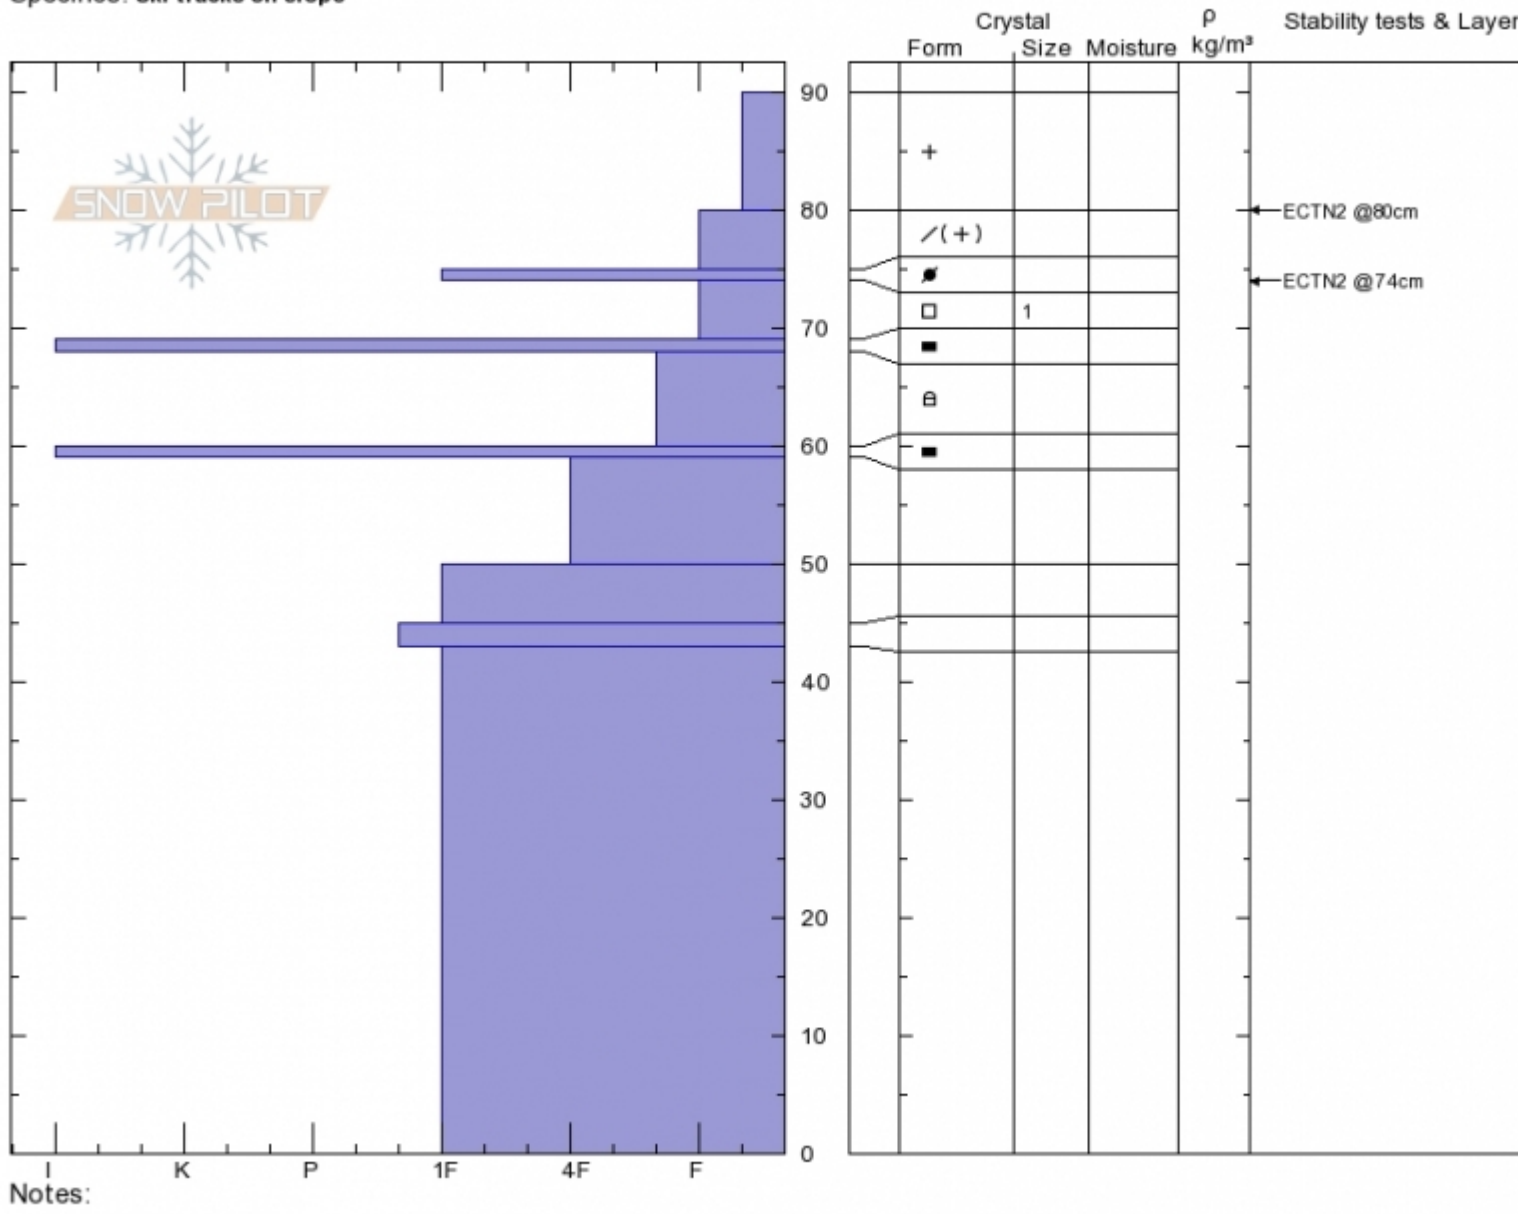

Beehive, Going Home
Madison Range-N
MT
 Elevation: **9065 ft**
 Aspect: **294°**
 Specifics: **Ski tracks on slope**

Spencer Jonas
11/30/2019 - 11:30am
 Co-ord: **45.33212N, -111.38560W**
 Slope Angle: **29°**
 Wind Loading:

Stability: **HS:90**
 Air Temperature:
 Sky Cover: **FEW**
 Precipitation: **NO**
 Wind: **Calm**

Layer Notes:

Advisory Region
 Northern Madison
 Longitude
 -111.39W
 Latitude
 45.34N
 Northern Madison, 2019-11-30