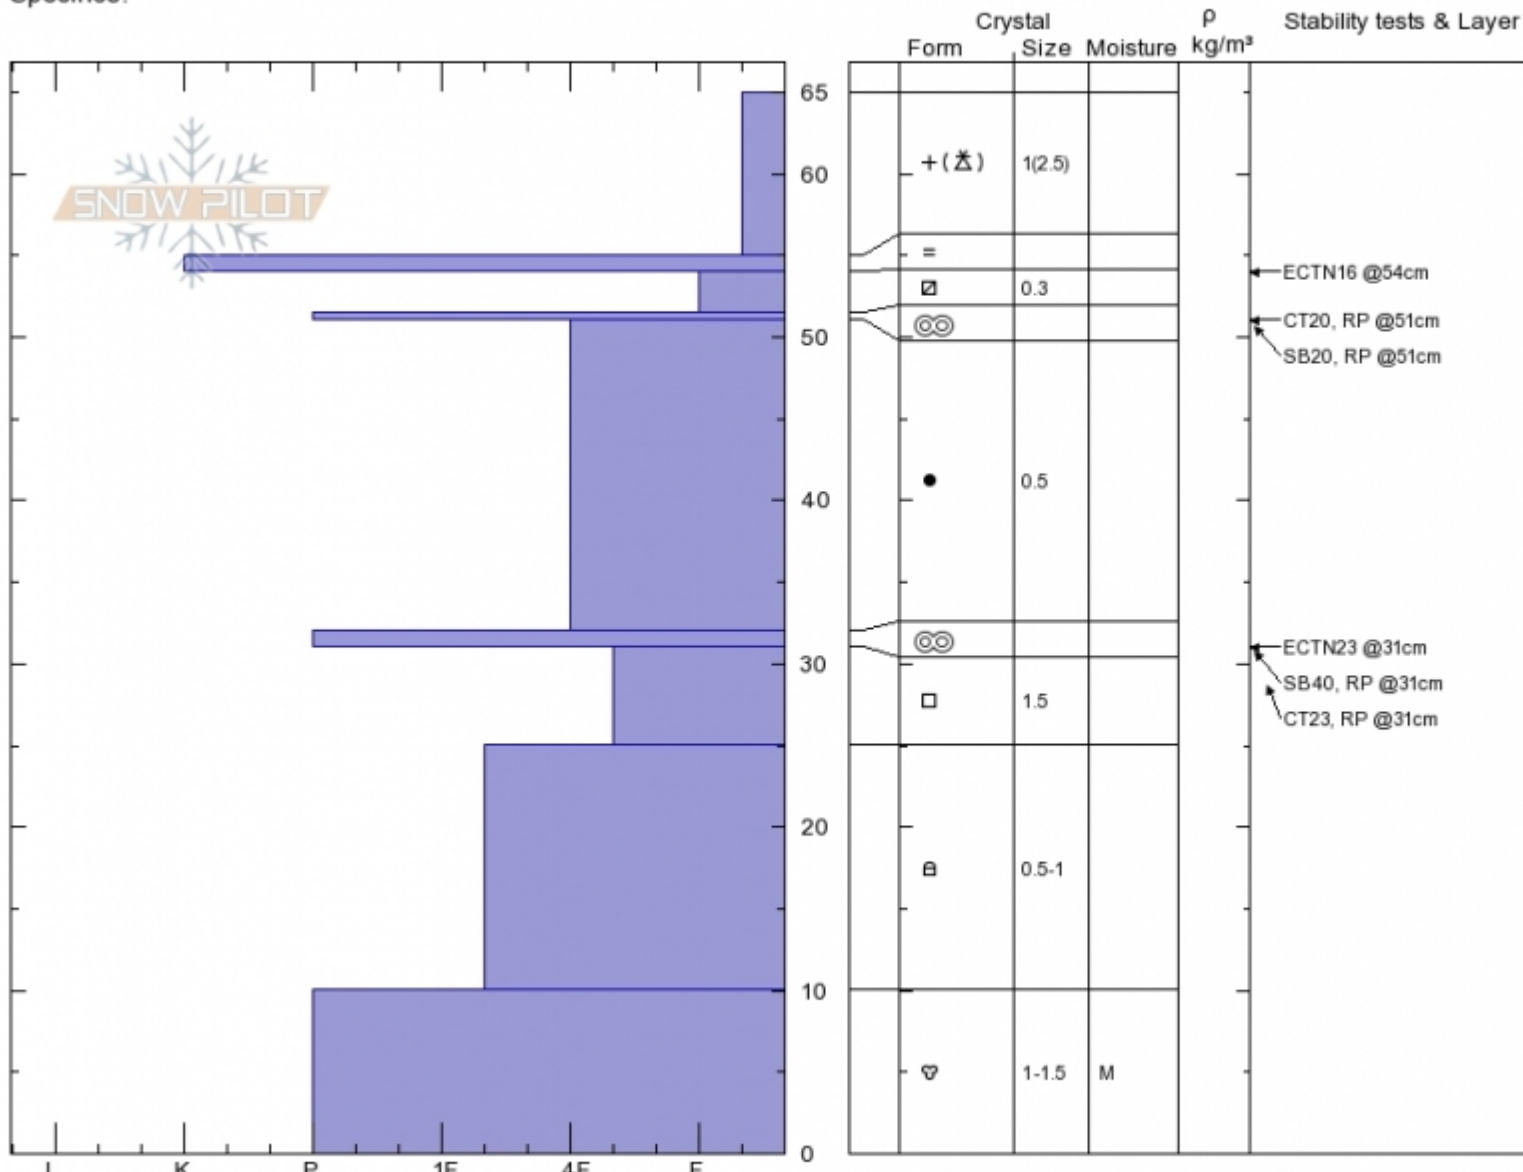

Montagne's Mdw
 Bridger Range
 MT
 Elevation: 7800 ft
 Aspect: 50°
 Specifics:

peter carse
 11/11/2019 - 10:15am
 Co-ord: 45.84067N, -110.93453W
 Slope Angle: 37°
 Wind Loading: no

Stability: **Good**
 Air Temperature: -8°C
 Sky Cover: **CLR**
 Precipitation: **NO**
 Wind: **W Light Breeze**

HS:65
 PF:55
 Layer Notes: 54-51.5cm: FCsfxr

Notes: Montagne's (aka 'Texas') Meadow. Localized variable/gusty winds at this elevation forming isolated small sensitive wind slabs from
 Obvious ridgetop wind loading. Stability very good on non-wind-loaded slopes, only fair in areas of new windslab development.