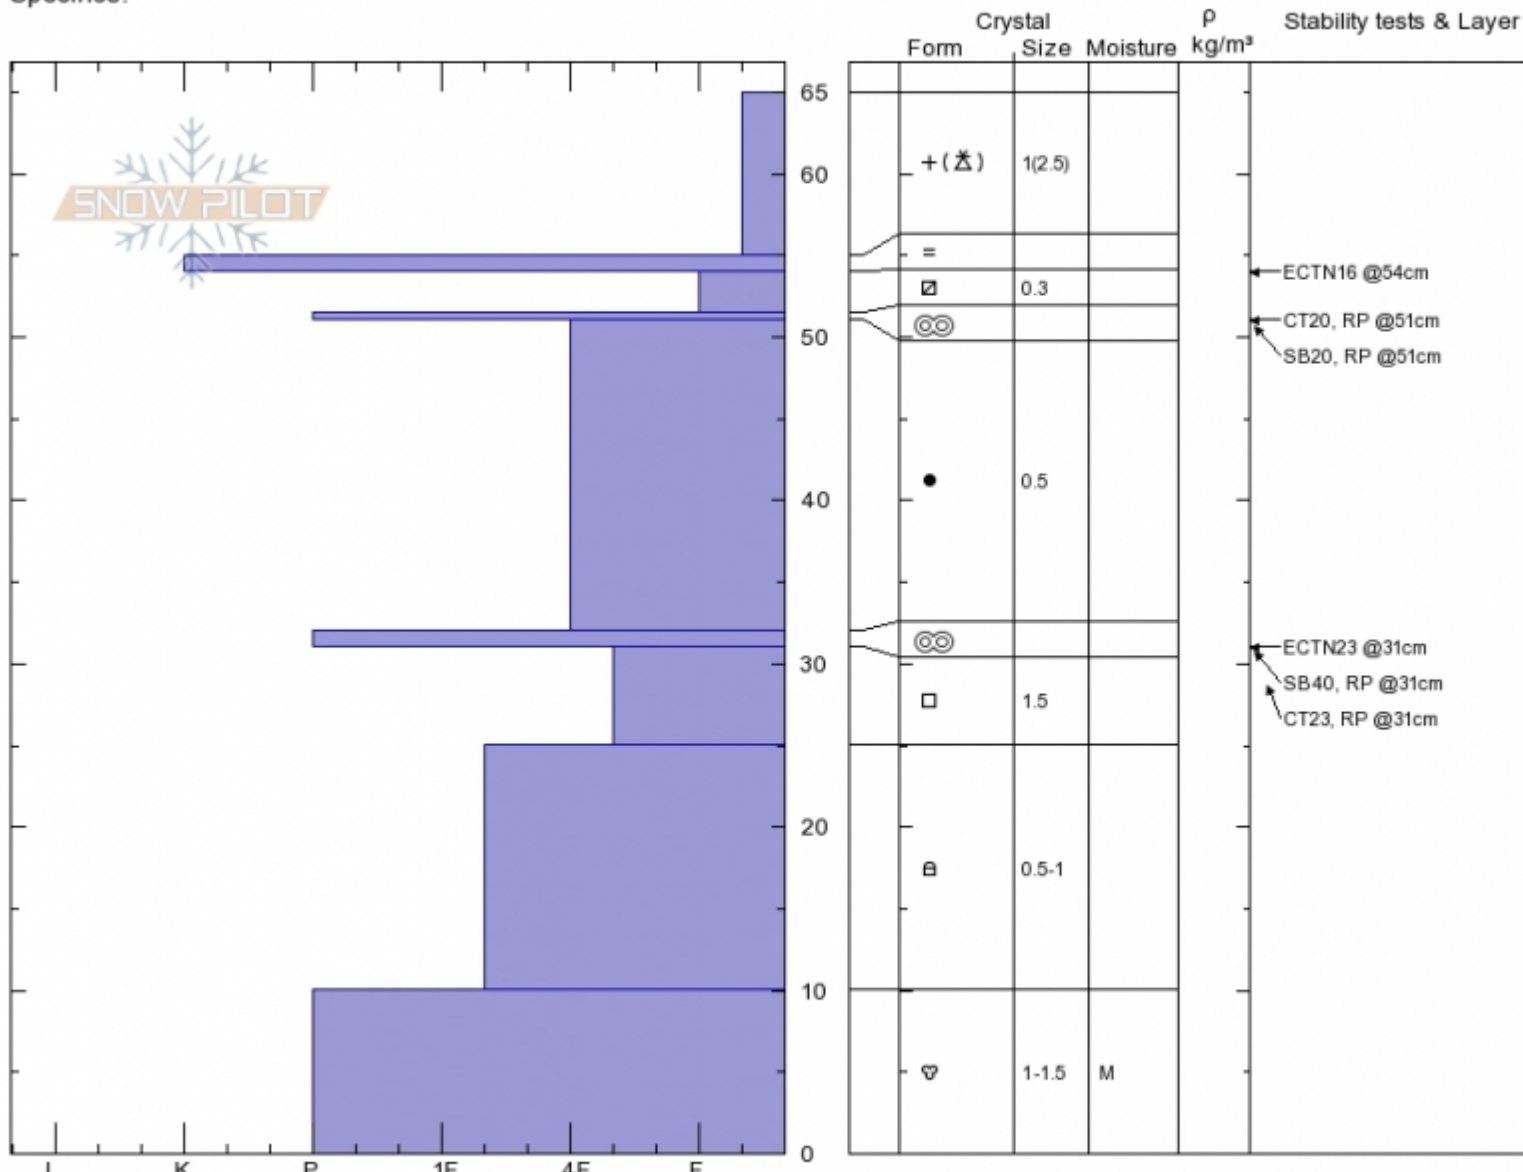

Montagne's Mdw
Bridger Range
MT
 Elevation: **7800 ft**
 Aspect: **50°**
 Specifics:

peter carse
 11/11/2019 - 10:15am
 Co-ord: **45.84067N, -110.93453W**
 Slope Angle: **37°**
 Wind Loading: **no**

Stability: **Good**
 Air Temperature: **-8°C**
 Sky Cover: **CLR**
 Precipitation: **NO**
 Wind: **W Light Breeze**

HS:**65** Layer Notes:
 PF:**55** 54-51.5cm: **FCsfxr**

Notes: Montagne's (aka 'Texas') Meadow. Localized variable/gusty winds at this elevation forming isolated small sensitive wind slabs from
 Obvious ridgetop wind loading. Stability very good on non-wind-loaded slopes, only fair in areas of new windslab development.