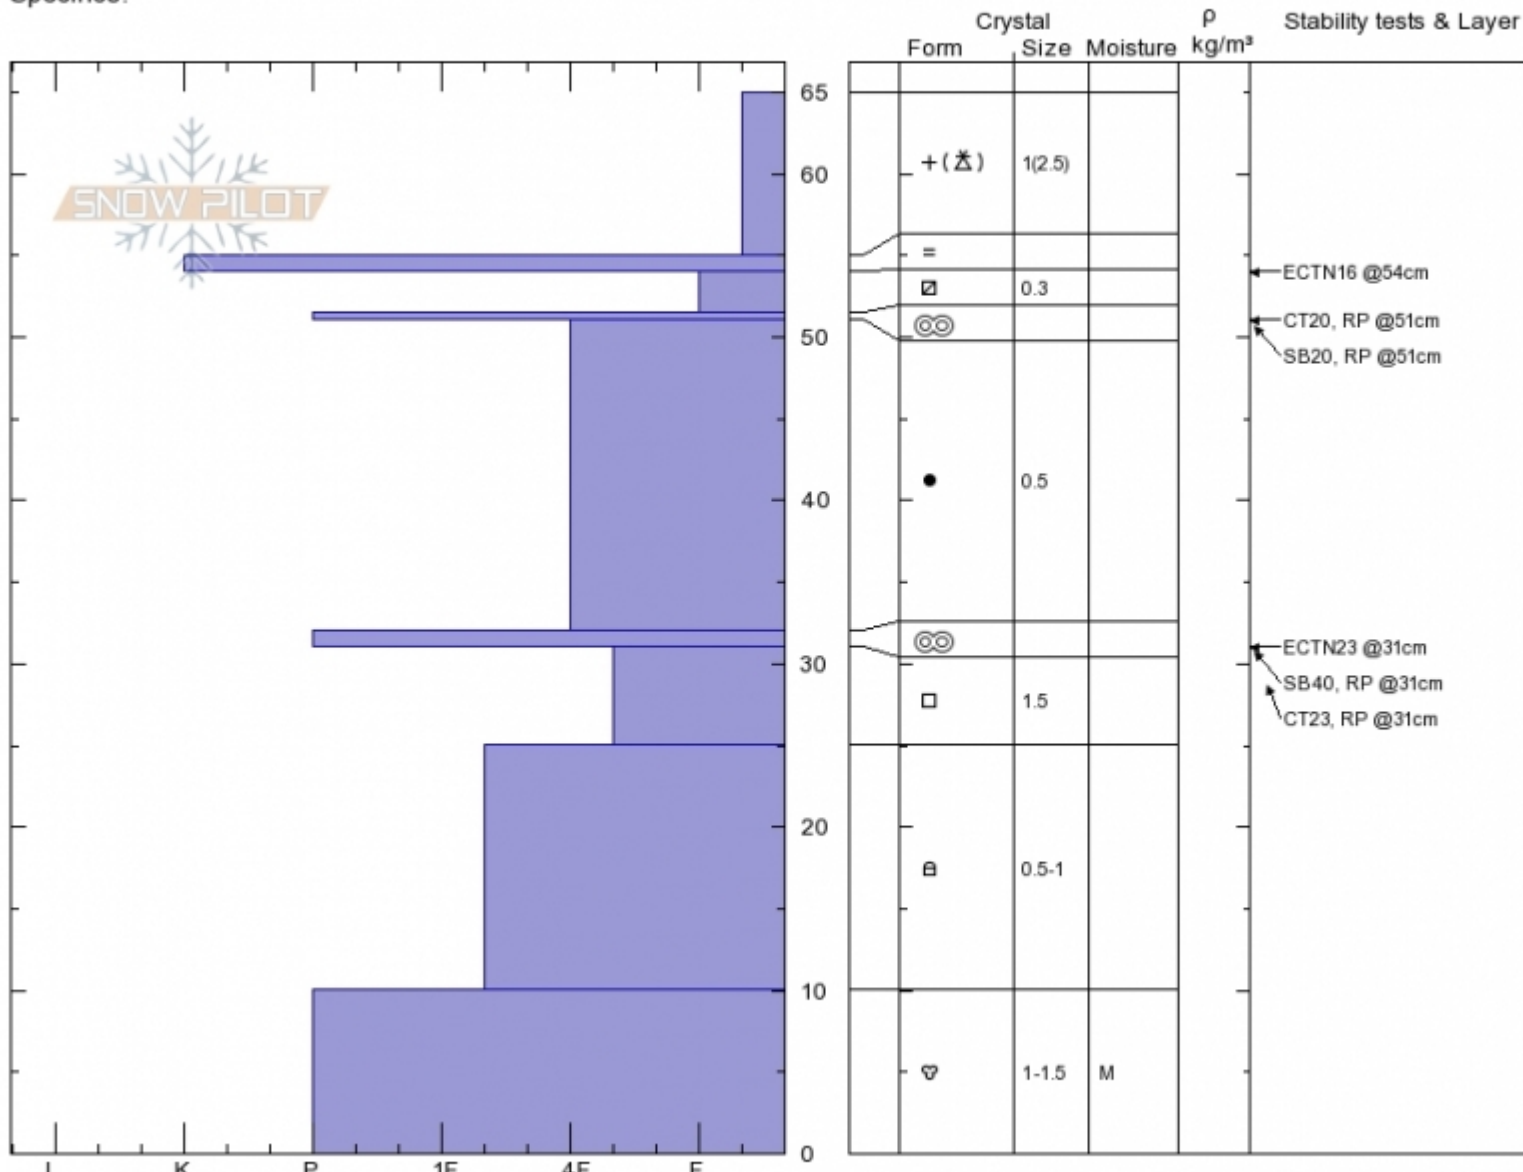

Montagne's Mdw  
 Bridger Range  
 MT  
 Elevation: 7800 ft  
 Aspect: 50°  
 Specifics:

peter carse  
 11/11/2019 - 10:15am  
 Co-ord: 45.84067N, -110.93453W  
 Slope Angle: 37°  
 Wind Loading: no

Stability: **Good**  
 Air Temperature: -8°C  
 Sky Cover: **CLR**  
 Precipitation: **NO**  
 Wind: **W Light Breeze**

HS:65  
 PF:55  
 Layer Notes: 54-51.5cm: FCsfxr

Notes: Montagne's (aka 'Texas') Meadow. Localized variable/gusty winds at this elevation forming isolated small sensitive wind slabs from  
 Obvious ridgetop wind loading. Stability very good on non-wind-loaded slopes, only fair in areas of new windslab development.