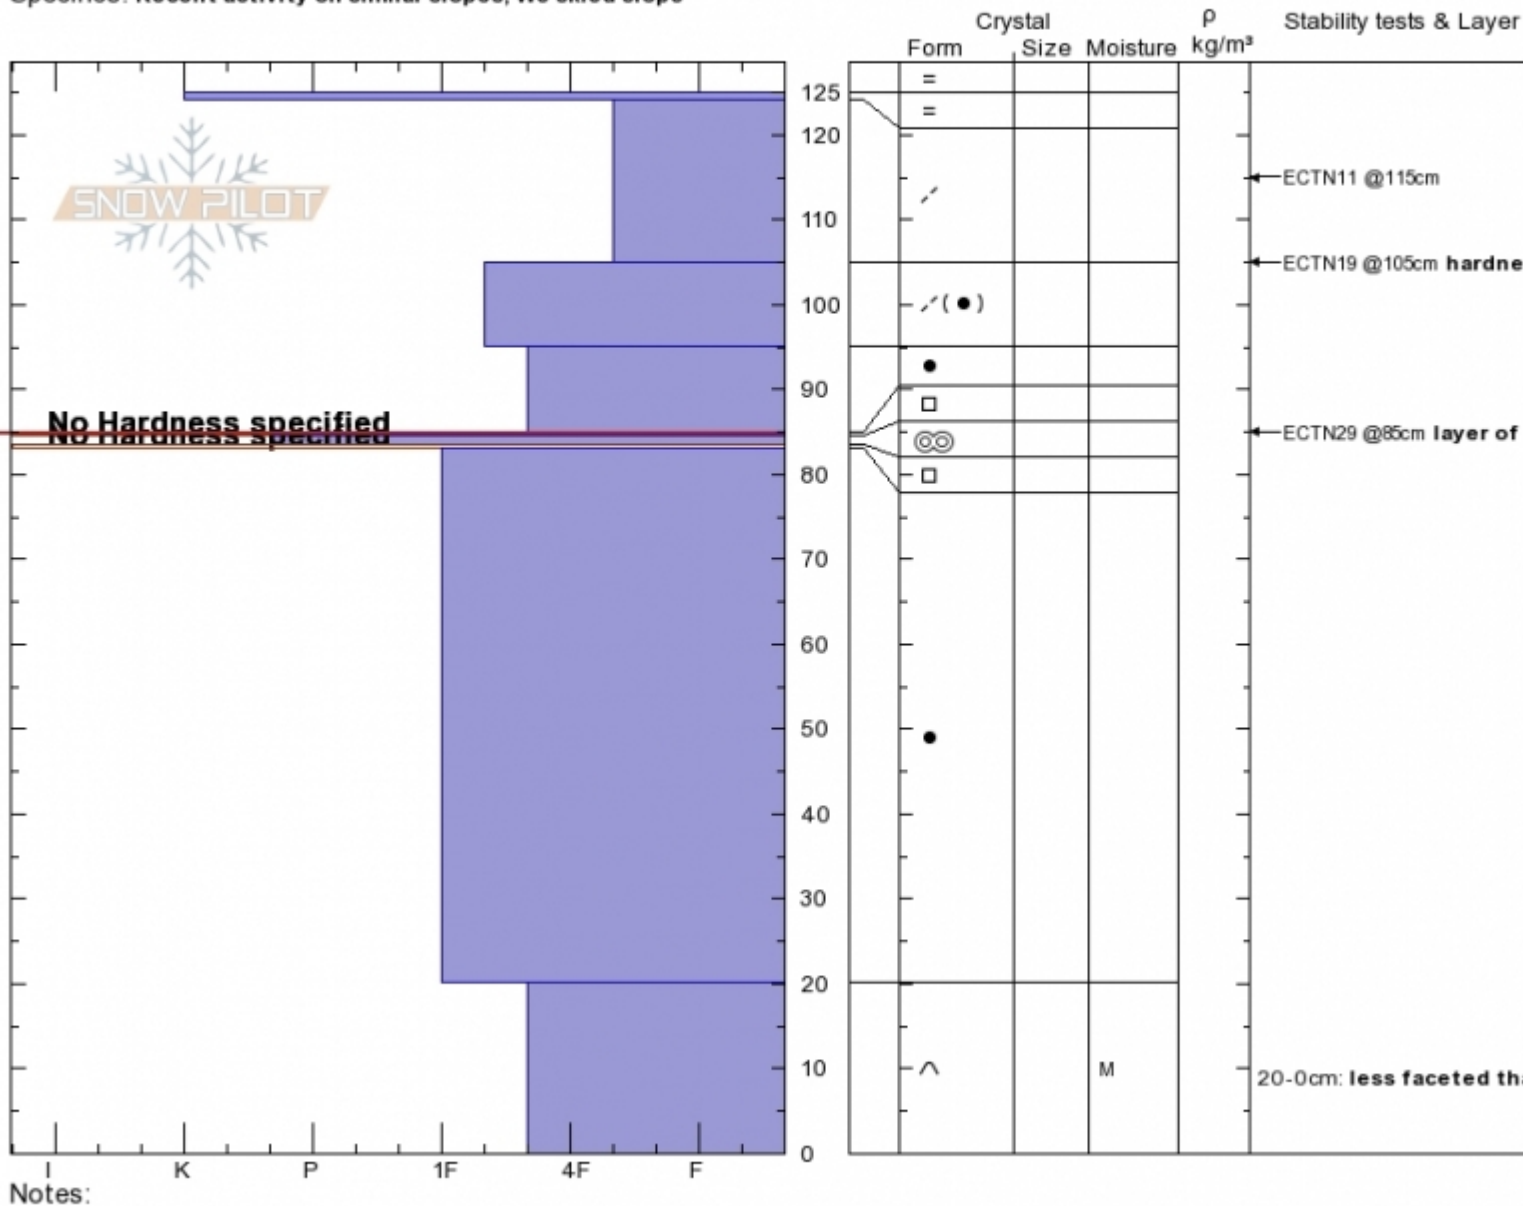

Beehive 20191109
 Madison Range-N
 MT
 Elevation: 9950 ft
 Aspect: SE
 Specifics: Recent activity on similar slopes; We skied slope

Zachary Miller
 11/09/2019 - 1:00pm
 Co-ord: 45.34899N, -111.39550W
 Slope Angle: 28°
 Wind Loading:

Stability:
 Air Temperature: 5°C
 Sky Cover: BKN
 Precipitation: NO
 Wind: S Light Breeze

HS:125
 PS:3
 Layer Notes:
 85-84.5cm: Problematic layer
 20-0cm: less faceted than ex

Notes:
 Advisory Region
 Northern Madison
 Longitude
 -111.40W
 Latitude
 45.35N
 Northern Madison, 2019-11-10