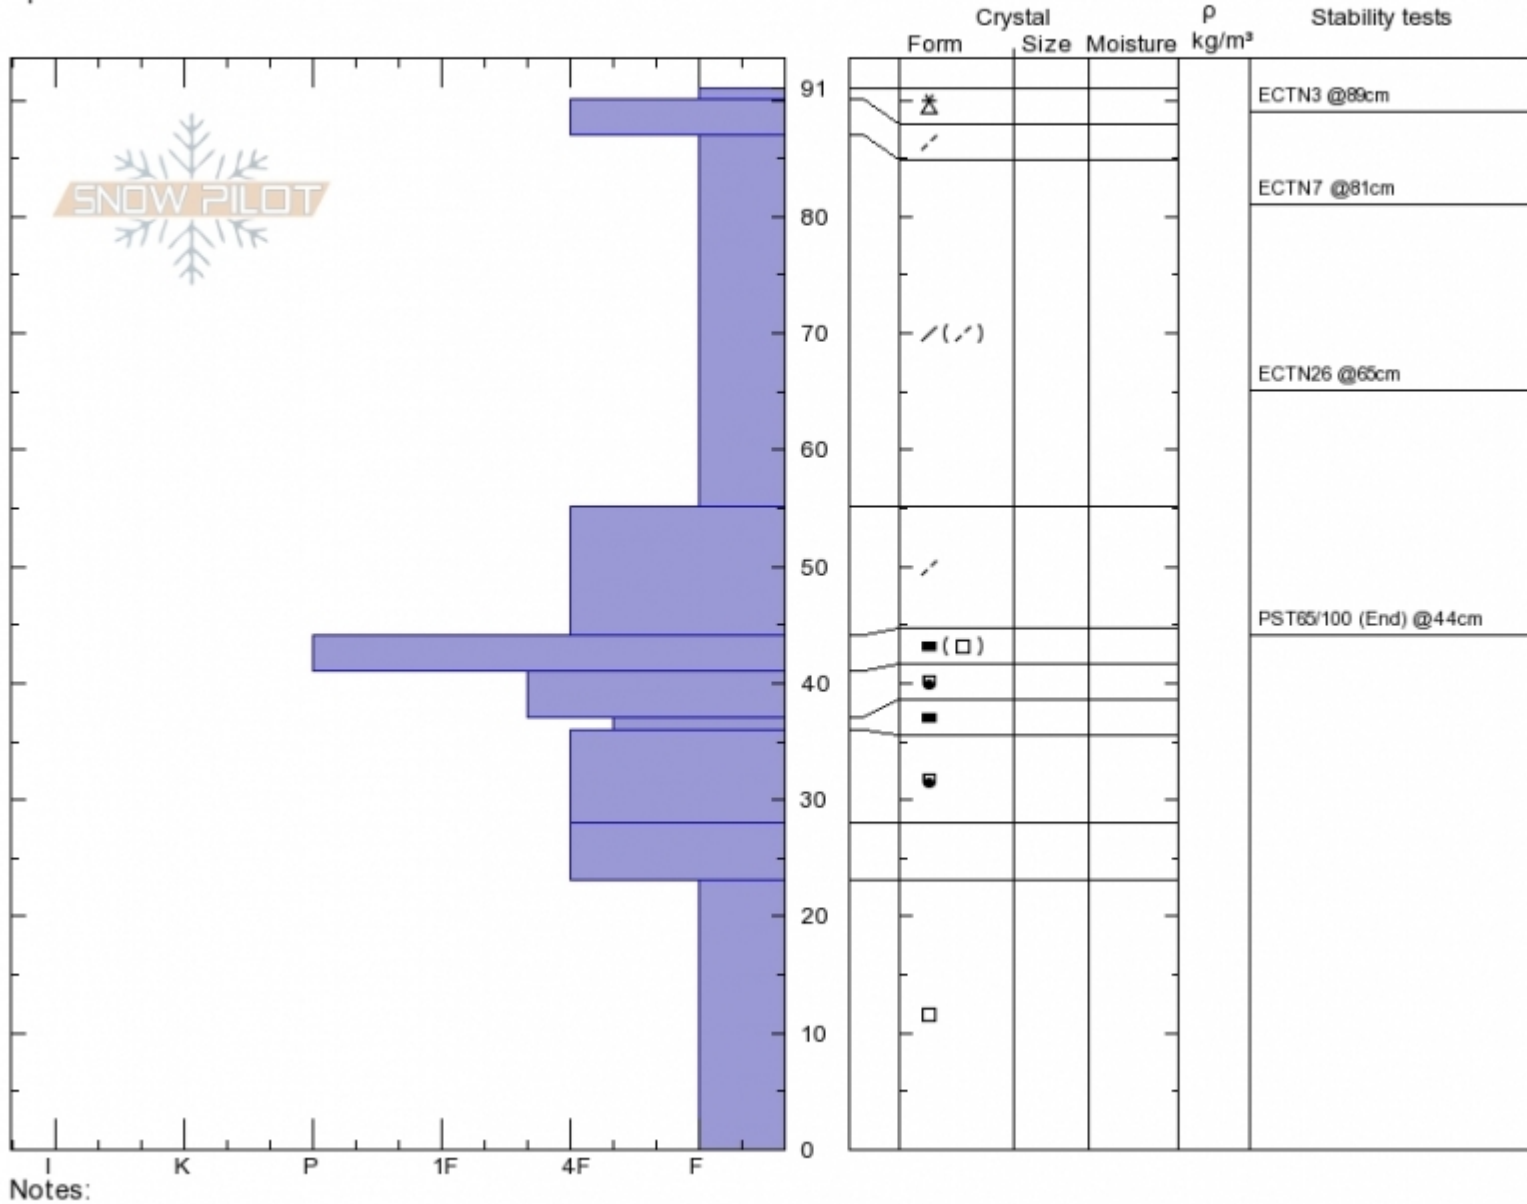

**Wolverine**  
**Gallatin Range-N**  
**MT**  
 Elevation: **7732 ft**  
 Aspect: **110°**  
 Specifics:

**Gabrielle Antonioli**  
**11/05/2019 - 1:00pm**  
 Co-ord: **45.83728N, -110.93625W**  
 Slope Angle: **28°**  
 Wind Loading:

Stability: **Good**  
 Air Temperature: **0°C**  
 Sky Cover: **FEW**  
 Precipitation: **NO**  
 Wind: **Calm**

HS: **91**  
 Stability Test Notes

Layer No

Advisory Region  
 Bridger Range  
 Longitude  
 -110.93W  
 Latitude  
 45.83N  
 Bridger Range, 2019-11-06