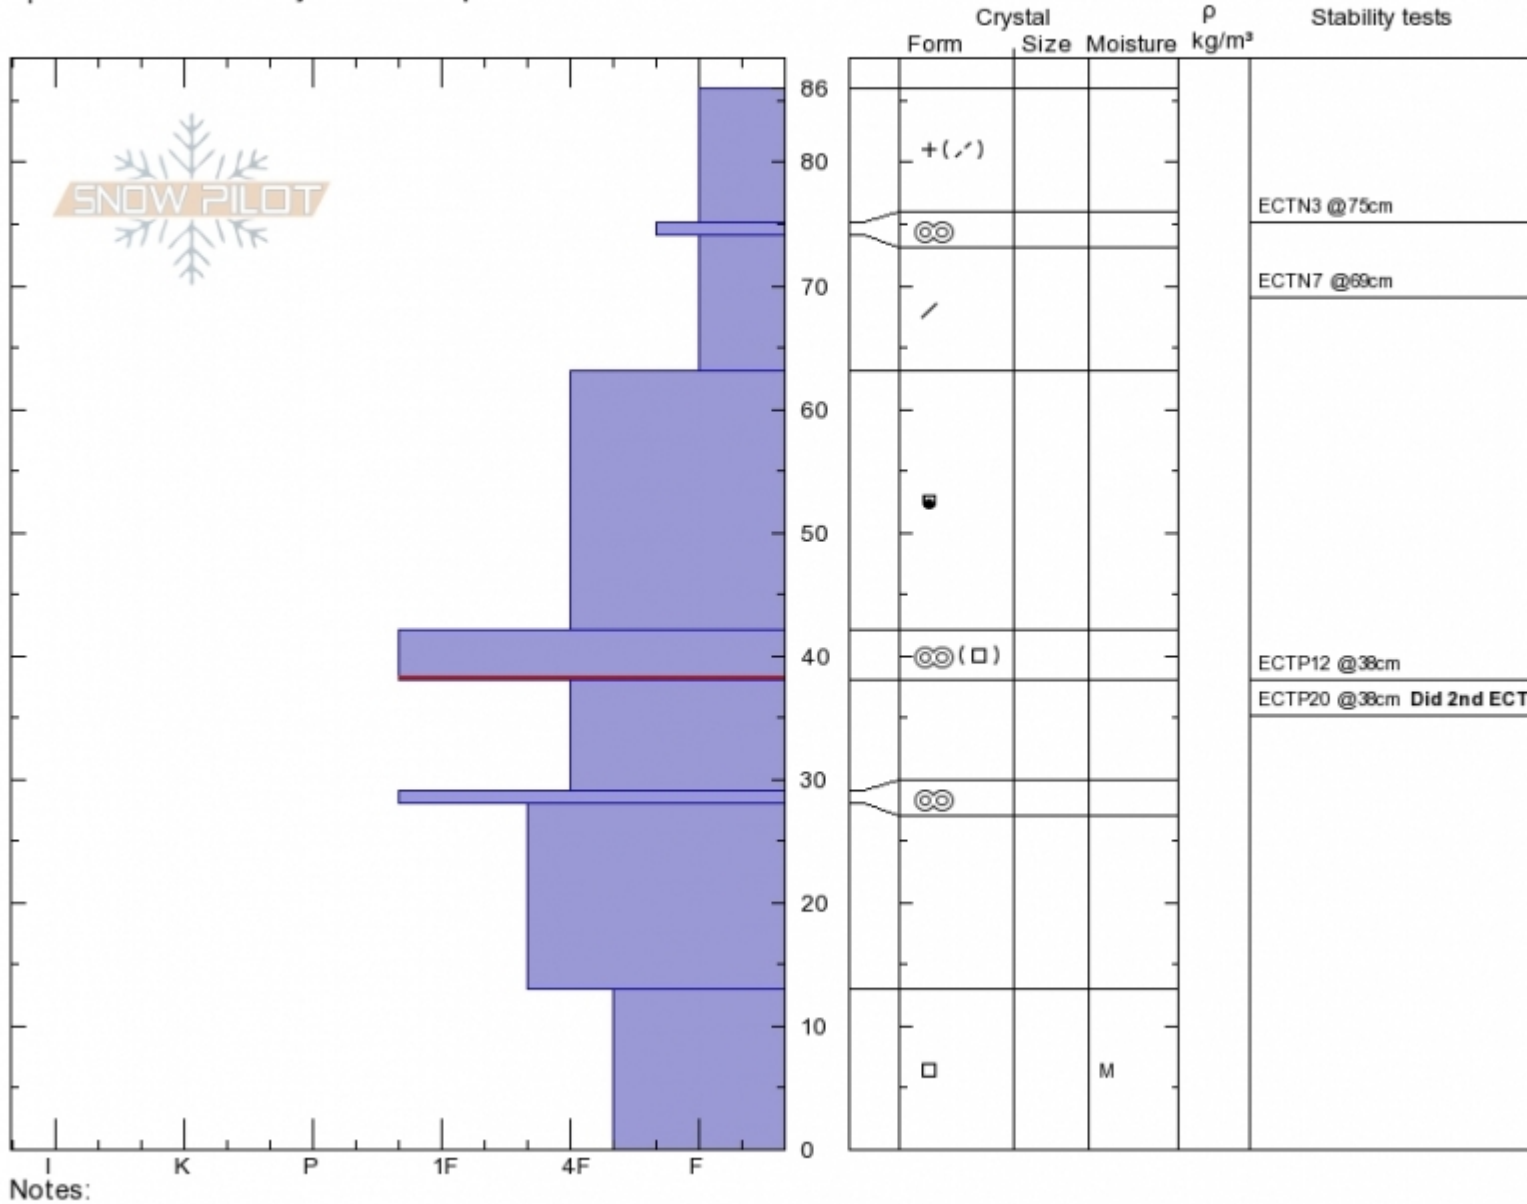

Divide
Gallatin Range-N
MT
 Elevation: **9530 ft**
 Aspect: **110°**
 Specifics: **Recent activity on similar slopes**

Gabrielle Antonioli
11/03/2019 - 1:00pm
 Co-ord: **45.40229N, -110.97007W**
 Slope Angle: **28°**
 Wind Loading: **previous**

Stability: **Fair**
 Air Temperature: **30°C**
 Sky Cover: **BKN**
 Precipitation: **NO**
 Wind: **W Calm**

HS:86 PS25
 Stability Test Notes
38: Did 2nd ECT/LOC

Layer No
38-42: Pro

Advisory Region
 Northern Gallatin
 Longitude
 -110.97W
 Latitude
 45.39N
 Northern Gallatin, 2019-11-04