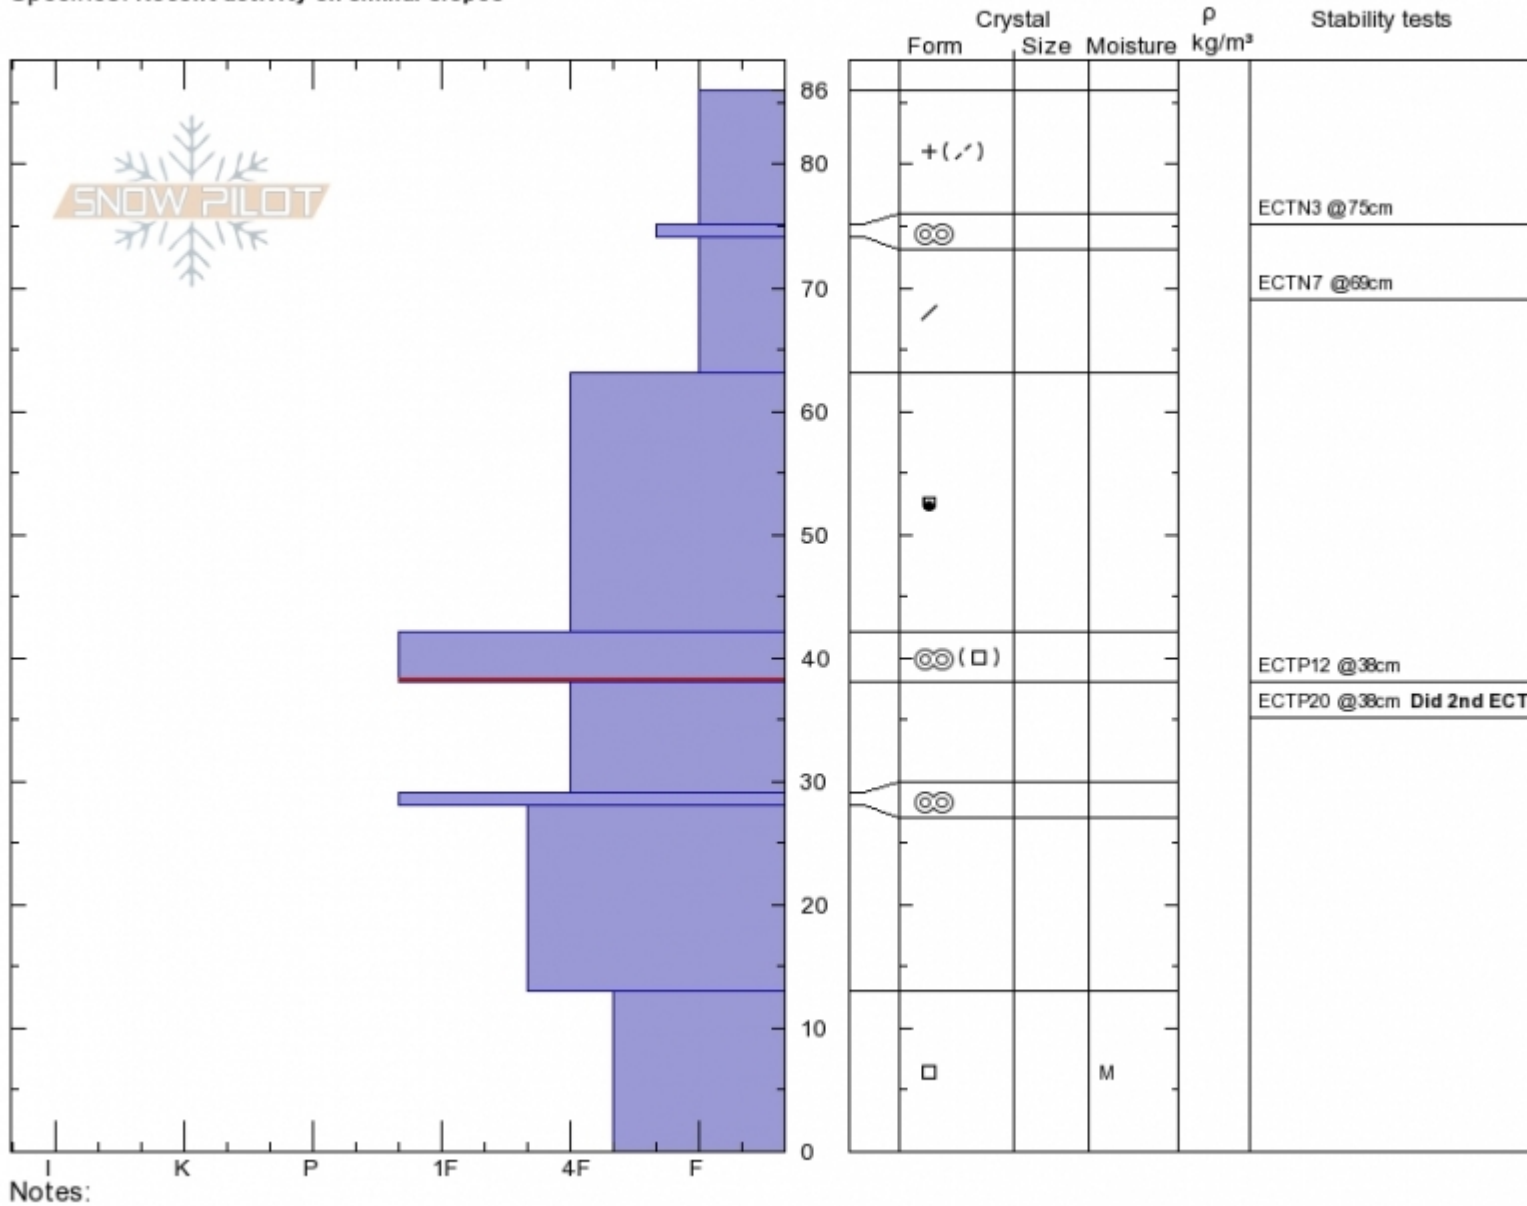

Divide
 Gallatin Range-N
 MT
 Elevation: 9530 ft
 Aspect: 110°
 Specifics: Recent activity on similar slopes

Gabrielle Antonioli
 11/03/2019 - 1:00pm
 Co-ord: 45.40229N, -110.97007W
 Slope Angle: 28°
 Wind Loading: previous

Stability: Fair
 Air Temperature: 30°C
 Sky Cover: BKN
 Precipitation: NO
 Wind: W Calm

HS:86 PS25
 Stability Test Notes
 38: Did 2nd ECT/LOC

Layer No
 38-42: Pro

Advisory Region
 Northern Gallatin
 Longitude
 -110.97W
 Latitude
 45.39N
 Northern Gallatin, 2019-11-04