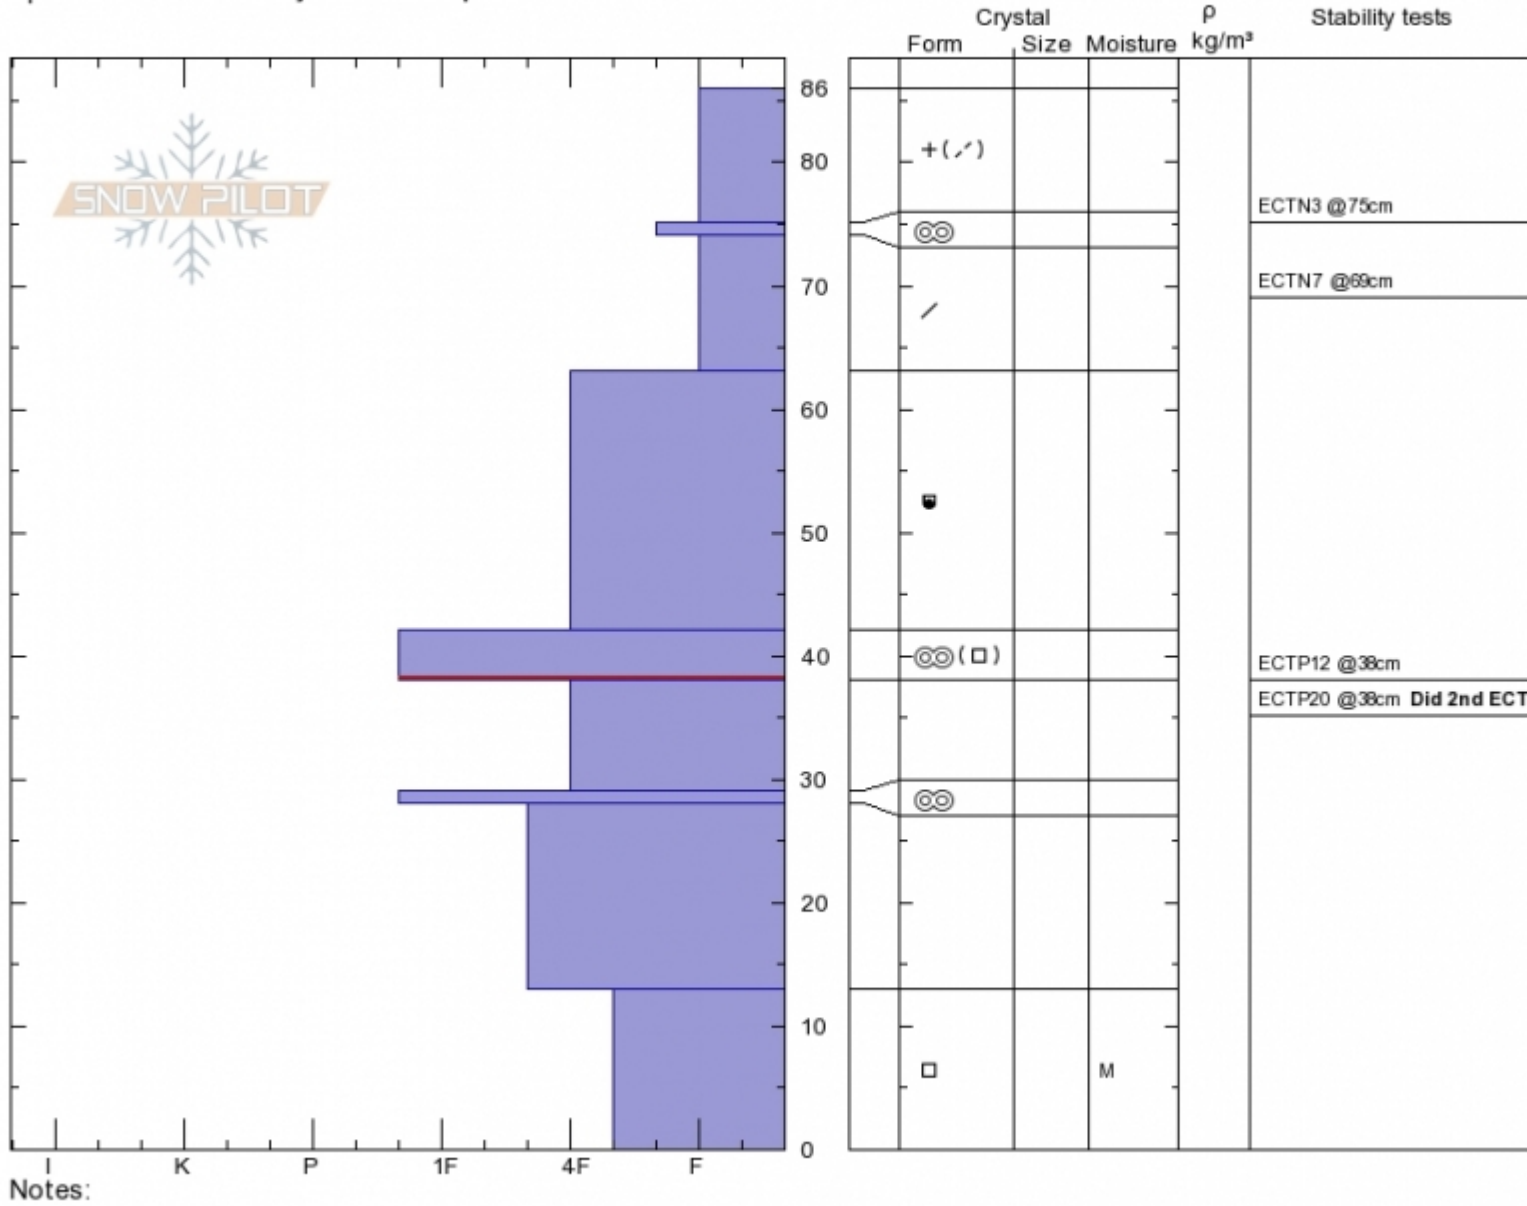

Divide
 Gallatin Range-N
 MT
 Elevation: 9530 ft
 Aspect: 110°
 Specifics: Recent activity on similar slopes

Gabrielle Antonioli
 11/03/2019 - 1:00pm
 Co-ord: 45.40229N, -110.97007W
 Slope Angle: 28°
 Wind Loading: previous

Stability: Fair
 Air Temperature: 30°C
 Sky Cover: BKN
 Precipitation: NO
 Wind: W Calm

HS:86 PS25
 Stability Test Notes
 38: Did 2nd ECT/LOC

Layer No
 38-42: Pro

Advisory Region
 Northern Gallatin
 Longitude
 -110.97W
 Latitude
 45.39N
 Northern Gallatin, 2019-11-04