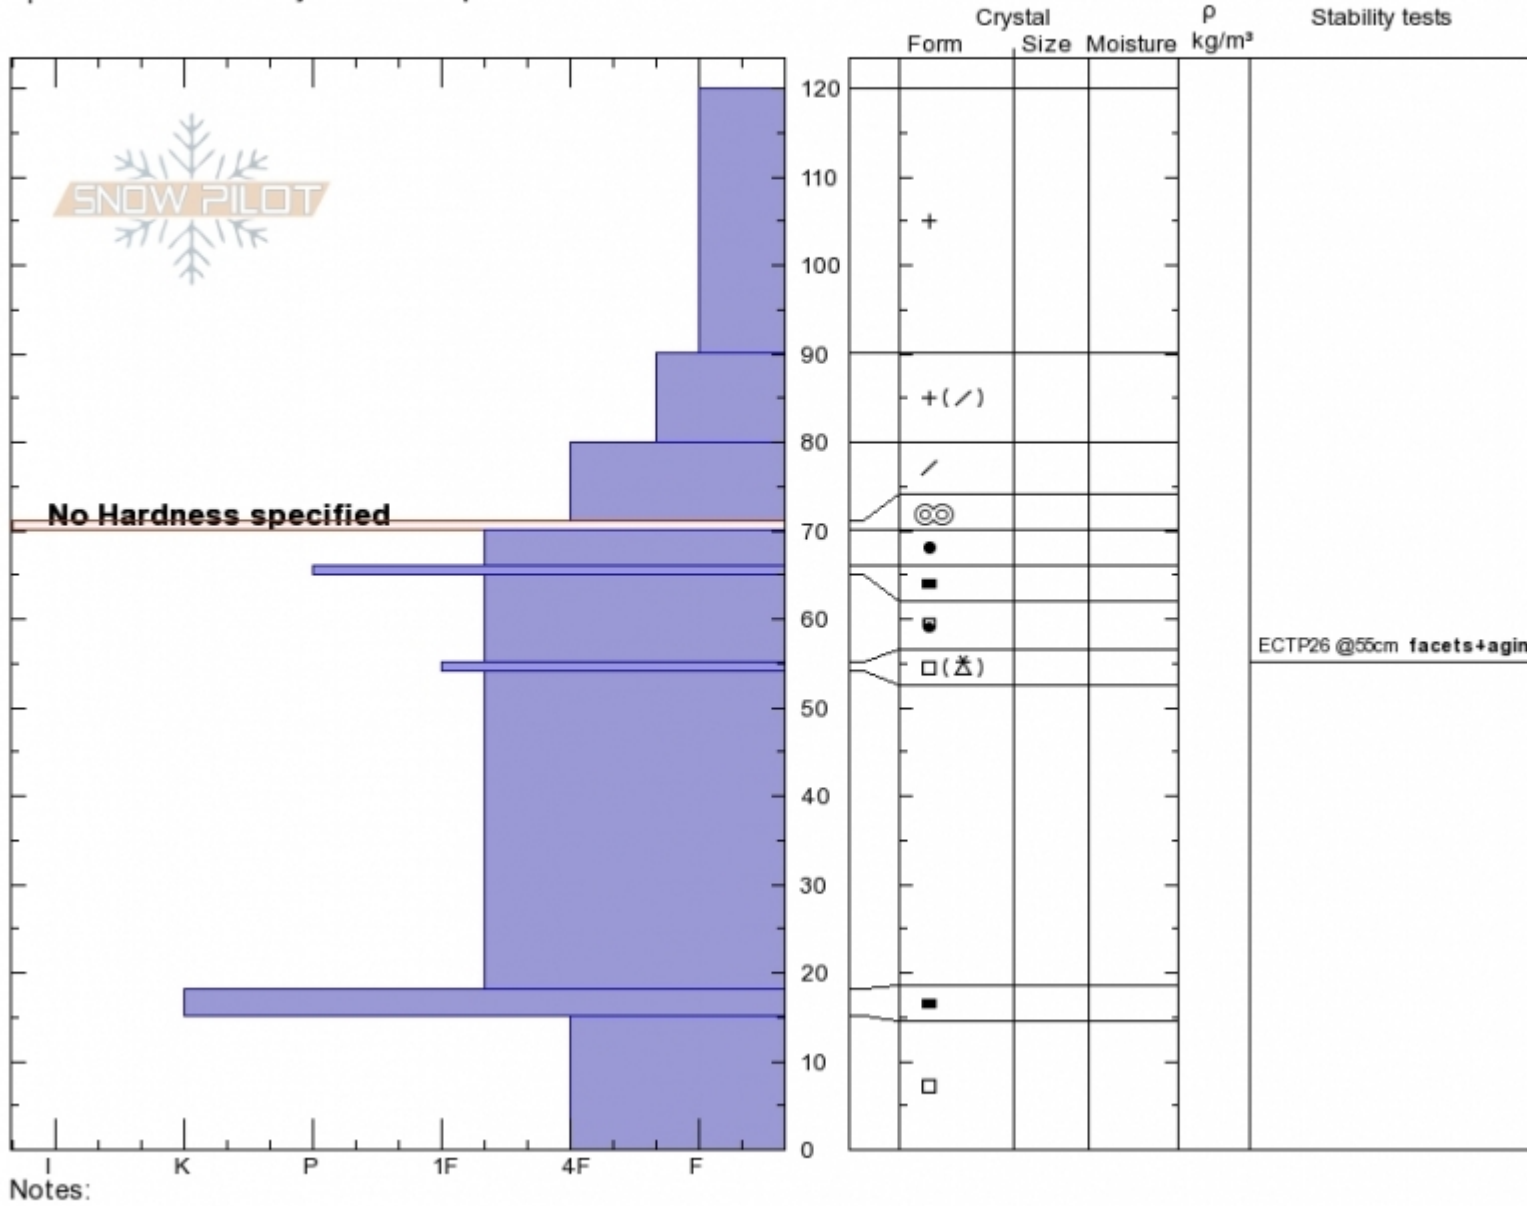

Wolverine
Bridger Range
MT
 Elevation: **7500 ft**
 Aspect: **90°**
 Specifics: **Recent activity on similar slopes**

Gabrielle Antonioli
10/31/2019 - 1:30pm
 Co-ord: **45.83550N, -110.93285W**
 Slope Angle: **28°**
 Wind Loading: **previous**

Stability: **Fair**
 Air Temperature: **-7°C**
 Sky Cover: **OVC**
 Precipitation: **S2**
 Wind: **S Calm**

HS:120 PS30
 Stability Test Notes
55: facets+aging graupel

Layer No
65-66: sm
54-55: Pr

Advisory Region
 Bridger Range
 Longitude
 -110.93W
 Latitude
 45.83N
 Bridger Range, 2019-10-31