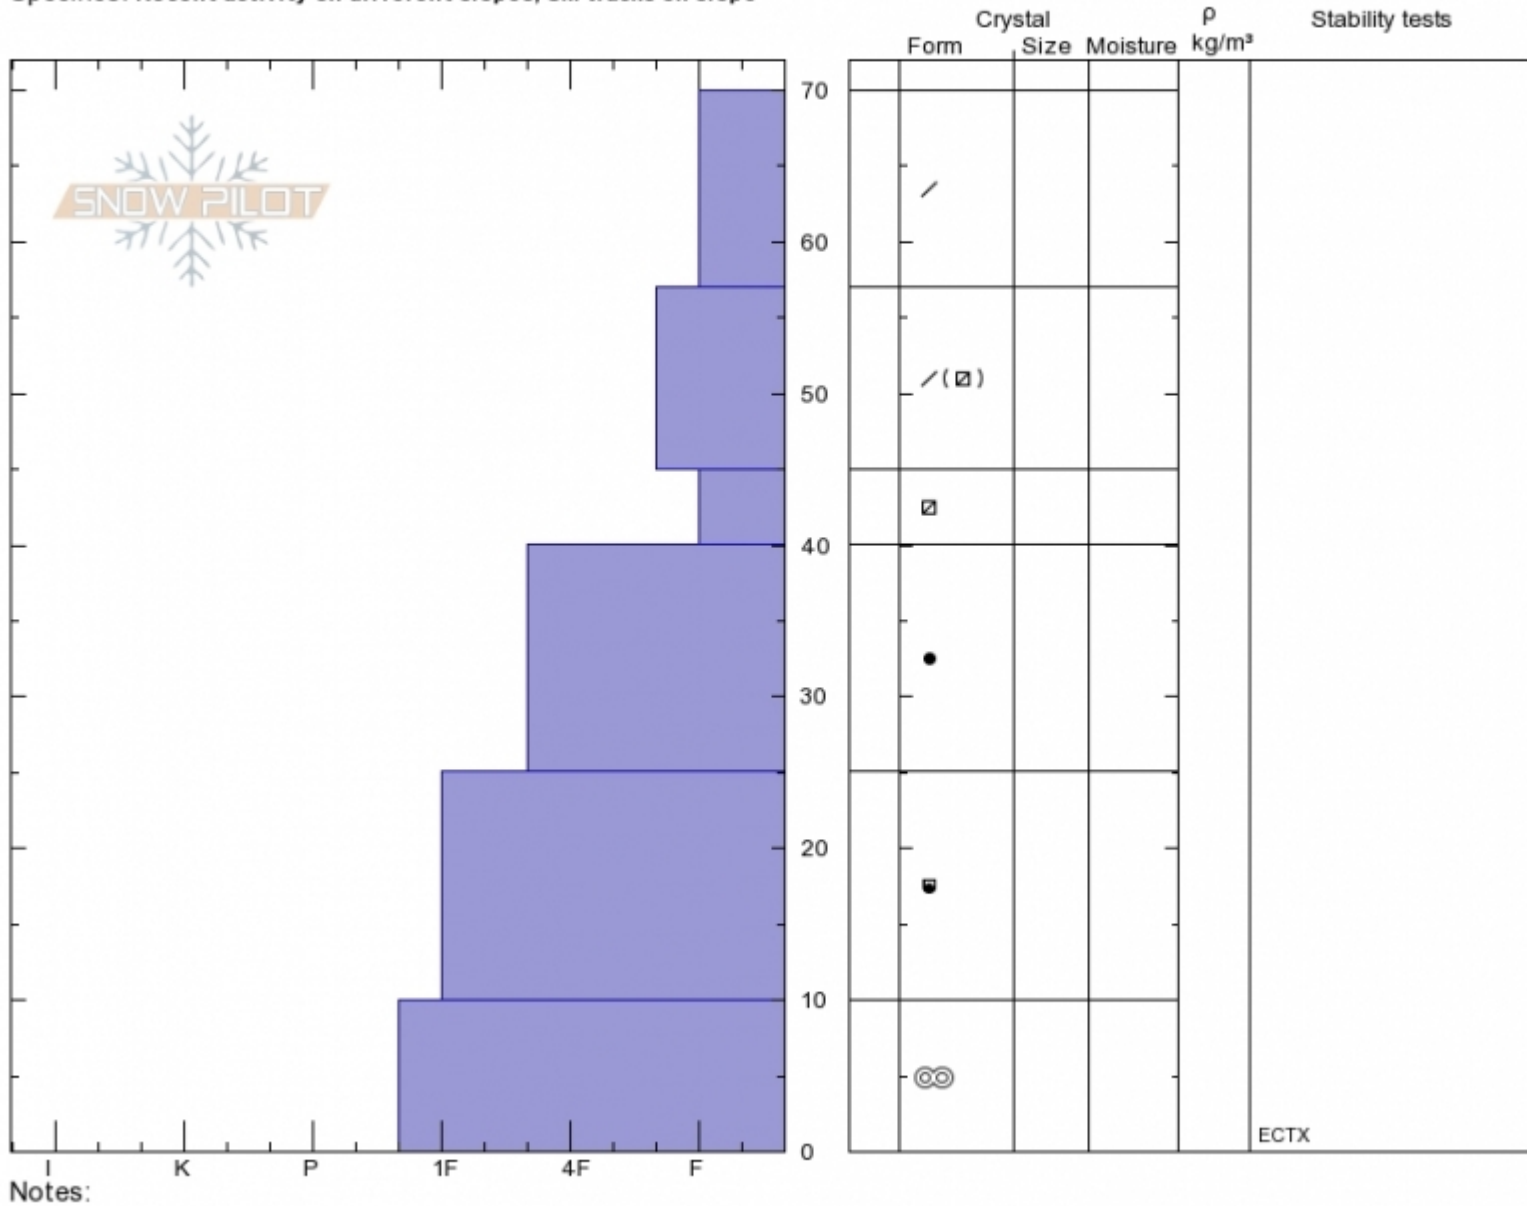

Sometimes Bomb Tram Alex Marienthal
 Bridger Range 10/31/2019 - 11:55am
 MT Co-ord: 45.81741N, -110.92874W
 Elevation: 8425 ft Slope Angle: 28°
 Aspect: 60° Wind Loading:
 Specifics: Recent activity on different slopes; Ski tracks on slope

Stability: **Good**
 Air Temperature:
 Sky Cover: **OVC**
 Precipitation: **S-1**
 Wind: **Calm**

HS:70
 Stability Test Notes

Layer No

Advisory Region
 Bridger Range
 Longitude
 -110.92W
 Latitude
 45.82N