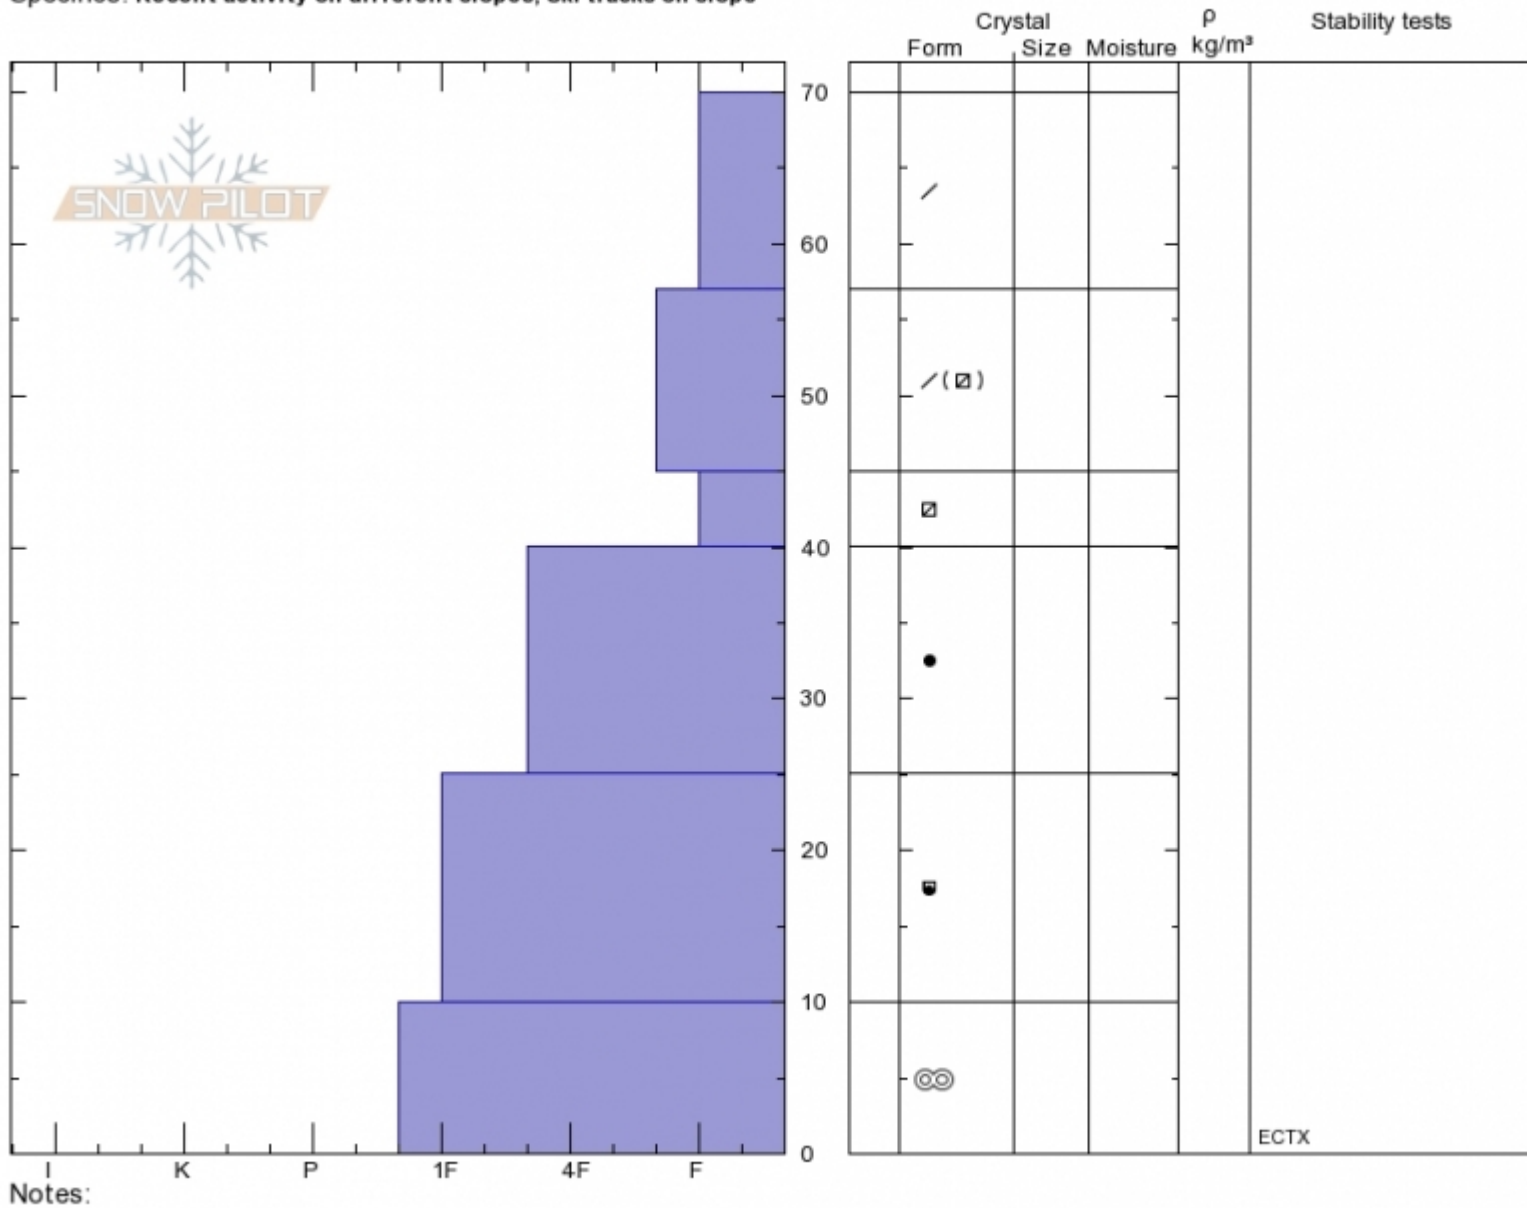

Sometimes Bomb Tram Alex Marienthal
Bridger Range 10/31/2019 - 11:55am
MT Co-ord: 45.81741N, -110.92874W
 Elevation: 8425 ft Slope Angle: 28°
 Aspect: 60° Wind Loading:
 Specifics: Recent activity on different slopes; Ski tracks on slope

Stability: **Good**
 Air Temperature:
 Sky Cover: **OVC**
 Precipitation: **S-1**
 Wind: **Calm**

HS:70
 Stability Test Notes

Layer No

Advisory Region
 Bridger Range
 Longitude
 -110.92W
 Latitude
 45.82N