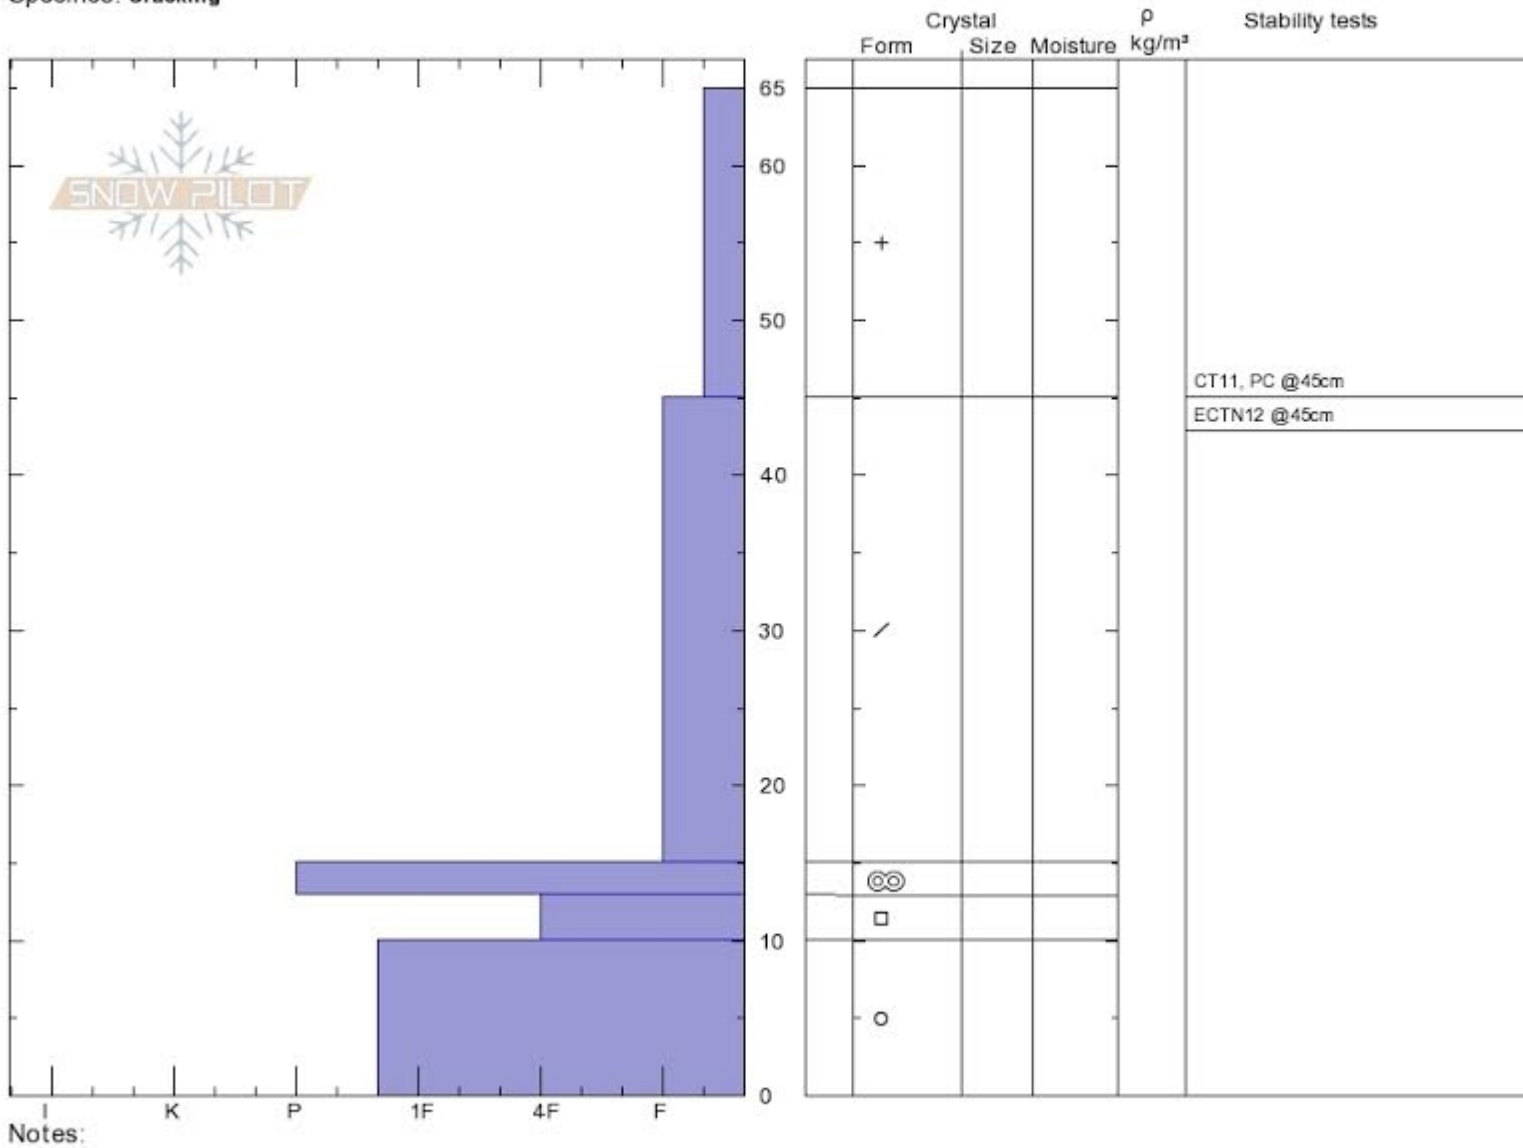

lower apron  
 Bridger Range  
 MT  
 Elevation: 7600 ft  
 Aspect: 70°  
 Specifics: Cracking

peter carse  
 10/20/2019 - 11:00am  
 Co-ord: 45.82497N, -110.92474W  
 Slope Angle: 29°  
 Wind Loading:

Stability:  
 Air Temperature: 27°C  
 Sky Cover: OVC  
 Precipitation: S1  
 Wind: N Light Breeze

HS:65 PF:45  
 Stability Test Notes

Layer Notes

Advisory Region  
 Bridger Range  
 Longitude  
 -110.92W  
 Latitude  
 45.82N  
 Bridger Range, 2019-10-22