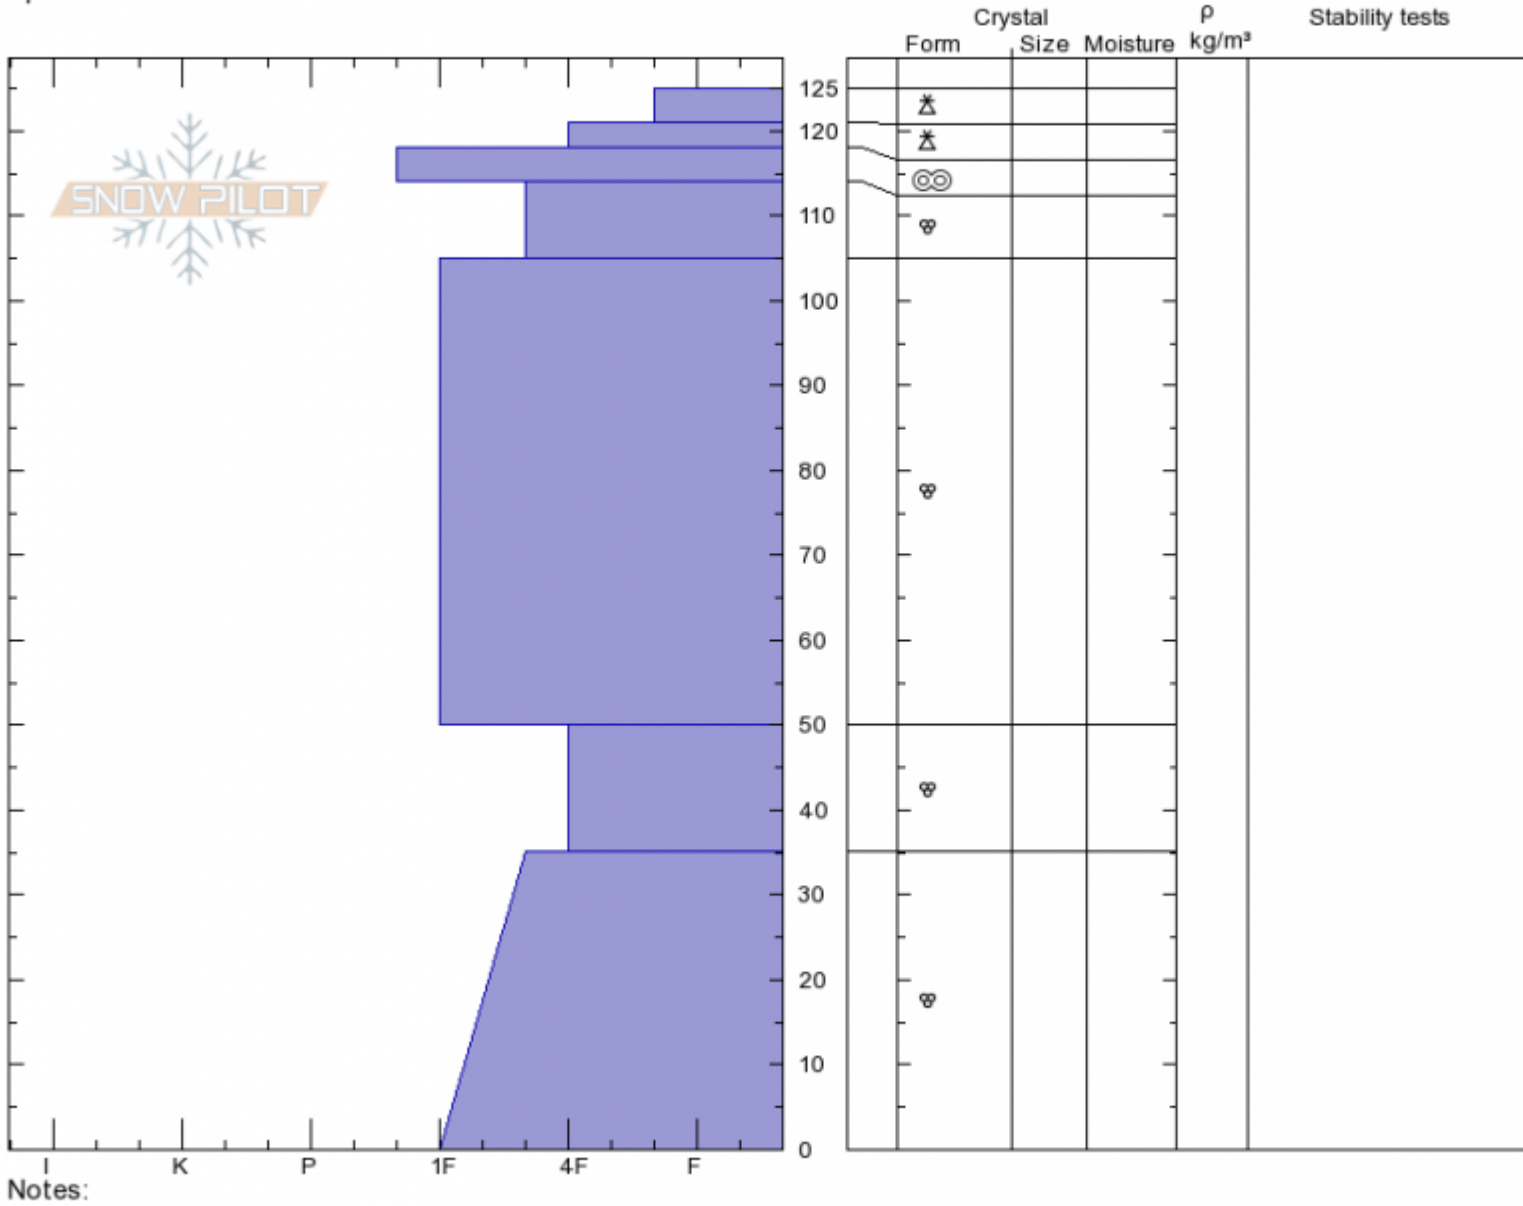

Tuman Gulch
Bridger Range
MT
 Elevation: **8450 ft**
 Aspect: **225°**
 Specifics:

Andrew Schauer
Sat Apr 6 11:00 2019
 Co-ord: **45.82326N, -110.93265W**
 Slope Angle: **31°**
 Wind Loading: **no**

Stability: **Fair**
 Air Temperature: **-1°C**
 Sky Cover: **FEW**
 Precipitation: **NO**
 Wind: **SW Light Breeze**

HS125 PF15

Layer No

Advisory Region
 Bridger Range
 Longitude
 -110.93W
 Latitude
 45.82N
 Bridger Range, 2019-04-06