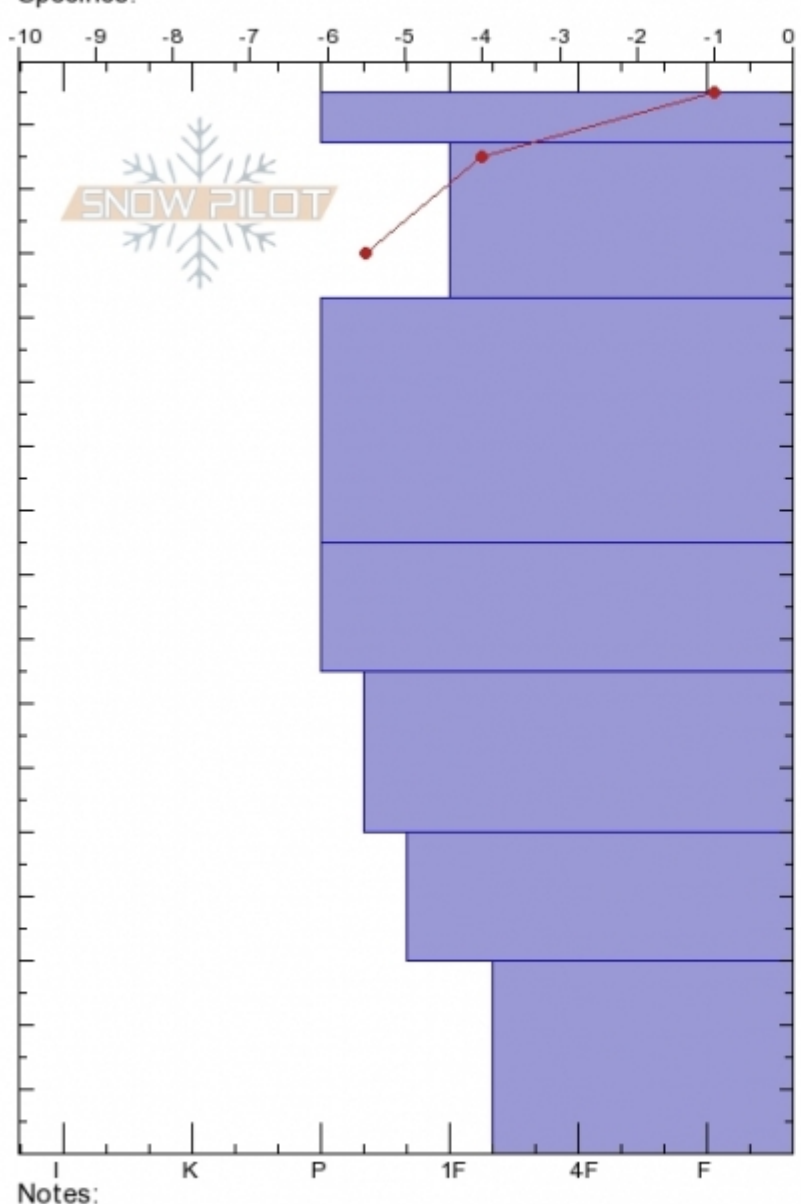

Bacon Rind Mdw
 Madison Range-S
 MT
 Elevation: 8800 ft
 Aspect: 90°
 Specifics:

Doug Chabot-Admin
 Wed Mar 20 12:00 2019
 Co-ord: 44.97056N, -111.09534W
 Slope Angle: 15°
 Wind Loading:

Stability: **Very Good**
 Air Temperature: -1°C
 Sky Cover:
 Precipitation: **NO**
 Wind:

HS165
 Stability Test Notes

Layer No

	Form	Crystal		ρ kg/m³	Stability tests
		Size	Moisture		
165-160	☉☉				
150-140					
130-90					
80-70					
70-50					
50-40	□				
40-30					
30-20	∧				
20-10					
10-0					