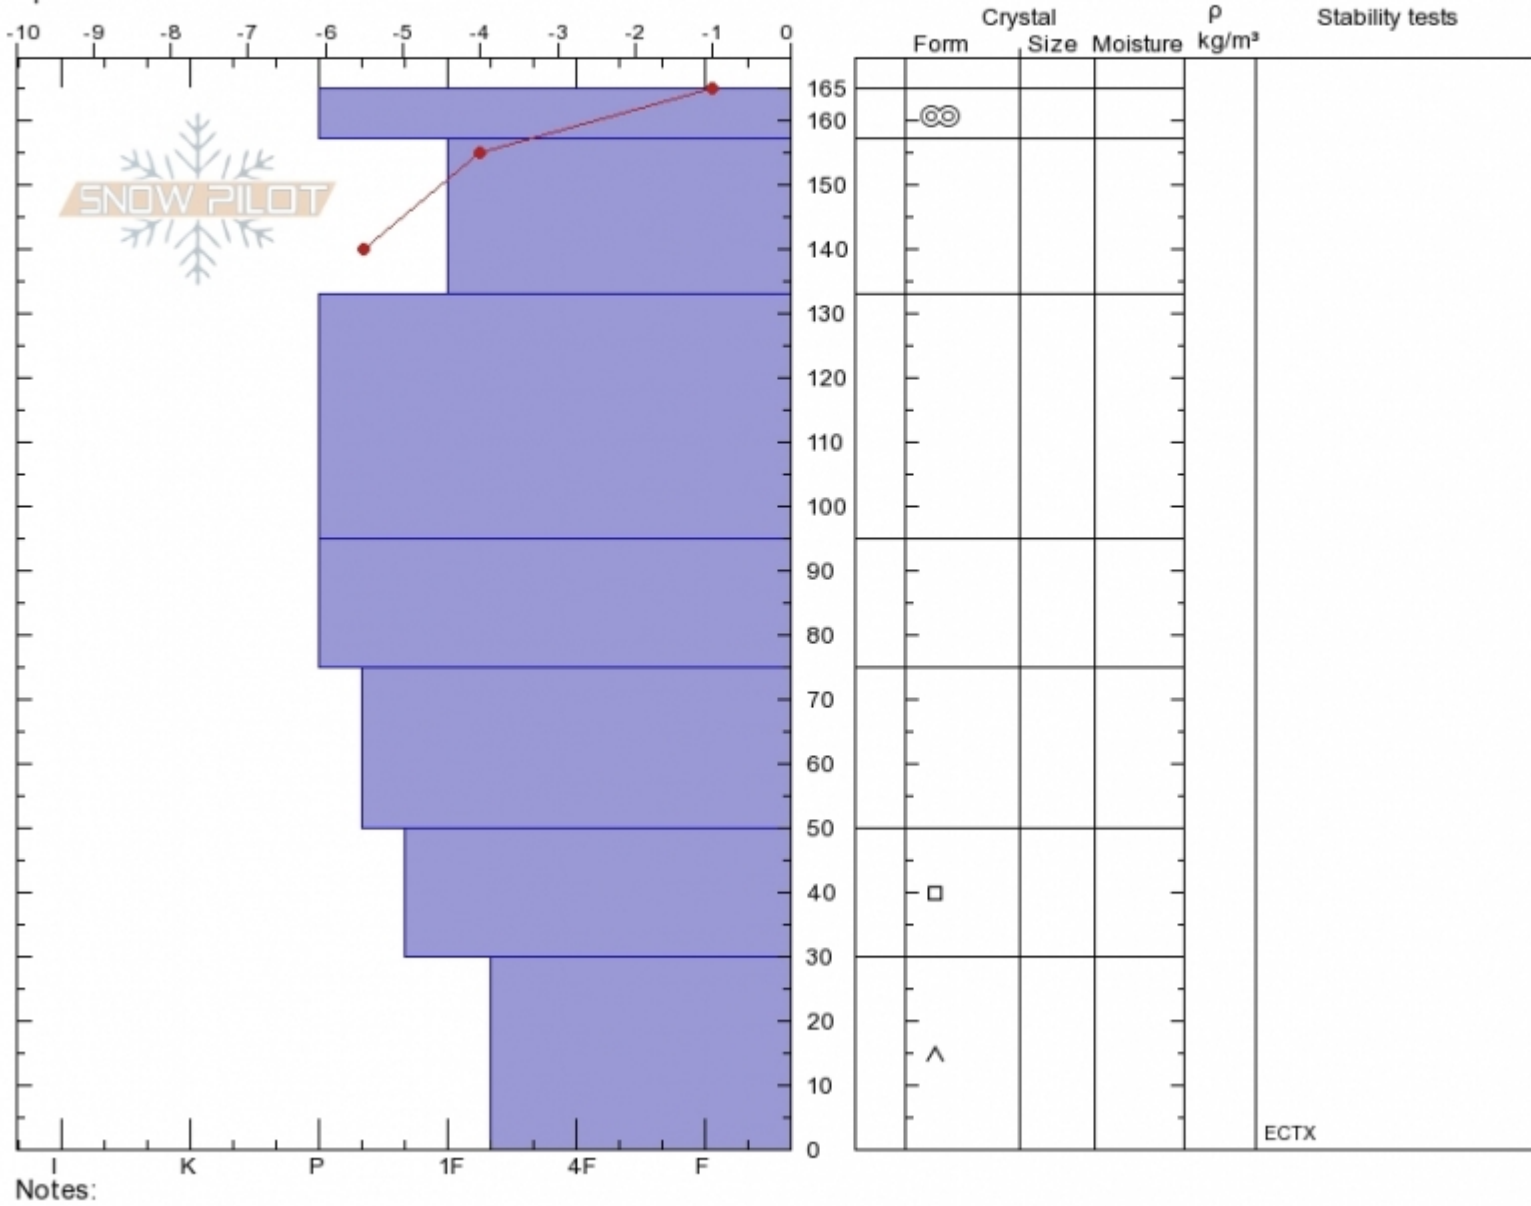

Bacon Rind Mdw
Madison Range-S
MT
Elevation: 8800 ft
Aspect: 90°
Specifics:

Doug Chabot-Admin
Wed Mar 20 12:00 2019
Co-ord: 44.97056N, -111.09534W
Slope Angle: 15°
Wind Loading:

Stability: **Very Good**
Air Temperature: -1°C
Sky Cover:
Precipitation: **NO**
Wind:

HS165
Stability Test Notes

Layer No

Advisory Region
Southern Madison
Southern Madison, 2019-03-20