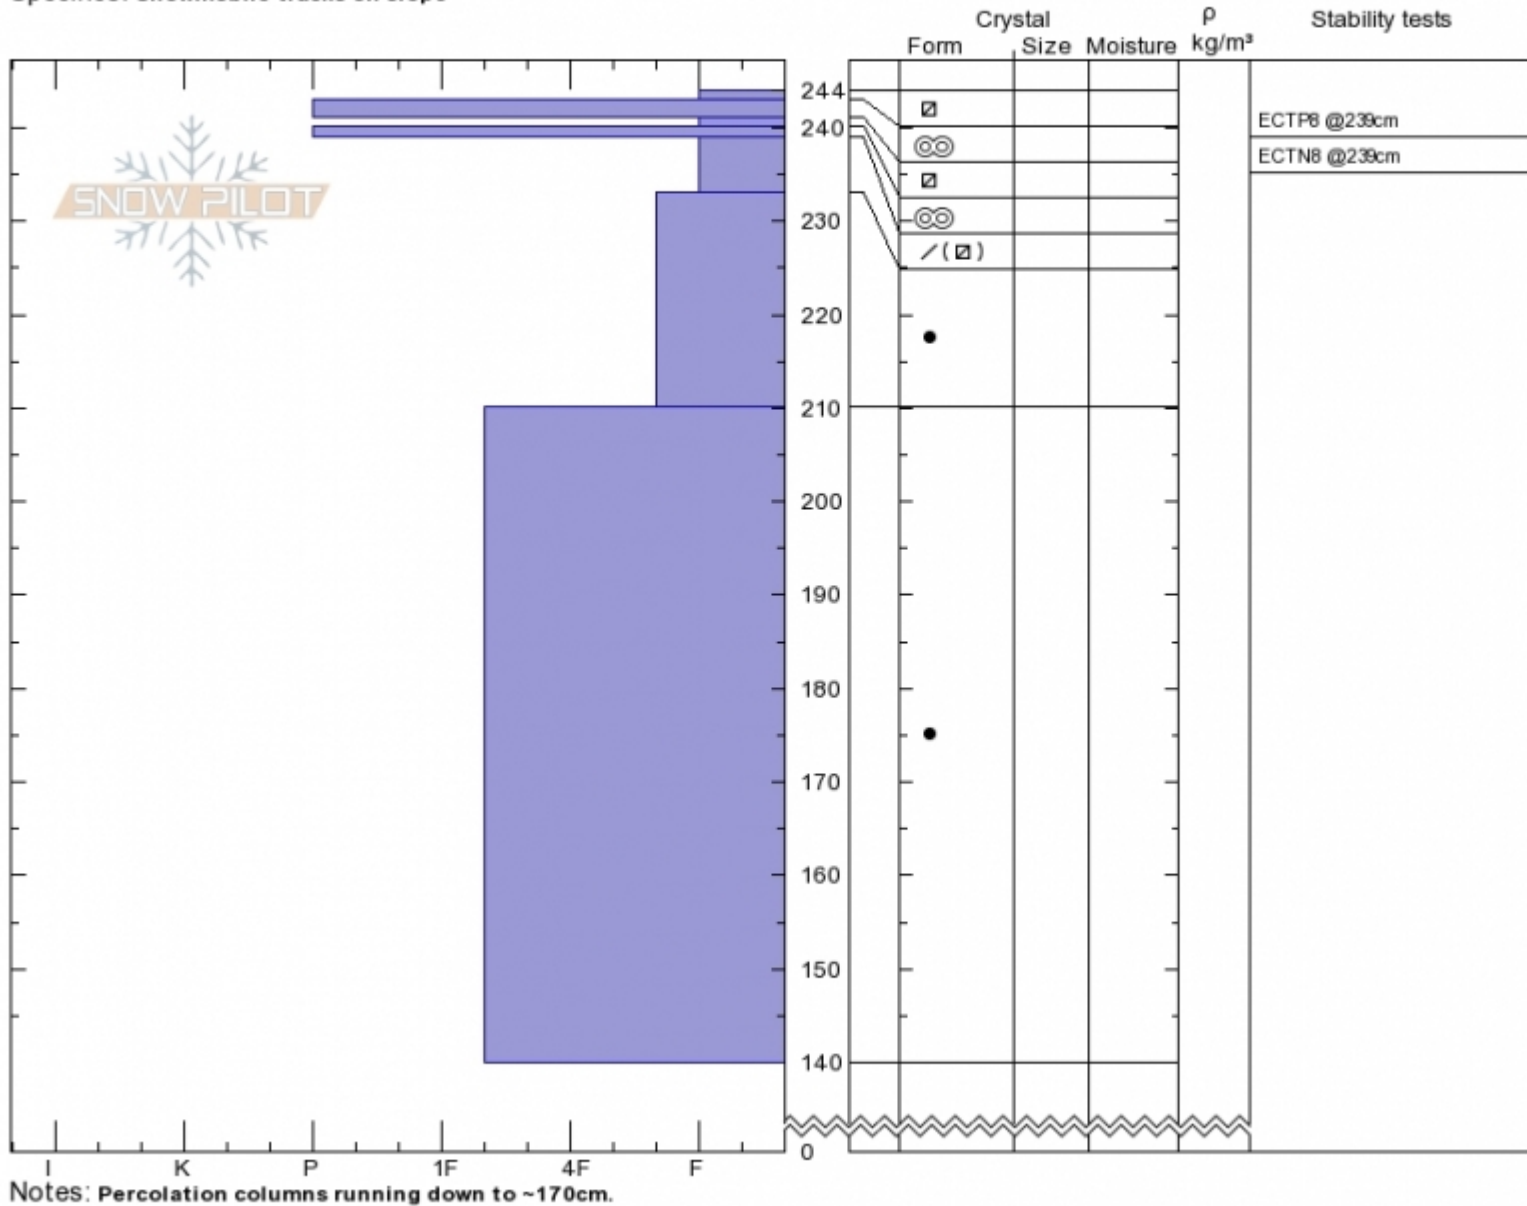

Goose Lake  
 Cooke City  
 MT  
 Elevation: 10000 ft  
 Aspect: 145°  
 Specifics: Snowmobile tracks on slope

Ian Hoyer  
 Mon Mar 18 10:00 2019  
 Co-ord: 45.10015N, -109.90665W  
 Slope Angle: 30°  
 Wind Loading:

Stability: **Good**  
 Air Temperature:  
 Sky Cover: **CLR**  
 Precipitation: **NO**  
 Wind: **Calm**

HS244 PF40  
 Stability Test Notes

Layer No  
 240-241: P

Advisory Region  
 Cooke City  
 Cooke City, 2019-03-19