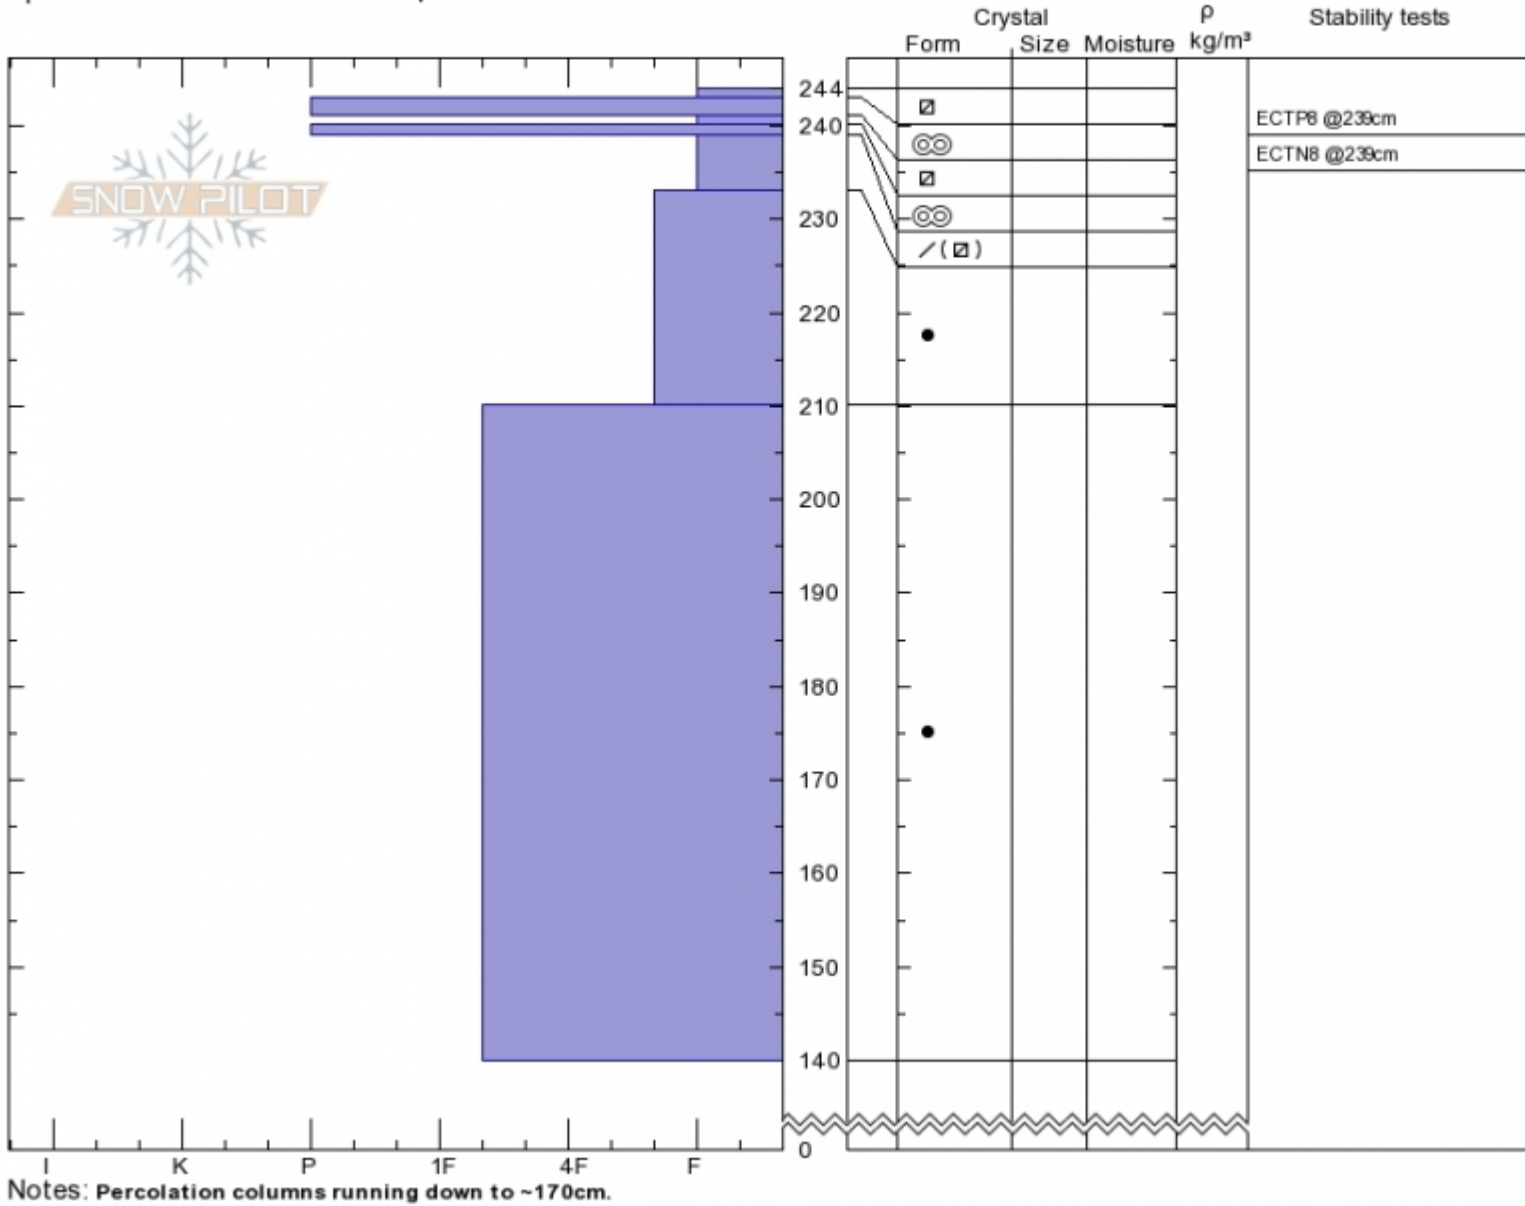

Goose Lake  
 Cooke City  
 MT  
 Elevation: 10000 ft  
 Aspect: 145°  
 Specifics: Snowmobile tracks on slope

Ian Hoyer  
 Mon Mar 18 10:00 2019  
 Co-ord: 45.10015N, -109.90665W  
 Slope Angle: 30°  
 Wind Loading:

Stability: **Good**  
 Air Temperature:  
 Sky Cover: **CLR**  
 Precipitation: **NO**  
 Wind: **Calm**

HS244 PF40  
 Stability Test Notes

Layer No  
 240-241: P

Advisory Region  
 Cooke City  
 Cooke City, 2019-03-19