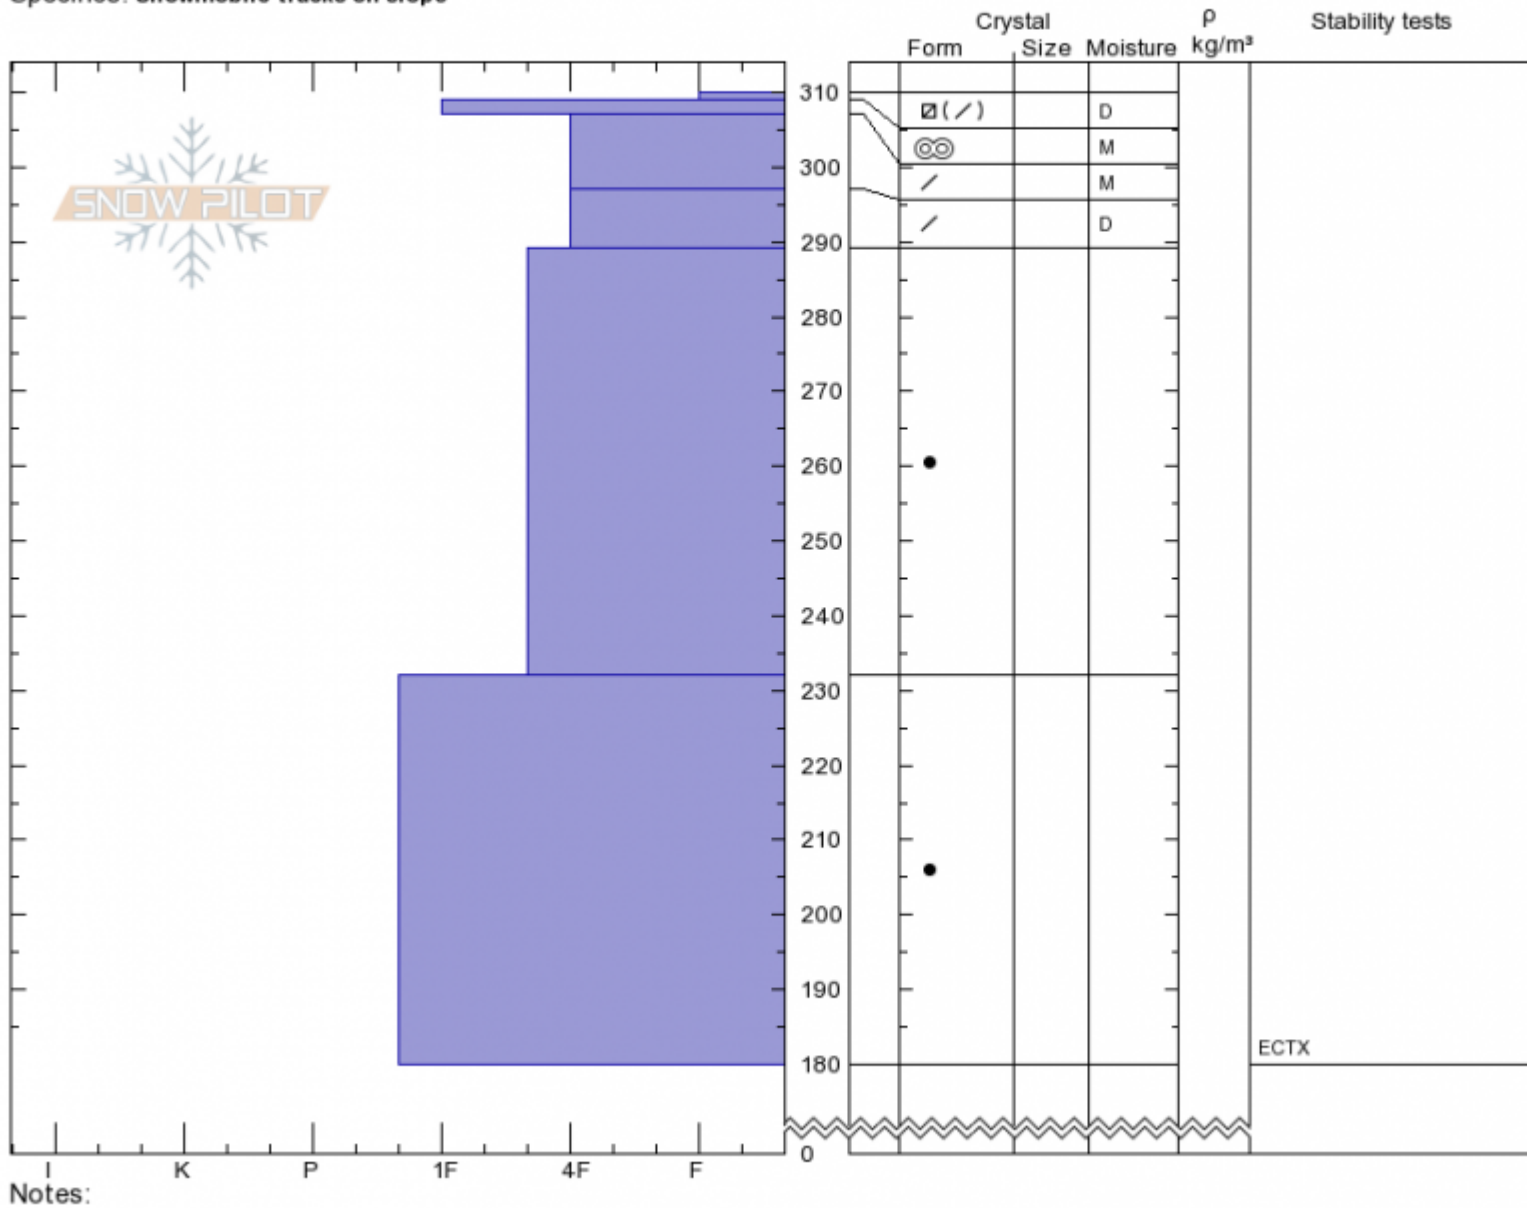

Henderson Bench
 Cooke City
 MT
 Elevation: 9580 ft
 Aspect: 90°
 Specifics: Snowmobile tracks on slope

Andrew Schauer
 Sun Mar 17 13:30 2019
 Co-ord: 45.04988N, -109.93107W
 Slope Angle: 35°
 Wind Loading: previous

Stability: Good
 Air Temperature: 2°C
 Sky Cover: FEW
 Precipitation: NO
 Wind: Calm

HS310 PF30
 Stability Test Notes

Layer No

Advisory Region
 Cooke City
 Longitude
 -109.93W
 Latitude
 45.05N
 Cooke City, 2019-03-17