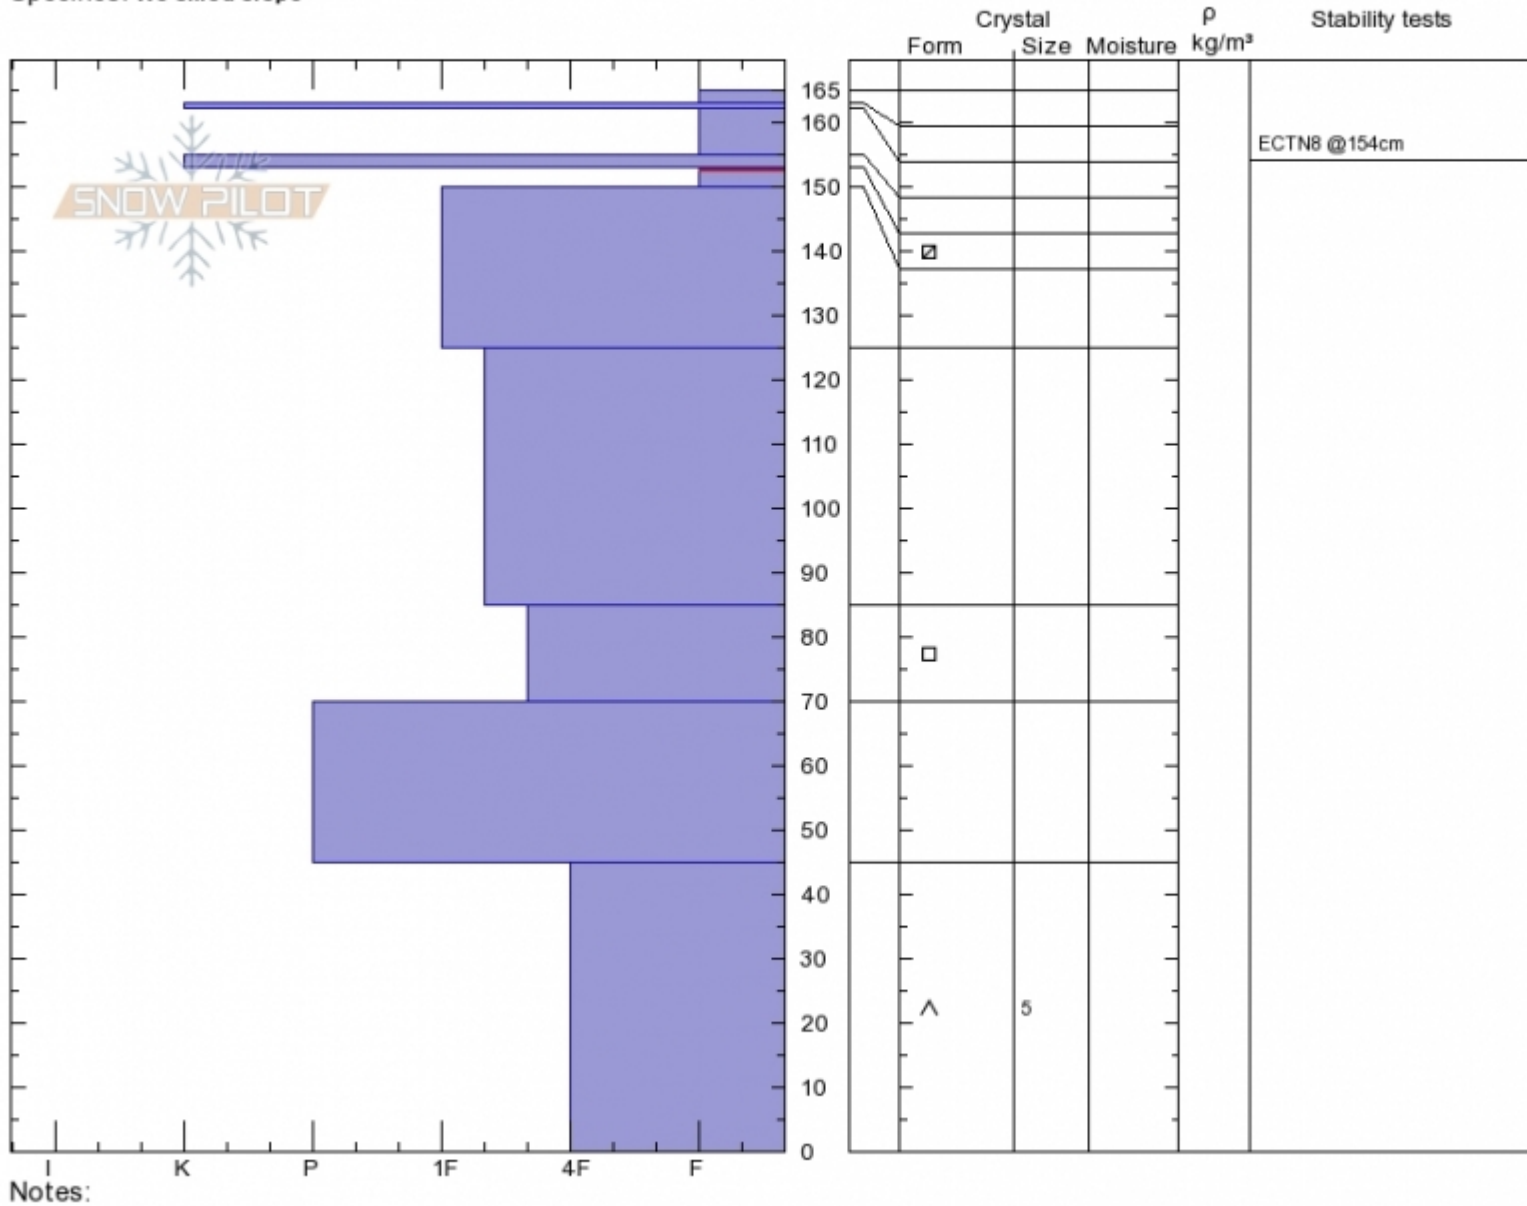

Spanky's  
 Madison Range-N  
 MT  
 Elevation: 9260 ft  
 Aspect: 90°  
 Specifics: We skied slope

Doug Chabot-Admin  
 Wed Mar 13 11:00 2019  
 Co-ord: 45.32999N, -111.38234W  
 Slope Angle: 33°  
 Wind Loading:

Stability: **Good**  
 Air Temperature: -8°C  
 Sky Cover: **BKN**  
 Precipitation: **S-1**  
 Wind: **Calm**

HS165  
 Stability Test Notes

Layer No  
 150-153: P  
 70-85: po

Advisory Region  
 Northern Madison  
 Northern Madison, 2019-03-14