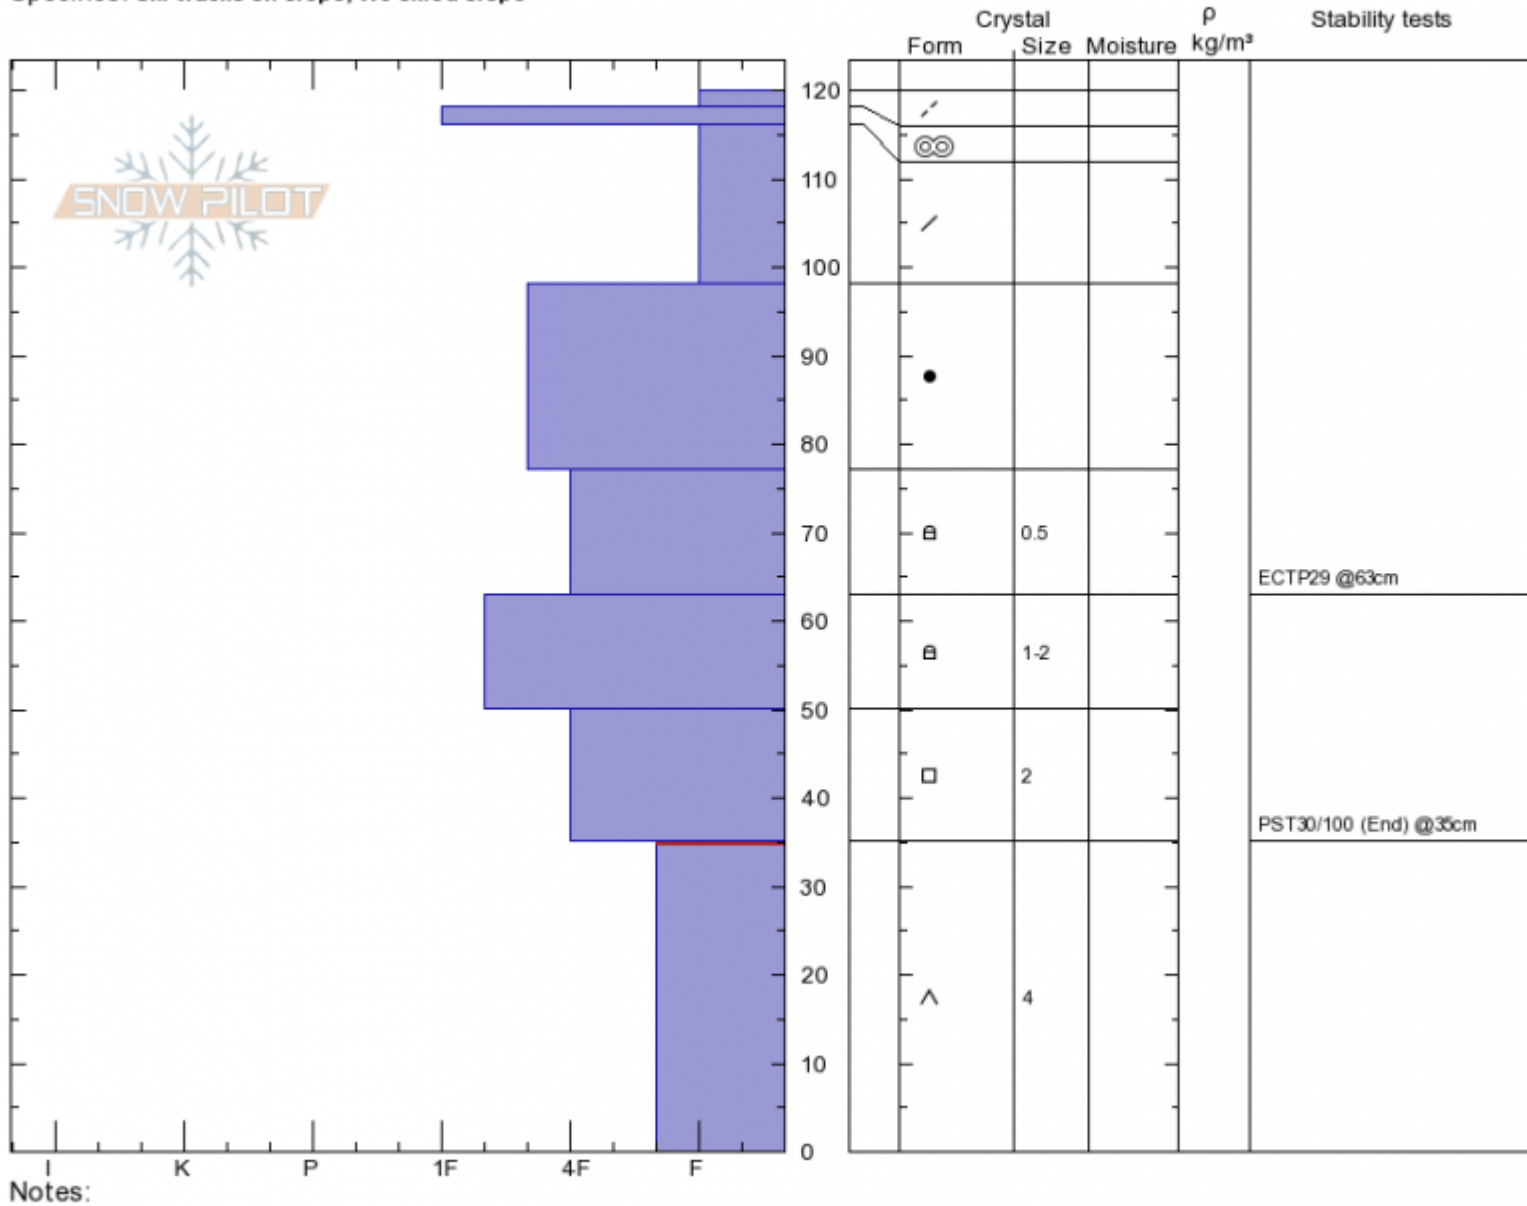

Specimen Creek
 Gallatin Range-S
 MT
 Elevation: 8100 ft
 Aspect: 250°
 Specifics: Ski tracks on slope; We skied slope

Andrew Schauer
 Tue Mar 12 11:30 2019
 Co-ord: 45.03471N, -111.06204W
 Slope Angle: 25°
 Wind Loading: previous

Stability: **Good**
 Air Temperature:
 Sky Cover: **SCT**
 Precipitation: **NO**
 Wind: **W Moderate**

HS120 PF20
 Stability Test Notes

Layer No
 0-35: Prob

Advisory Region
 Southern Gallatin
 Longitude
 -111.06W
 Latitude
 45.03N
 Southern Gallatin, 2019-03-12