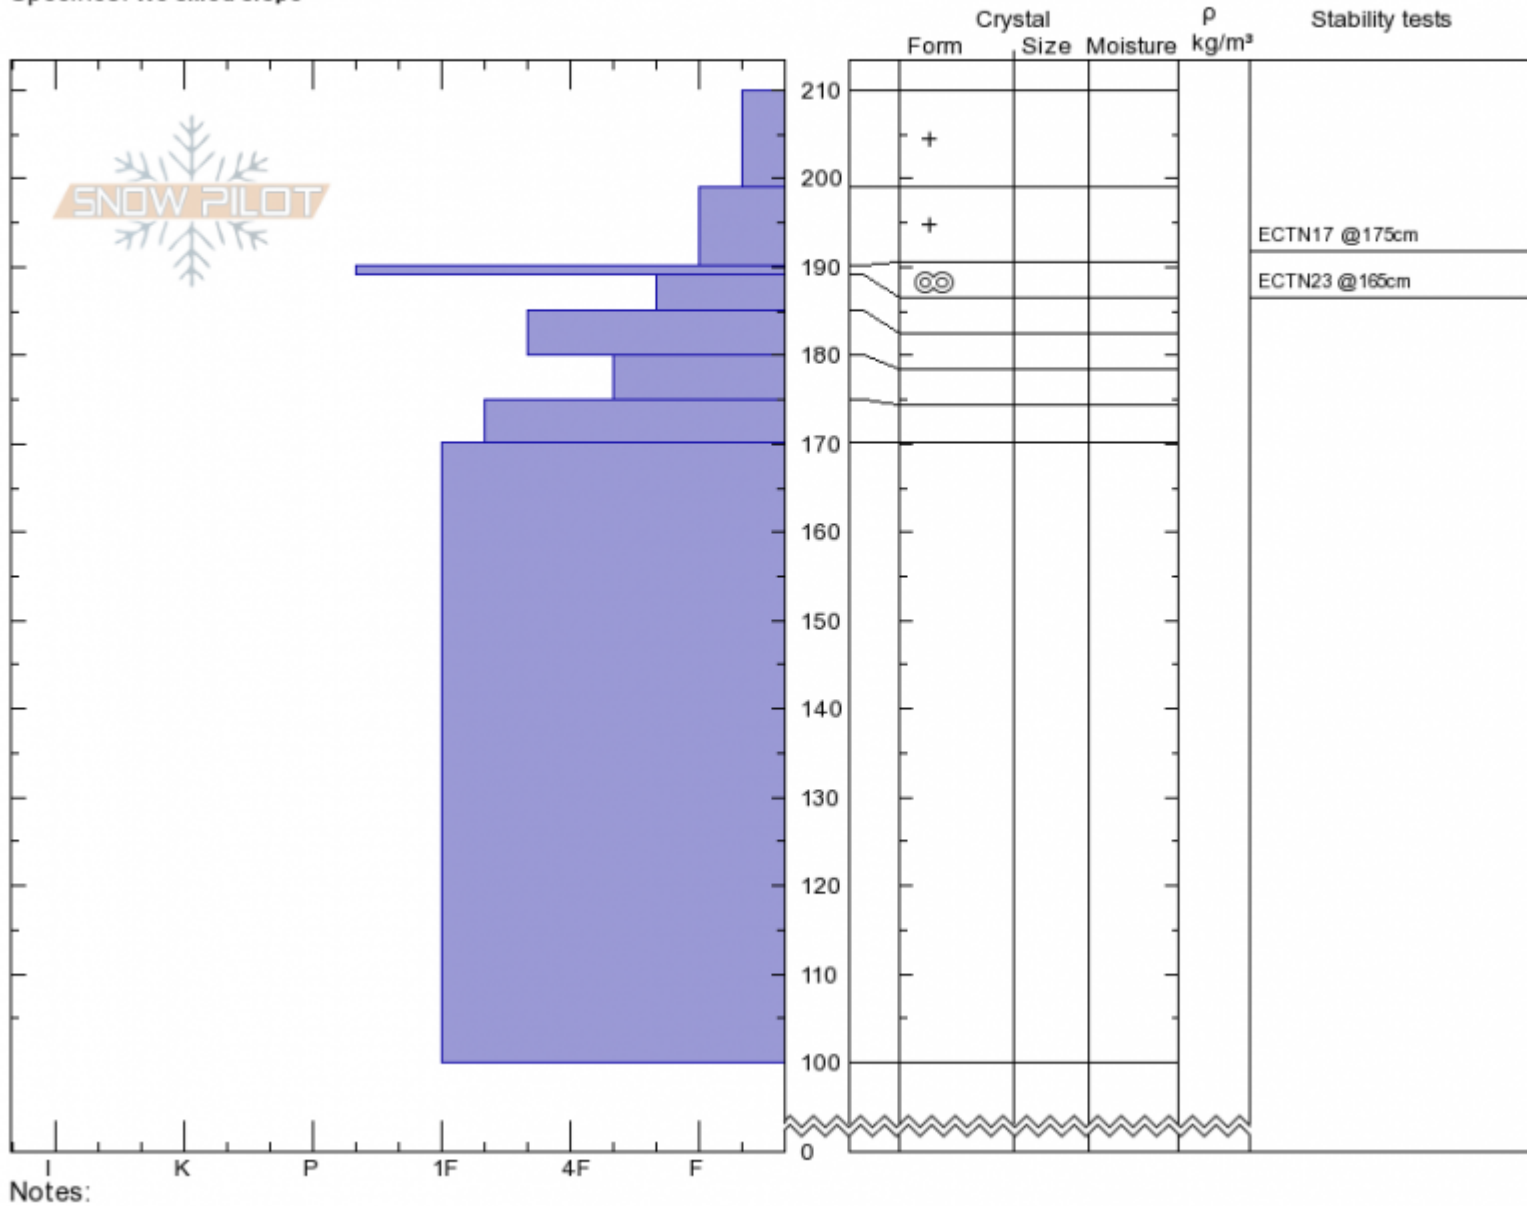

Maid of the Mist - S
Gallatin Range-N
MT
 Elevation: **9475 ft**
 Aspect: **175°**
 Specifics: **We skied slope**

Andrew Schauer
Sat Mar 9 12:30 2019
 Co-ord: **45.41583N, -110.97014W**
 Slope Angle: **29°**
 Wind Loading: **no**

Stability: **Good** HS210
 Air Temperature: **-11°C** Stability Test Notes
 Sky Cover: **OVC**
 Precipitation: **S-1**
 Wind: **SW Light Breeze**

Layer No

Notes:
 Advisory Region
 Northern Gallatin
 Longitude
 -110.97W
 Latitude
 45.42N
 Northern Gallatin, 2019-03-09