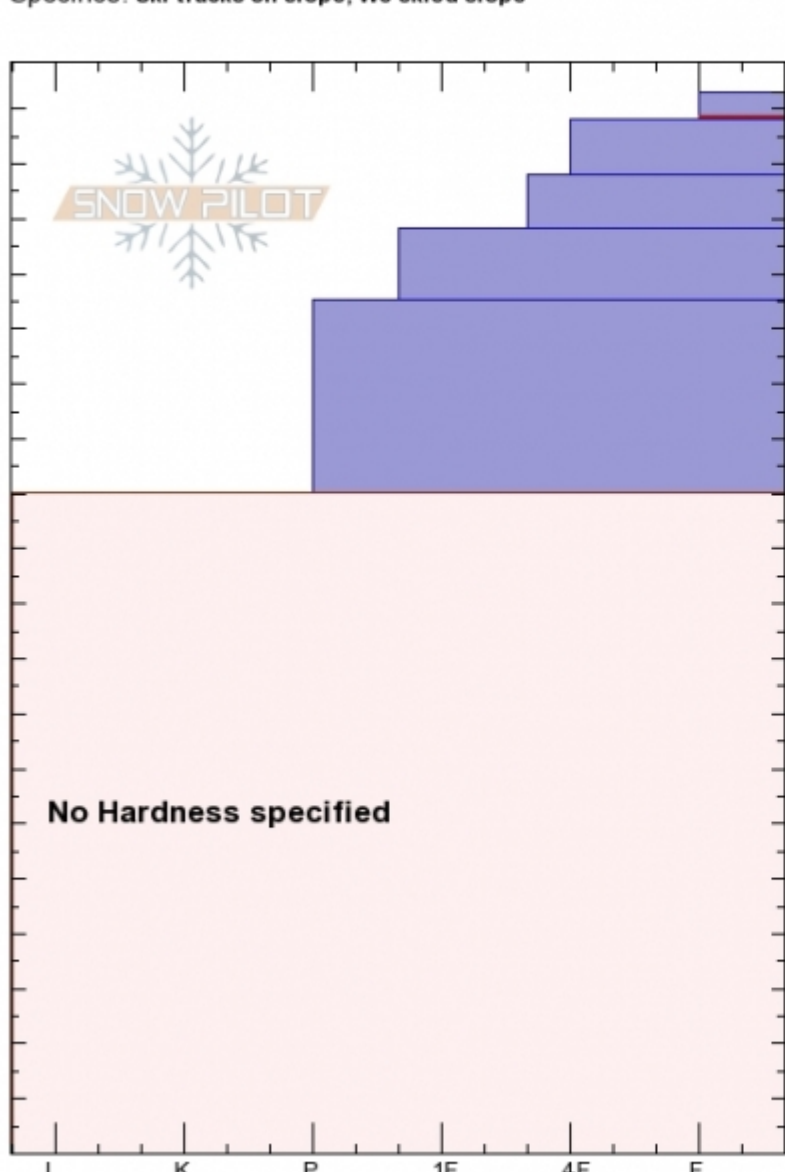

Bacon Rind Upper Meadow
Madison Range-S
MT
 Elevation: **2740 m**
 Aspect: **80°**
 Specifics: **Ski tracks on slope; We skied slope**

Marl Birkeland
Wed Mar 6 11:30 2019
 Co-ord: **44.96104N, -111.10022W**
 Slope Angle: **22°**
 Wind Loading: **no**

Stability: **Very Good**
 Air Temperature:
 Sky Cover: **OVC**
 Precipitation: **S-1**
 Wind: **Calm**

HS193
Stability Test Notes

Layer No
188-193: P
0-120: No

Depth (cm)	Crystal Form	Crystal Size	Moisture	ρ kg/m ³	Stability tests
193	+ (/)	1	D		ECTN5 @188cm
180	•	0.5	D		
170		0.5	D		
160	•	0.3	D		ECTN25 @155cm
140	•	0.3			