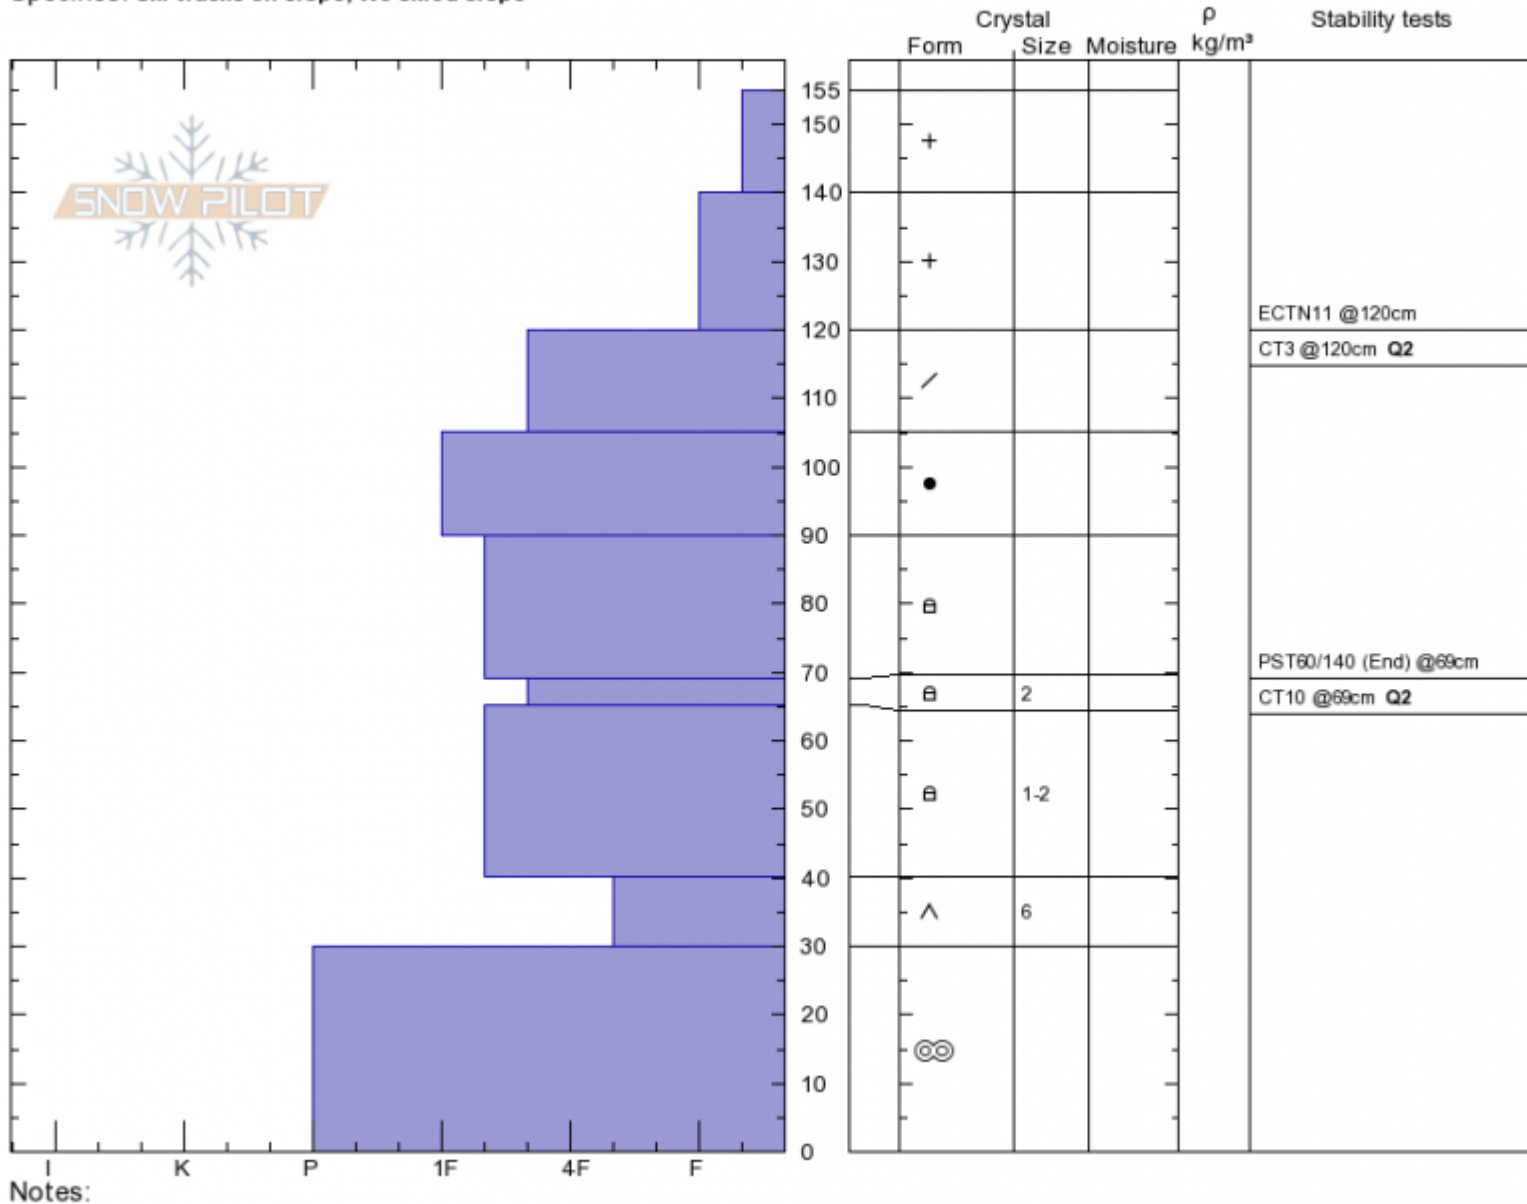

Beehive Basin

Andrew Schauer

Stability: Fair

HS155 PS20

Layer No

Sat Mar 2 10:30 2019

Air Temperature: -12°C

Stability Test Notes

65-69: Pro

Montana, Madison Range Co-ord: 45.32055N, -111.38106W

Sky Cover: OVC

120: Q2

Elevation: 8850 ft

Slope Angle: 27°

Precipitation: S-1

69: Q2

Aspect: 240°

Wind Loading: no

Wind: SW Light Breeze

Specifics: Ski tracks on slope; We skied slope

Notes:

Advisory Region
 Northern Madison
 Longitude
 -111.38W
 Latitude
 45.32N
 Northern Madison, 2019-03-02