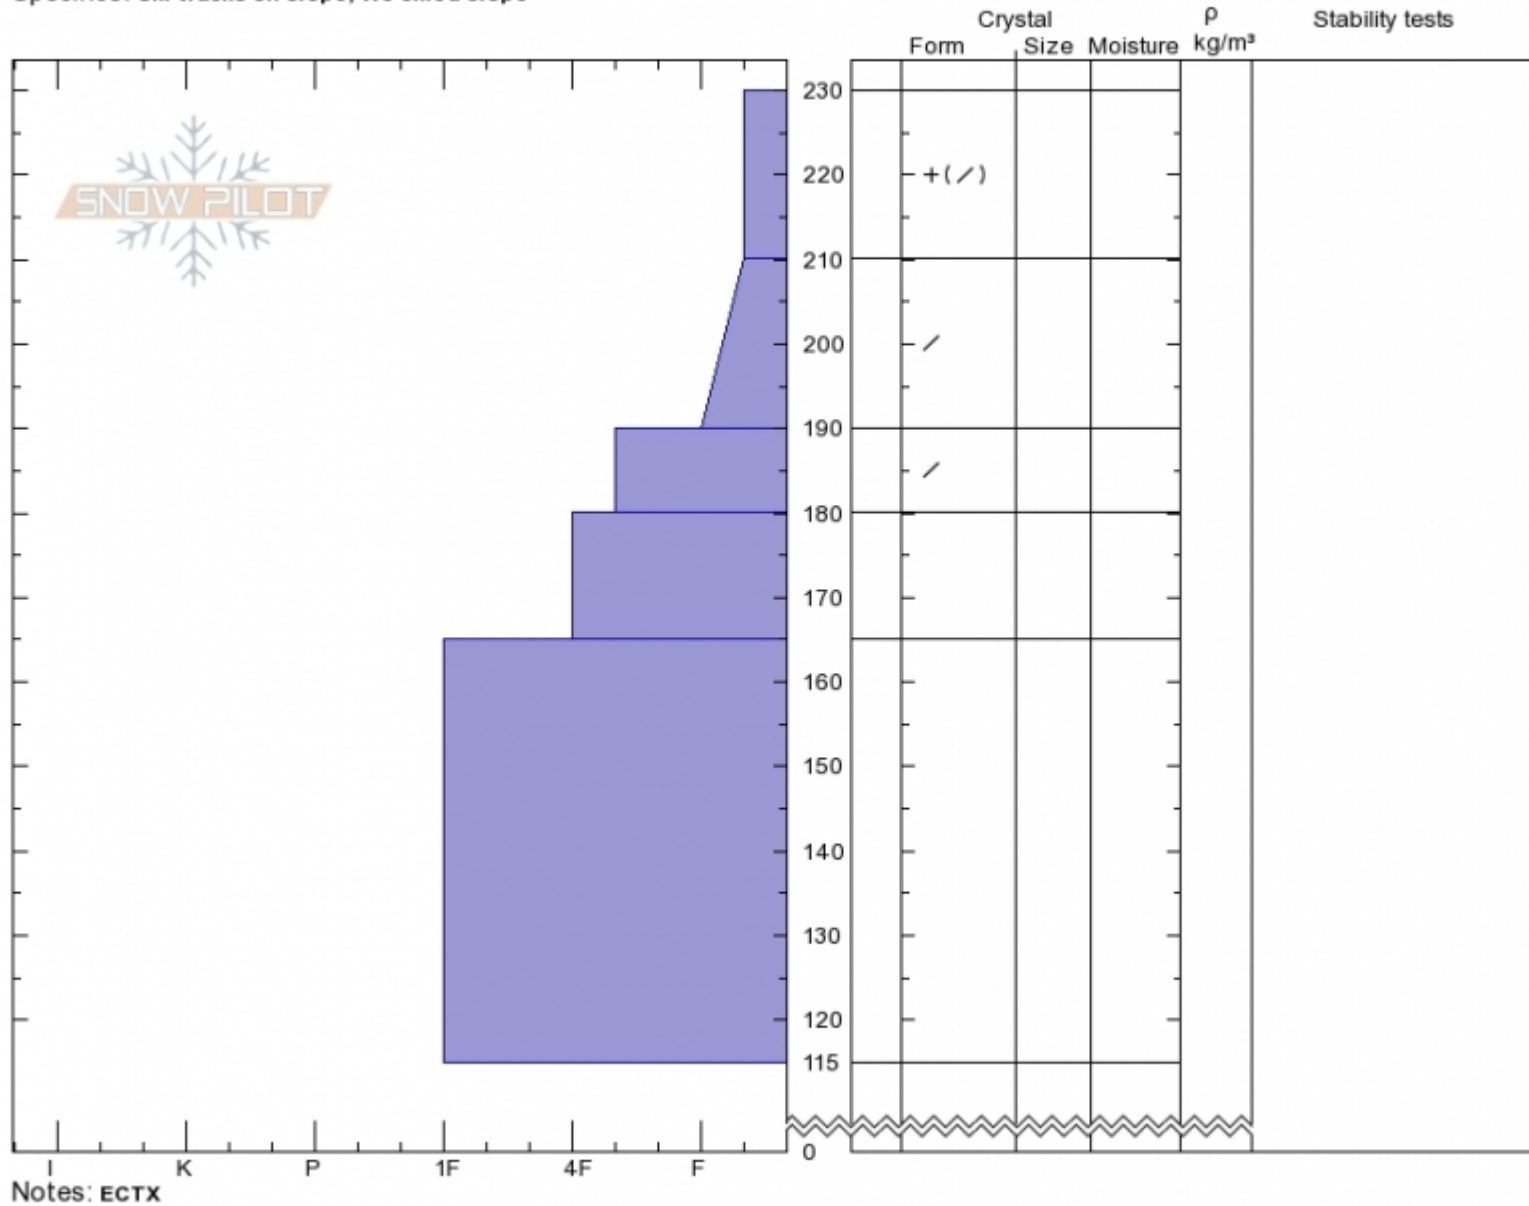

Vegas Meadow
 Bridger Range
 MT
 Elevation: **8050 ft**
 Aspect: **90°**
 Specifics: **Ski tracks on slope; We skied slope**

Doug Chabot-Admin
 Sun Feb 24 10:30 2019
 Co-ord: **45.82996N, -110.93059W**
 Slope Angle: **25°**
 Wind Loading: **no**

Stability: **Good**
 Air Temperature: **-16°C**
 Sky Cover: **OVC**
 Precipitation: **NO**
 Wind: **Calm**

HS230
 Stability Test Notes

Layer No

Advisory Region
 Bridger Range
 Bridger Range, 2019-02-24