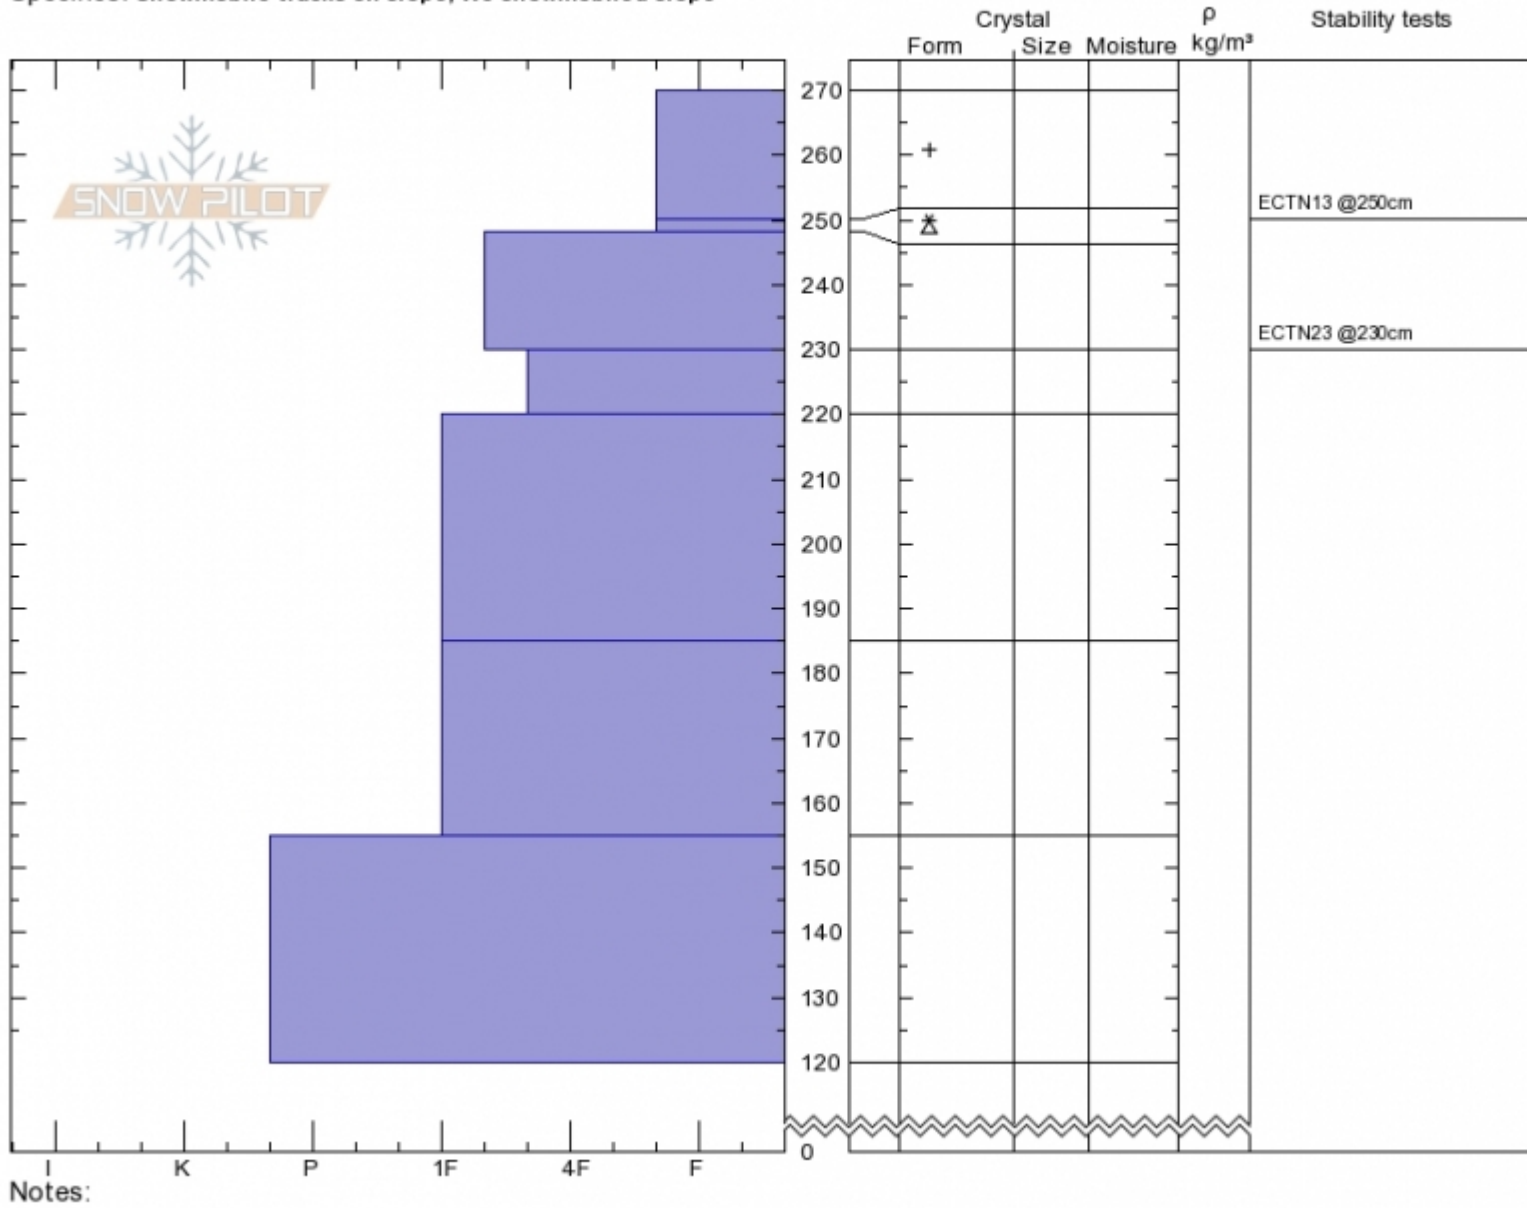

Wolverine - Cooke City Ian Hoyer
Cooke City Sun Feb 17 13:30 2019
MT Co-ord: 45.05652N, -109.99549W
 Elevation: 900 ft Slope Angle: 31°
 Aspect: 60° Wind Loading: previous
 Specifics: Snowmobile tracks on slope; We snowmobiled slope

Stability: **Good**
 Air Temperature:
 Sky Cover: **OVC**
 Precipitation: **NO**
 Wind: **Calm**

HS270 PF30
 Stability Test Notes

Layer No

Advisory Region
 Cooke City
 Longitude
 -110.00W
 Latitude
 45.06N
 Cooke City, 2019-02-17