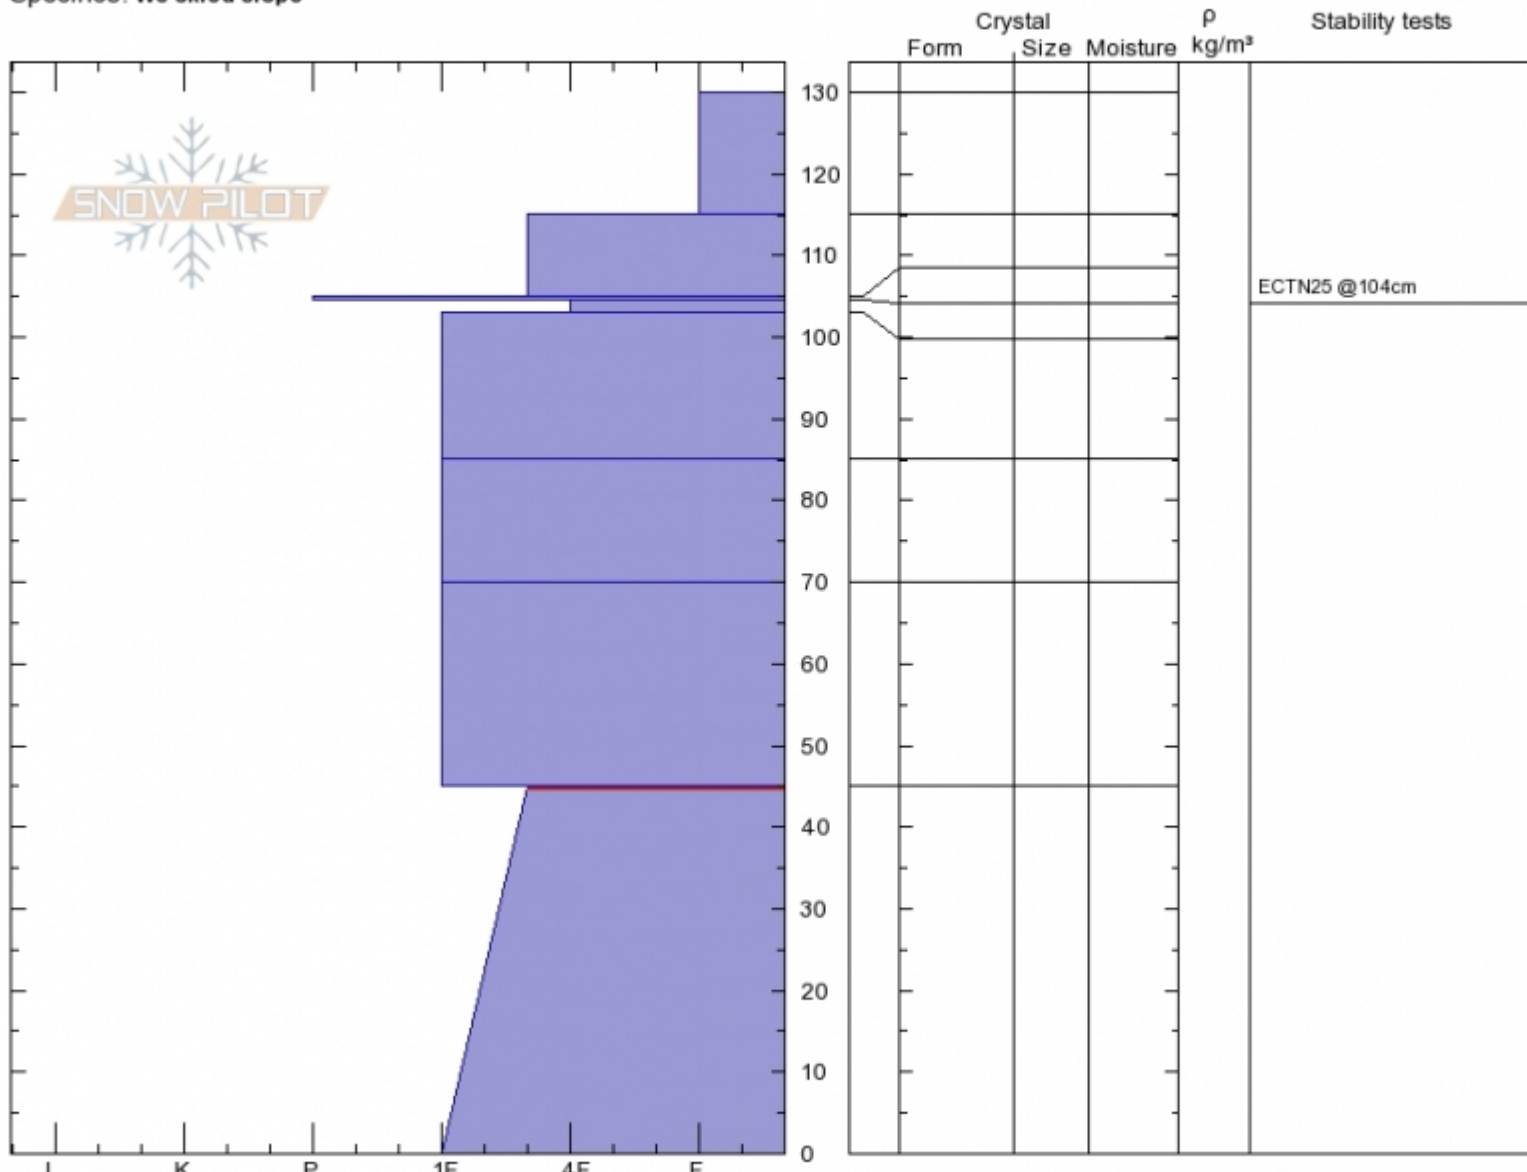

Ellis - Burn  
 Gallatin Range-N  
 MT  
 Elevation: 2500 m  
 Aspect: 80°  
 Specifics: We skied slope

Karl Birkeland  
 Wed Feb 13 11:15 2019  
 Co-ord: 45.57221N, -110.94726W  
 Slope Angle: 28°  
 Wind Loading: no

Stability: **Good**  
 Air Temperature:  
 Sky Cover: **BKN**  
 Precipitation: **NO**  
 Wind: **SW Calm**

HS130  
 Stability Test Notes

Layer No  
 0-45: Pro

Notes: Quick pit with D. Chabot and D. Kaveney. Similar structure to the pit we dug just down the ridge and prior to this one. Snowpack skied the slope.