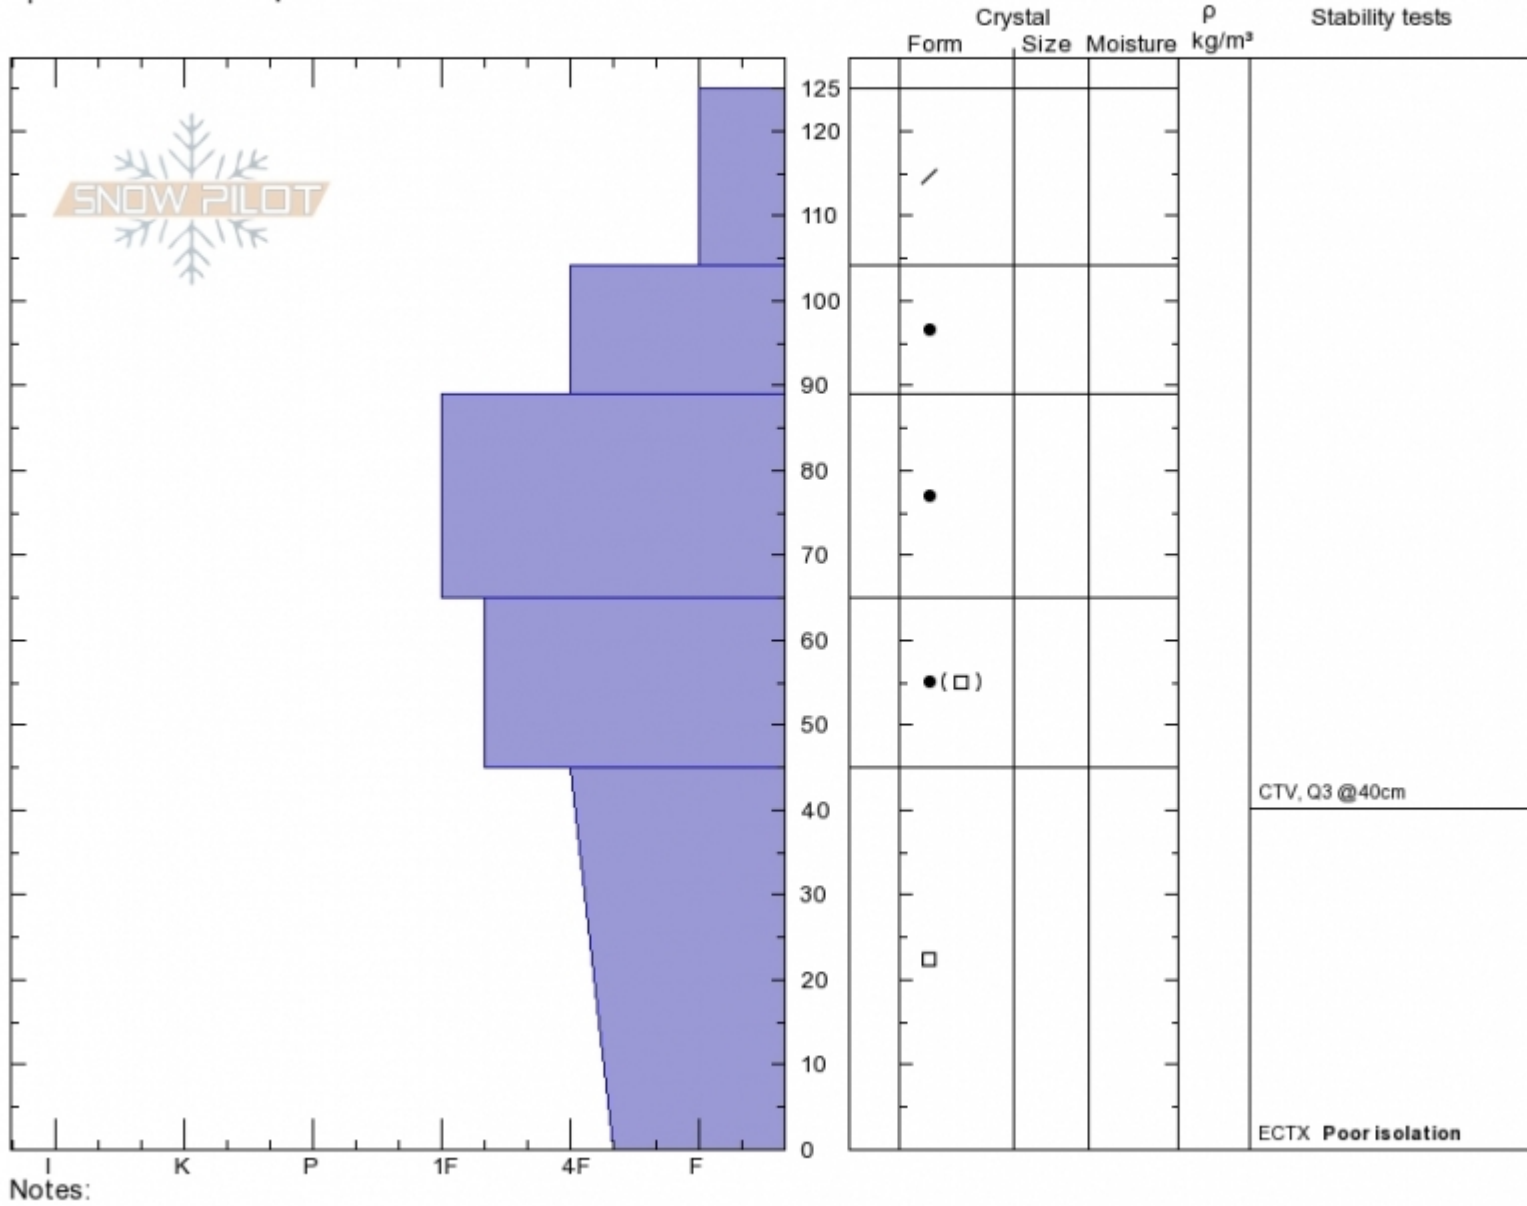

Dudley Creek  
 Madison Range-N  
 MT  
 Elevation: 2240 m  
 Aspect: N  
 Specifics: We skied slope

Erich Schreier  
 Mon Feb 11 14:00 2019  
 Co-ord: 45.28718N, -111.27949W  
 Slope Angle: 25°  
 Wind Loading: previous

Stability:  
 Air Temperature: -10°C  
 Sky Cover: BKN  
 Precipitation: NO  
 Wind: SE Calm

HS125  
 Stability Test Notes  
 0: Poor isolation

Layer No

Advisory Region  
 Northern Madison  
 Northern Madison, 2019-02-13