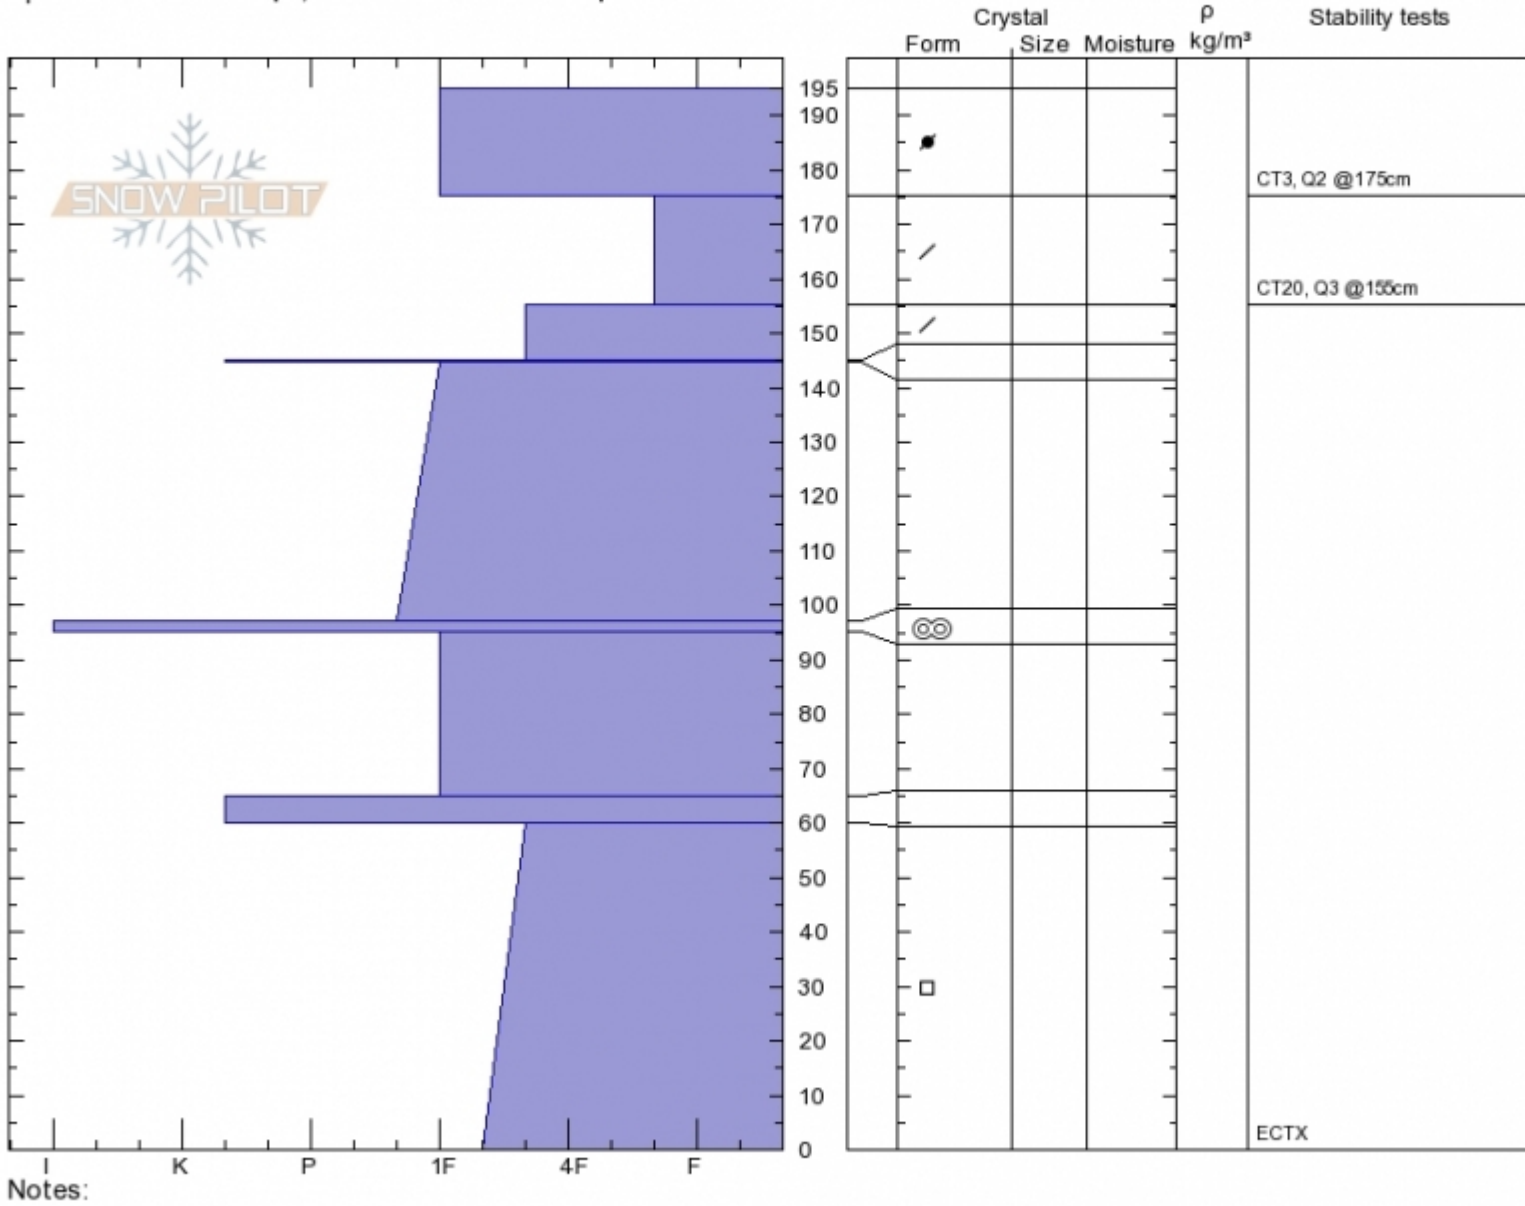

Rasta
 Cooke City
 MT
 Elevation: 9850 ft
 Aspect: 200°
 Specifics: We skied slope; Snowmobile tracks on slope

Doug Chabot-Admin
 Mon Feb 11 12:10 2019
 Co-ord: 45.07015N, -109.94611W
 Slope Angle: 34°
 Wind Loading: no

Stability: **Good**
 Air Temperature: -16°C
 Sky Cover: **OVC**
 Precipitation: **S2**
 Wind: **N Moderate**

HS195
 Stability Test Notes

Layer No
 60-65: De

Advisory Region
 Cooke City
 Cooke City, 2019-02-13