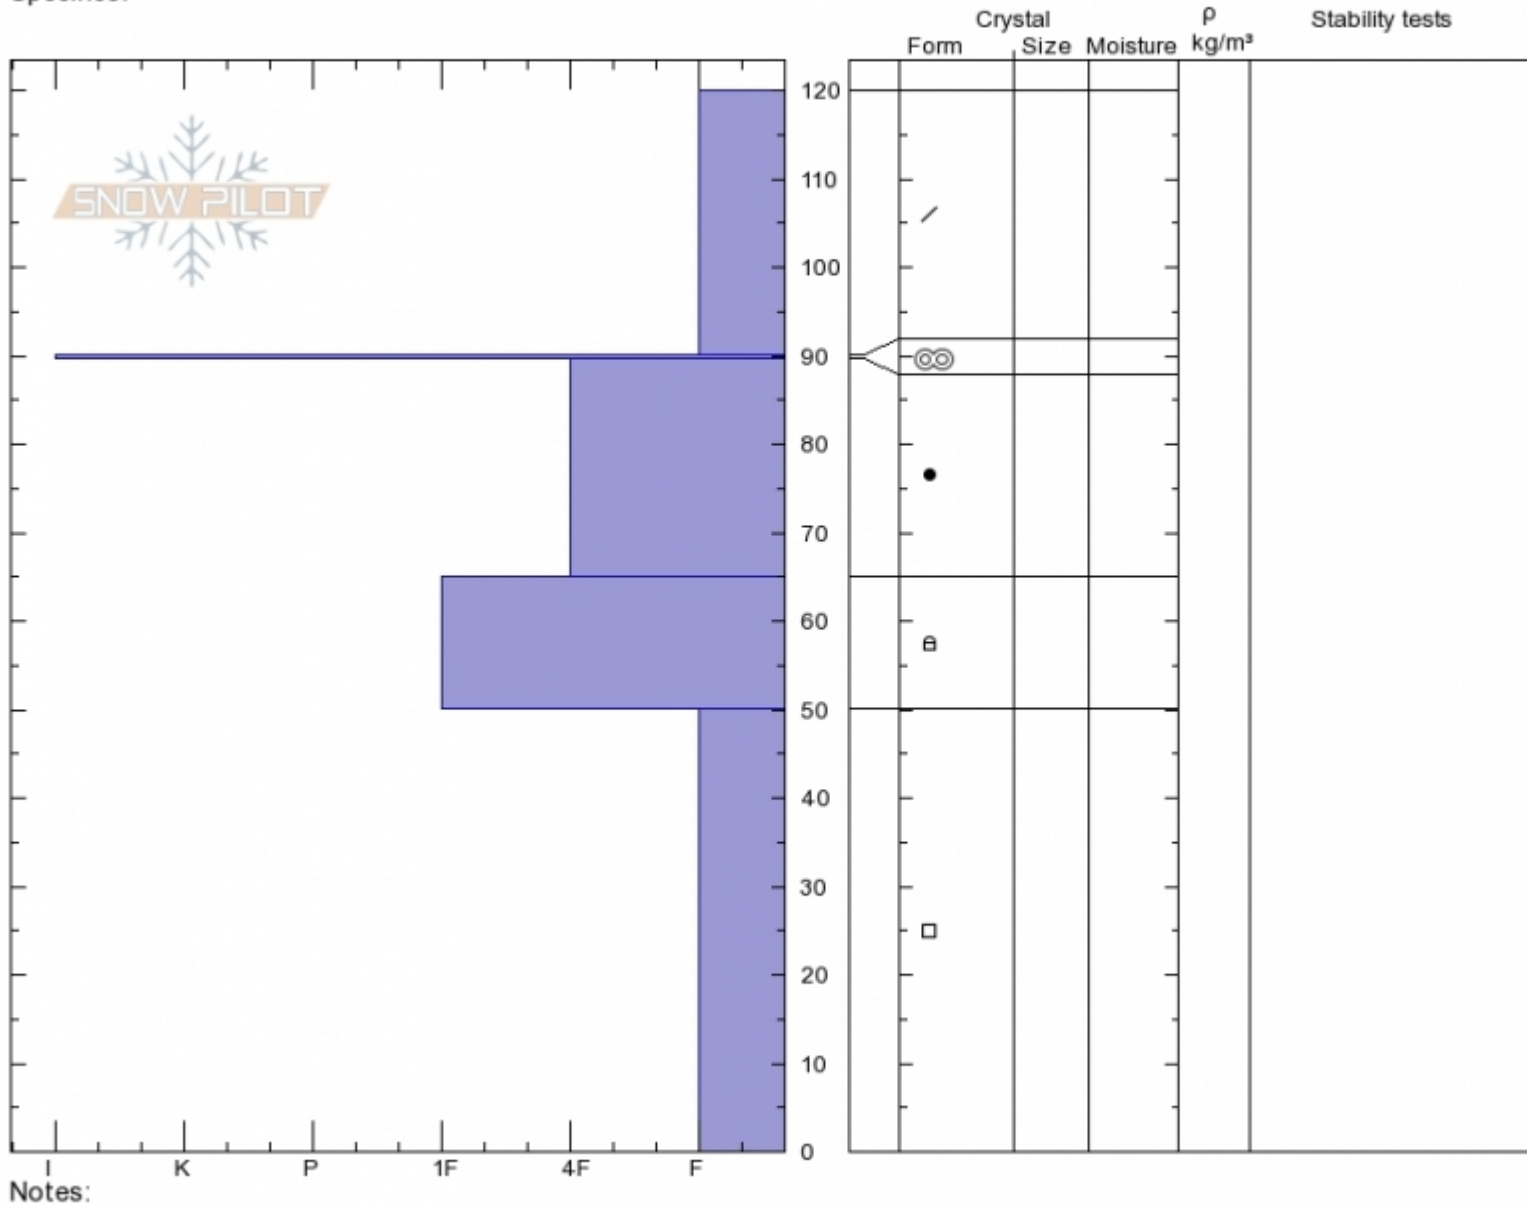

Air Temperature:

Sky Cover:

Elevation: 7200 ft

Slope Angle: 25°

Precipitation:

Aspect: NE

Wind Loading: yes

Wind: SW Moderate

Specifics:

Advisory Region  
Northern Gallatin

Longitude  
-110.96W

Latitude  
45.60N

Northern Gallatin, 2019-02-13