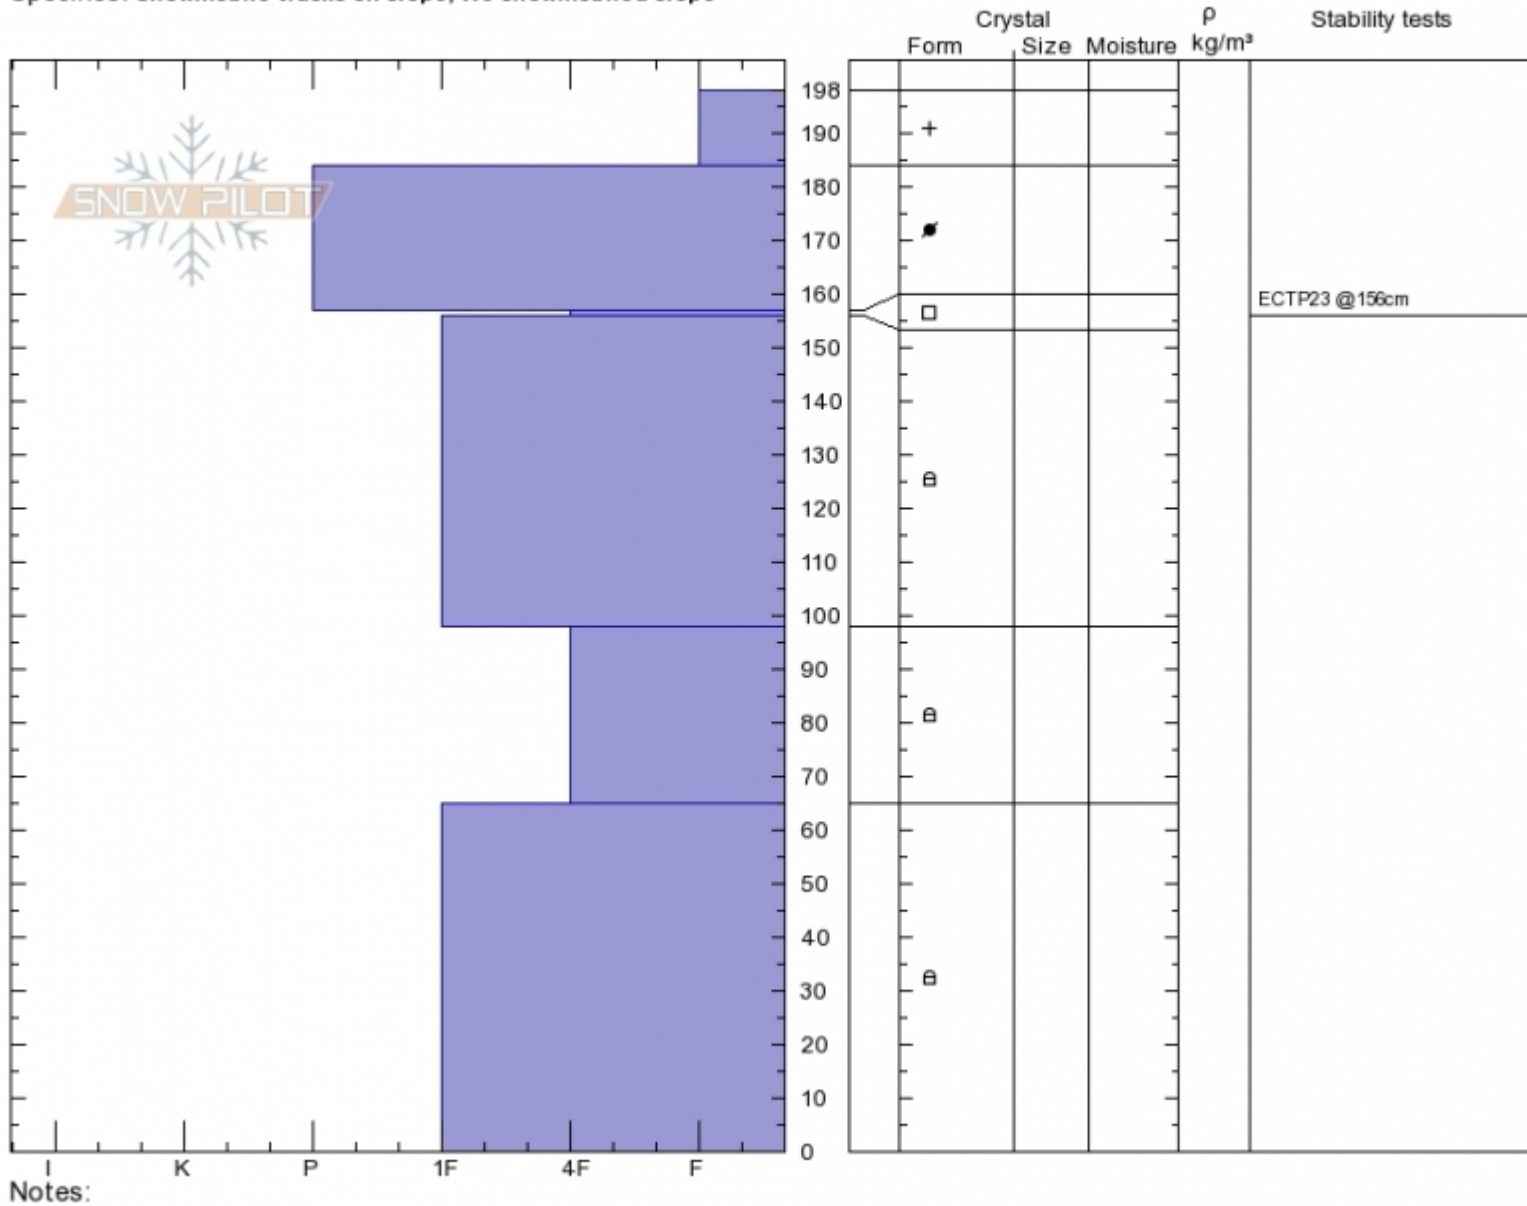

2nd Yellow Mule
 Madison Range-N
 MT
 Elevation: 9300 ft
 Aspect: 45°
 Specifics: Snowmobile tracks on slope; We snowmobiled slope

Ian Hoyer
 Sun Feb 10 12:00 2019
 Co-ord: 45.17752N, -111.40117W
 Slope Angle: 30°
 Wind Loading:

Stability: Fair
 Air Temperature:
 Sky Cover: OVC
 Precipitation: S-1
 Wind: Calm

HS198
 Stability Test Notes

Layer No
 156-157:

Advisory Region
 Northern Madison
 Northern Madison, 2019-02-10