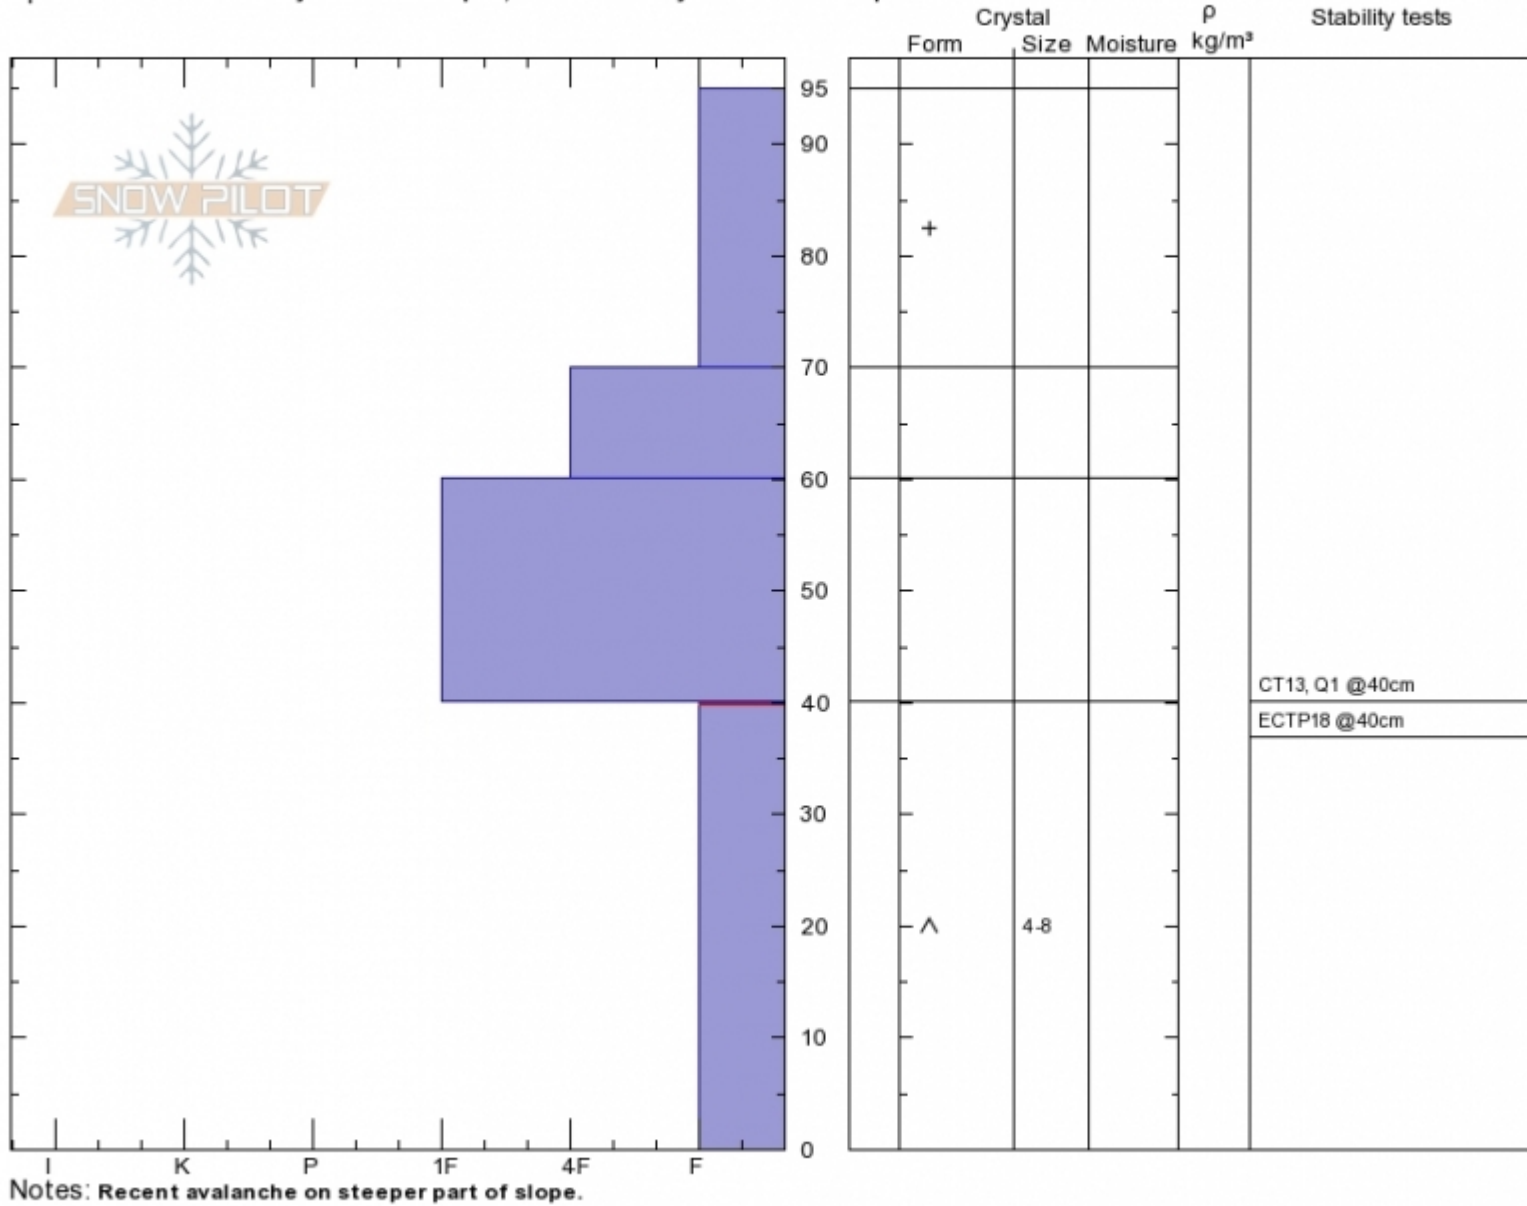

Motor Hill, Lionhead  
Lionhead Range  
MT

Elevation: 8440 ft  
Aspect: 110°

Alex Marienthal  
Thu Feb 7 12:03 2019  
Co-ord: 44.73798N, -111.31217W  
Slope Angle: 26°  
Wind Loading: no

Stability: **Poor**  
Air Temperature:  
Sky Cover: **FEW**  
Precipitation: **NO**  
Wind: **Calm**

HS95 PF90  
Stability Test Notes

Layer No  
0-40: Prot

Specifics: Recent activity on similar slopes; Recent activity on different slopes

Advisory Region  
Lionhead Range  
Lionhead Range, 2019-02-09