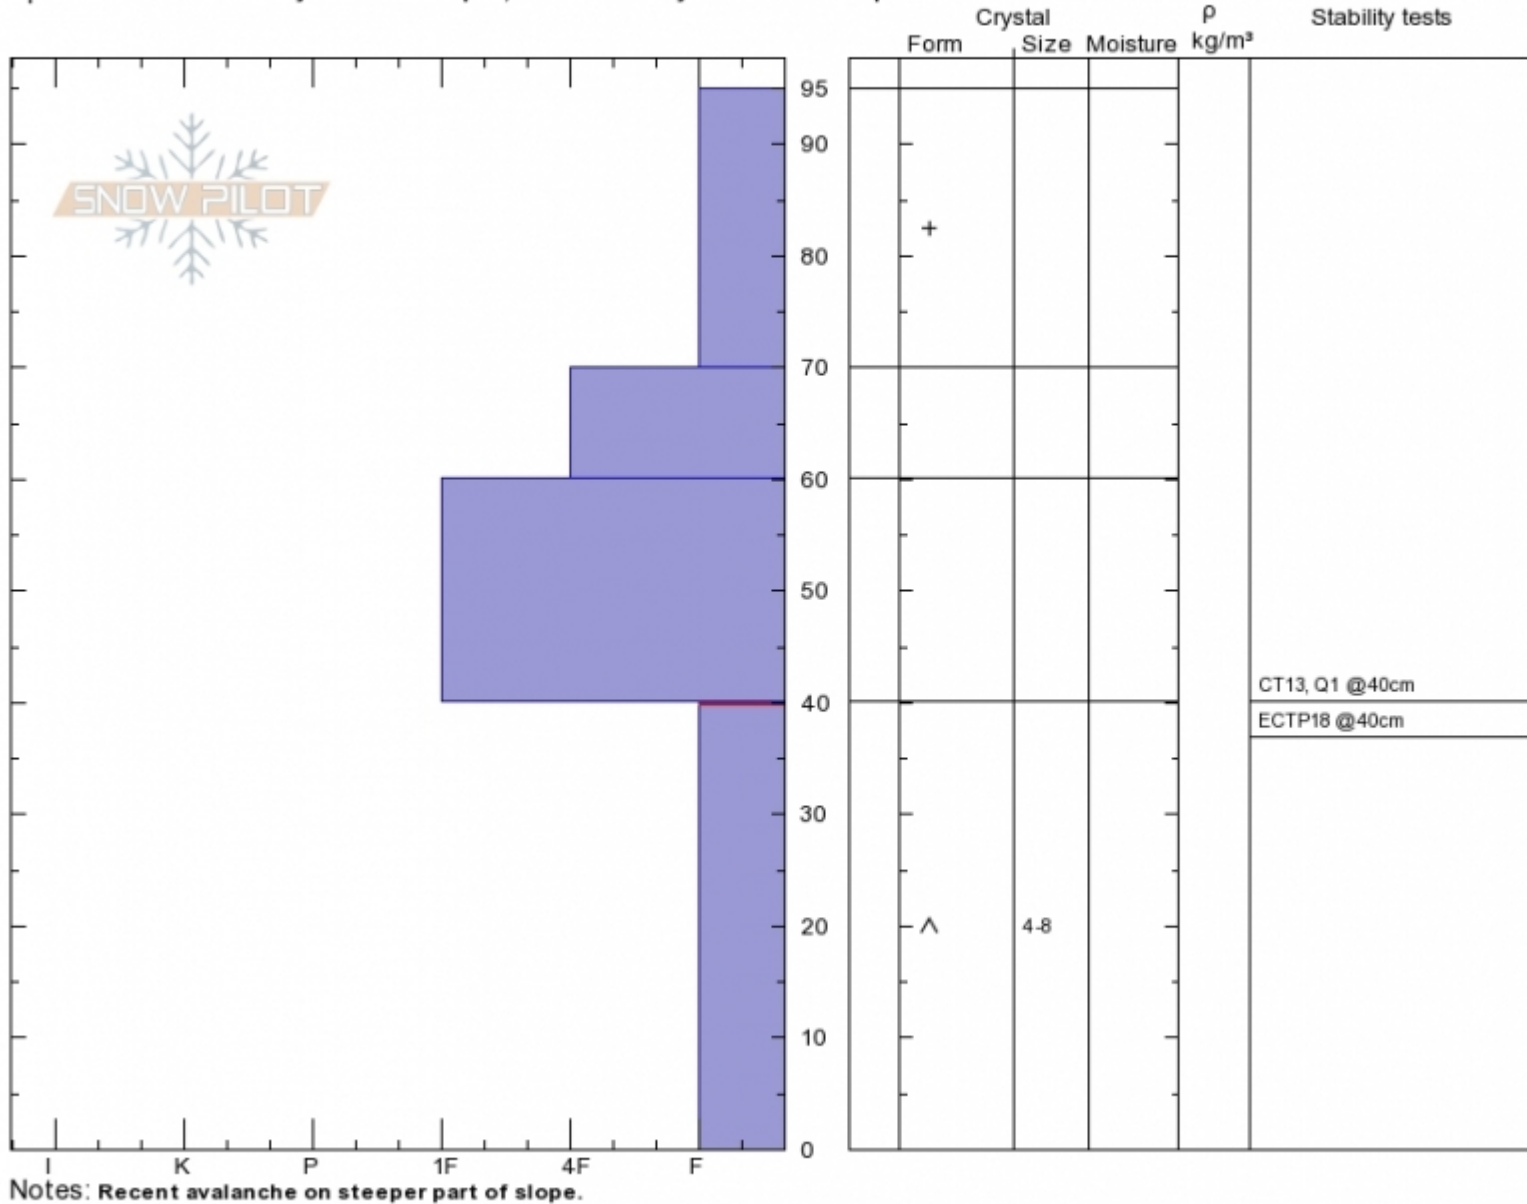

Motor Hill, Lionhead  
Lionhead Range  
MT

Elevation: 8440 ft  
Aspect: 110°

Alex Marienthal  
Thu Feb 7 12:03 2019  
Co-ord: 44.73798N, -111.31217W  
Slope Angle: 26°  
Wind Loading: no

Stability: **Poor**  
Air Temperature:  
Sky Cover: **FEW**  
Precipitation: **NO**  
Wind: **Calm**

HS95 PF90  
Stability Test Notes

Layer No  
0-40: Prot

Specifics: Recent activity on similar slopes; Recent activity on different slopes

Advisory Region  
Lionhead Range  
Lionhead Range, 2019-02-09