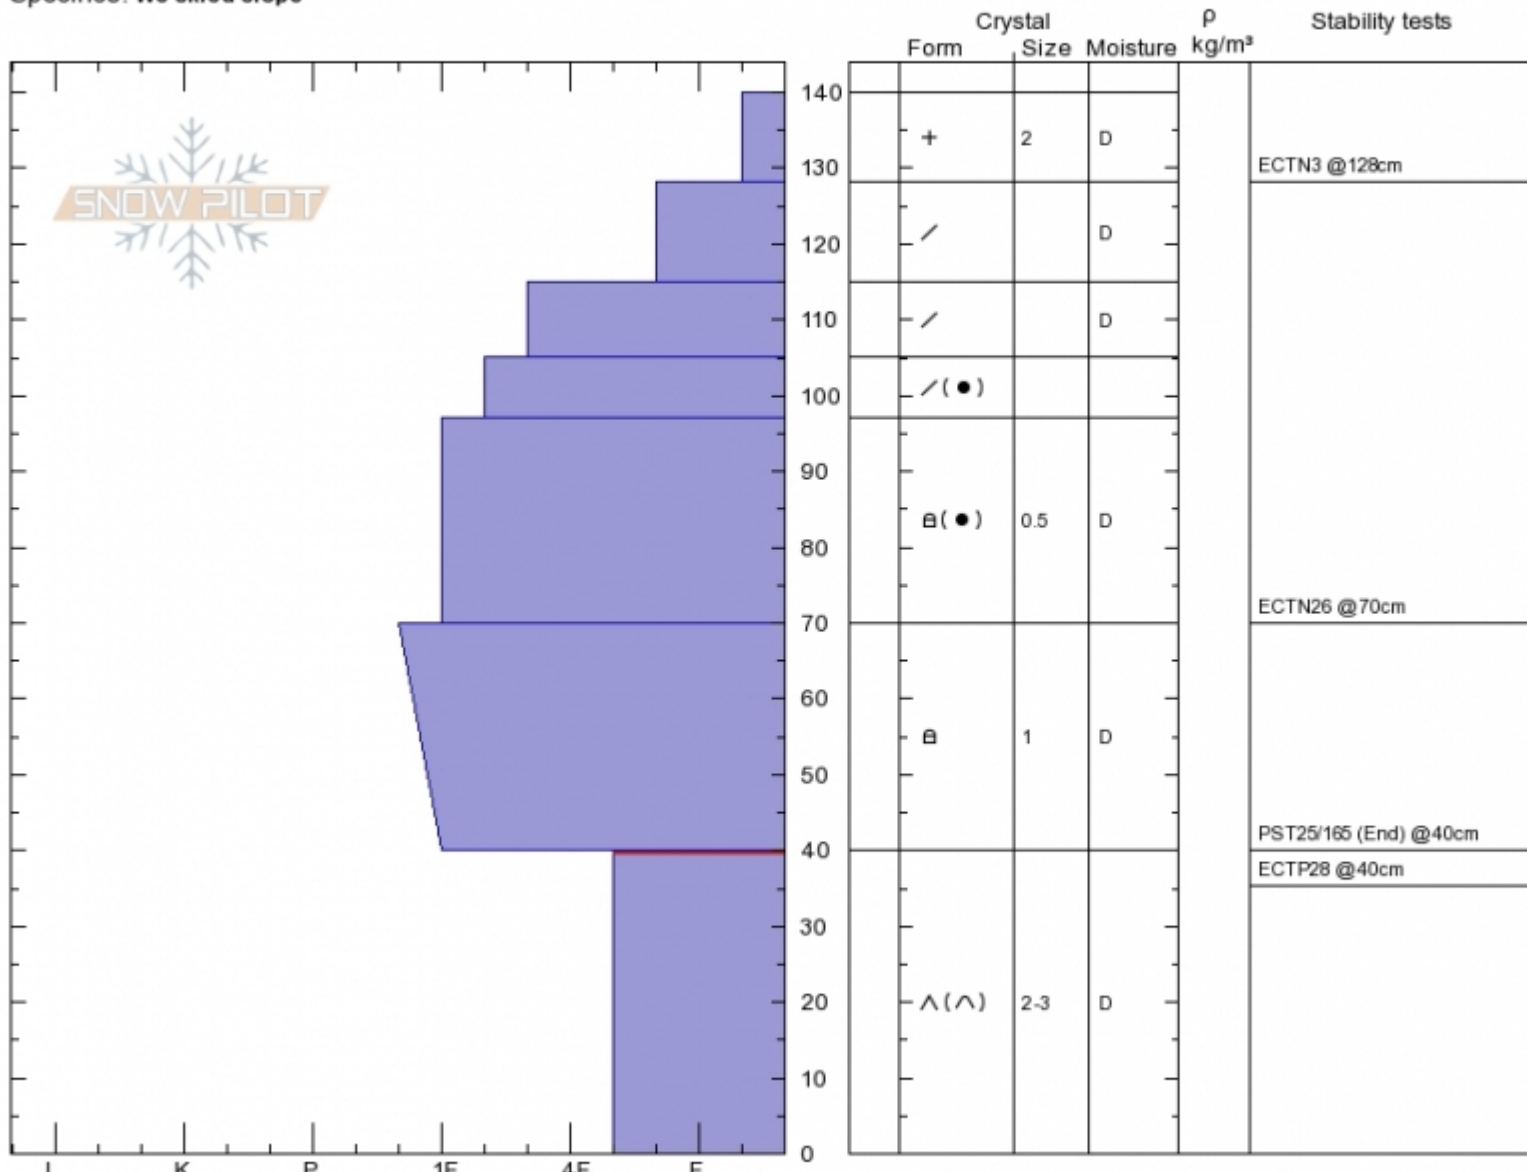

**Bacon Rind Upper Meadow**  
**Madison Range-S**  
**MT**  
 Elevation: **2680 m**  
 Aspect: **95°**  
 Specifics: **We skied slope**

**Carl Birkeland**  
**Wed Feb 6 11:15 2019**  
 Co-ord: **44.96993N, -111.09560W**  
 Slope Angle: **22°**  
 Wind Loading: **no**

Stability: **Fair**  
 Air Temperature:  
 Sky Cover: **FEW**  
 Precipitation: **NO**  
 Wind: **Calm**

**HS140**  
**Stability Test Notes**

Layer No  
**0-40: Pro**

Notes: Was looking for SH layer but didn't find it. Most reactive layer was the DH at the bottom of the pack.