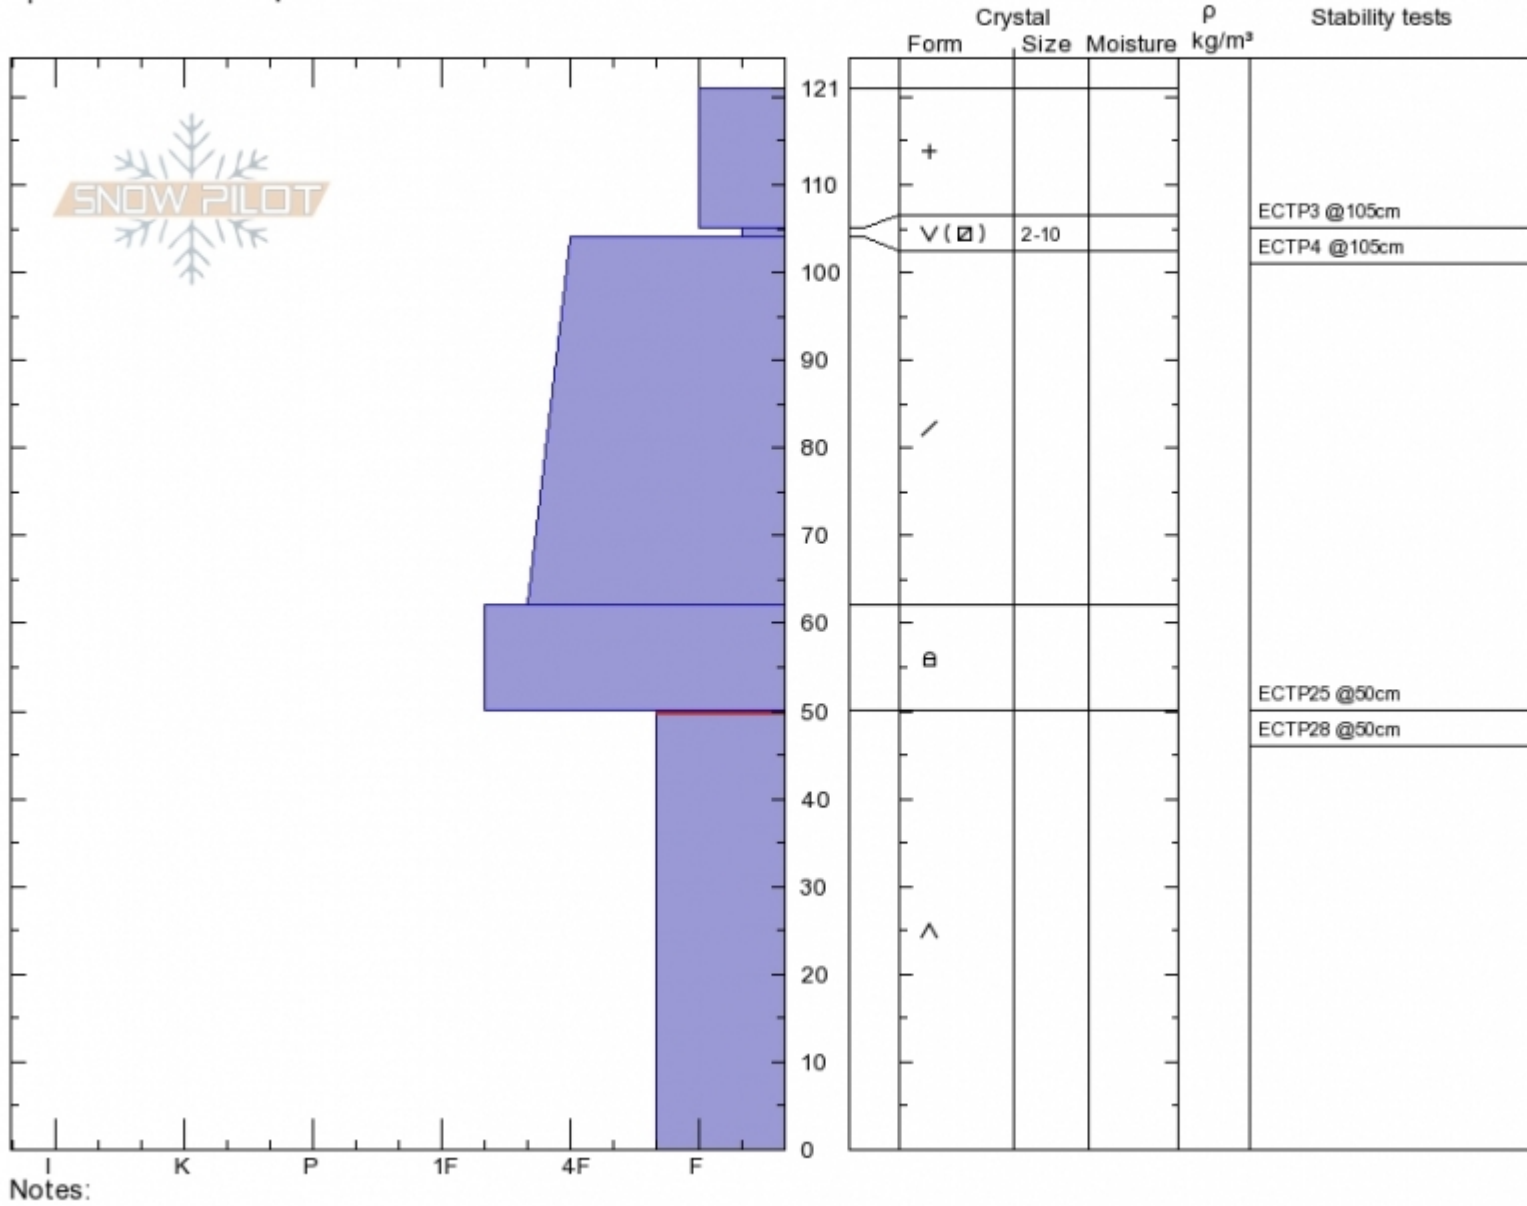

Bacon Rind - 3 Feb
Madison Range-S
MT
 Elevation: **9000 ft**
 Aspect: **90°**
 Specifics: **We skied slope**

Ian Hoyer
Sun Feb 3 12:00 2019
 Co-ord: **44.95868N, -111.09929W**
 Slope Angle: **30°**
 Wind Loading: **no**

Stability: **Fair**
 Air Temperature: **20°F**
 Sky Cover: **OVC**
 Precipitation: **S1**
 Wind: **SW Moderate**

HS121
 Stability Test Notes

Layer No
 0-50: Prob

Advisory Region
 Southern Madison
 Southern Madison, 2019-02-03