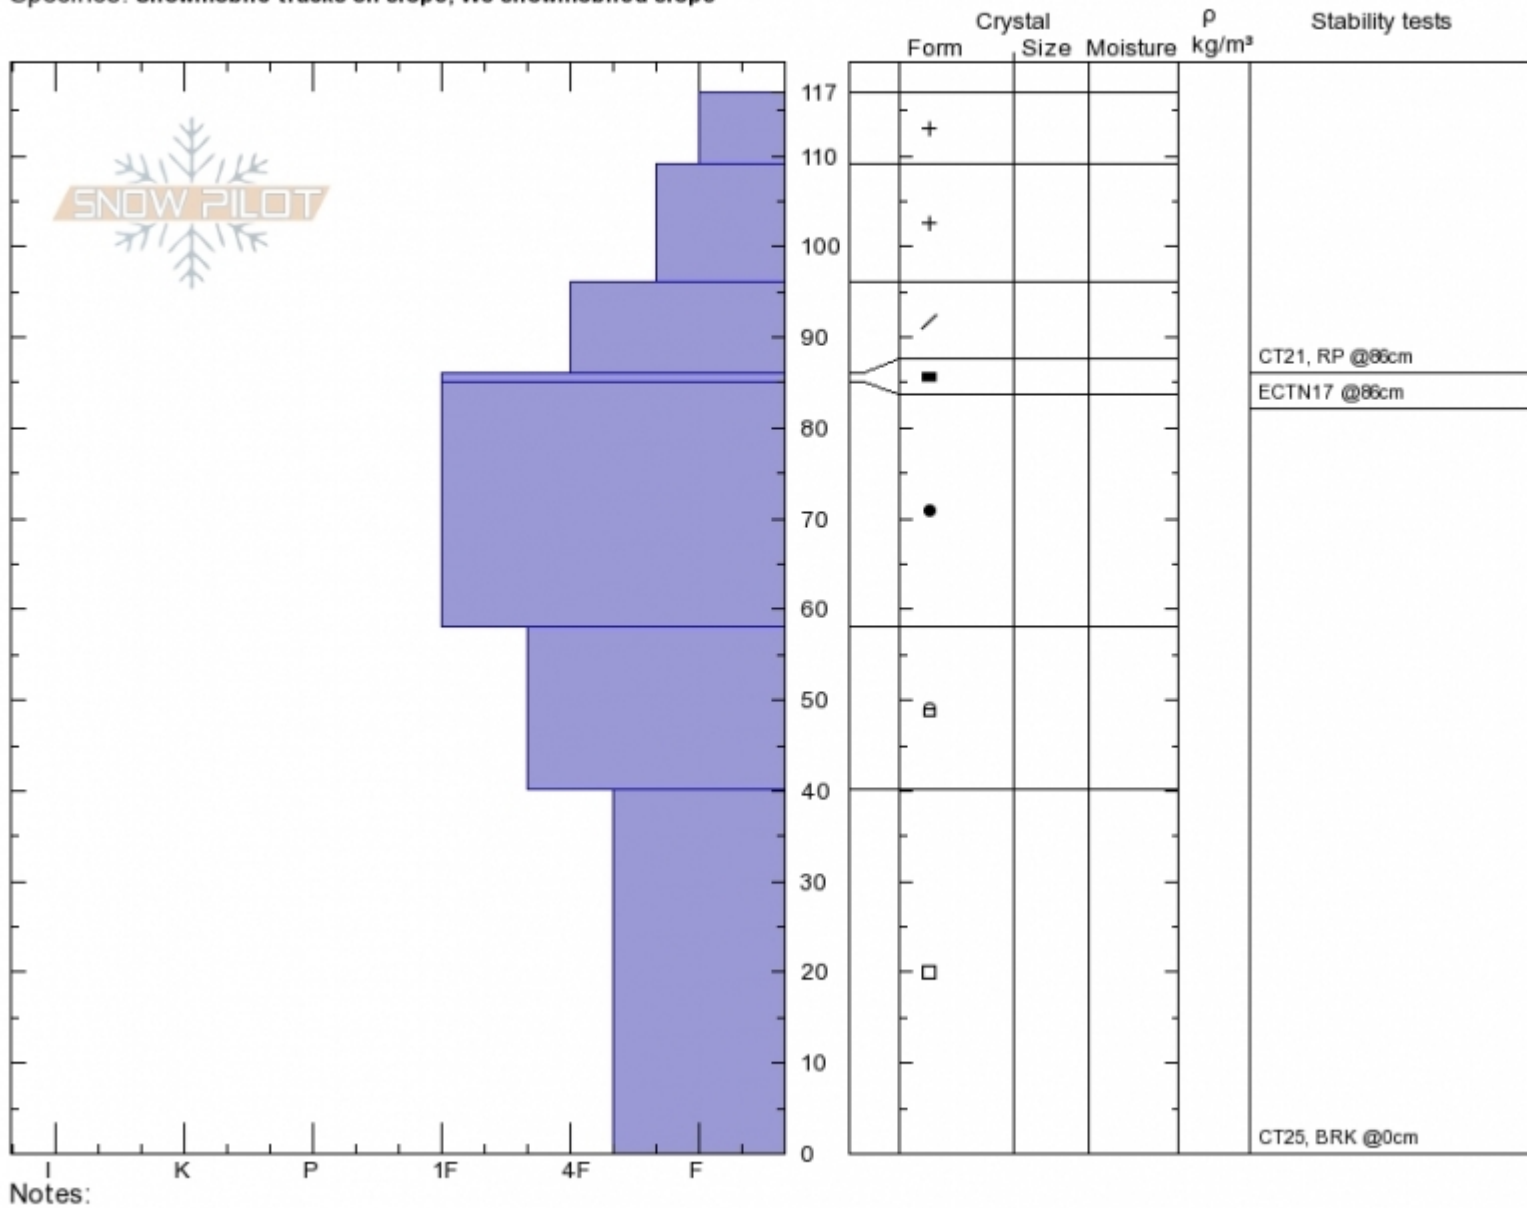

Teepee Basin
 Madison Range-S
 MT
 Elevation: 8850 ft
 Aspect: 110°
 Specifics: Snowmobile tracks on slope; We snowmobiled slope

Ian Hoyer
 Thu Jan 31 12:00 2019
 Co-ord: 44.91262N, -111.17925W
 Slope Angle: 30°
 Wind Loading:

Stability: Fair
 Air Temperature:
 Sky Cover: SCT
 Precipitation: NO
 Wind: Calm

HS117 PF30
 Stability Test Notes

Layer No

Advisory Region
 Southern Madison
 Southern Madison, 2019-02-01