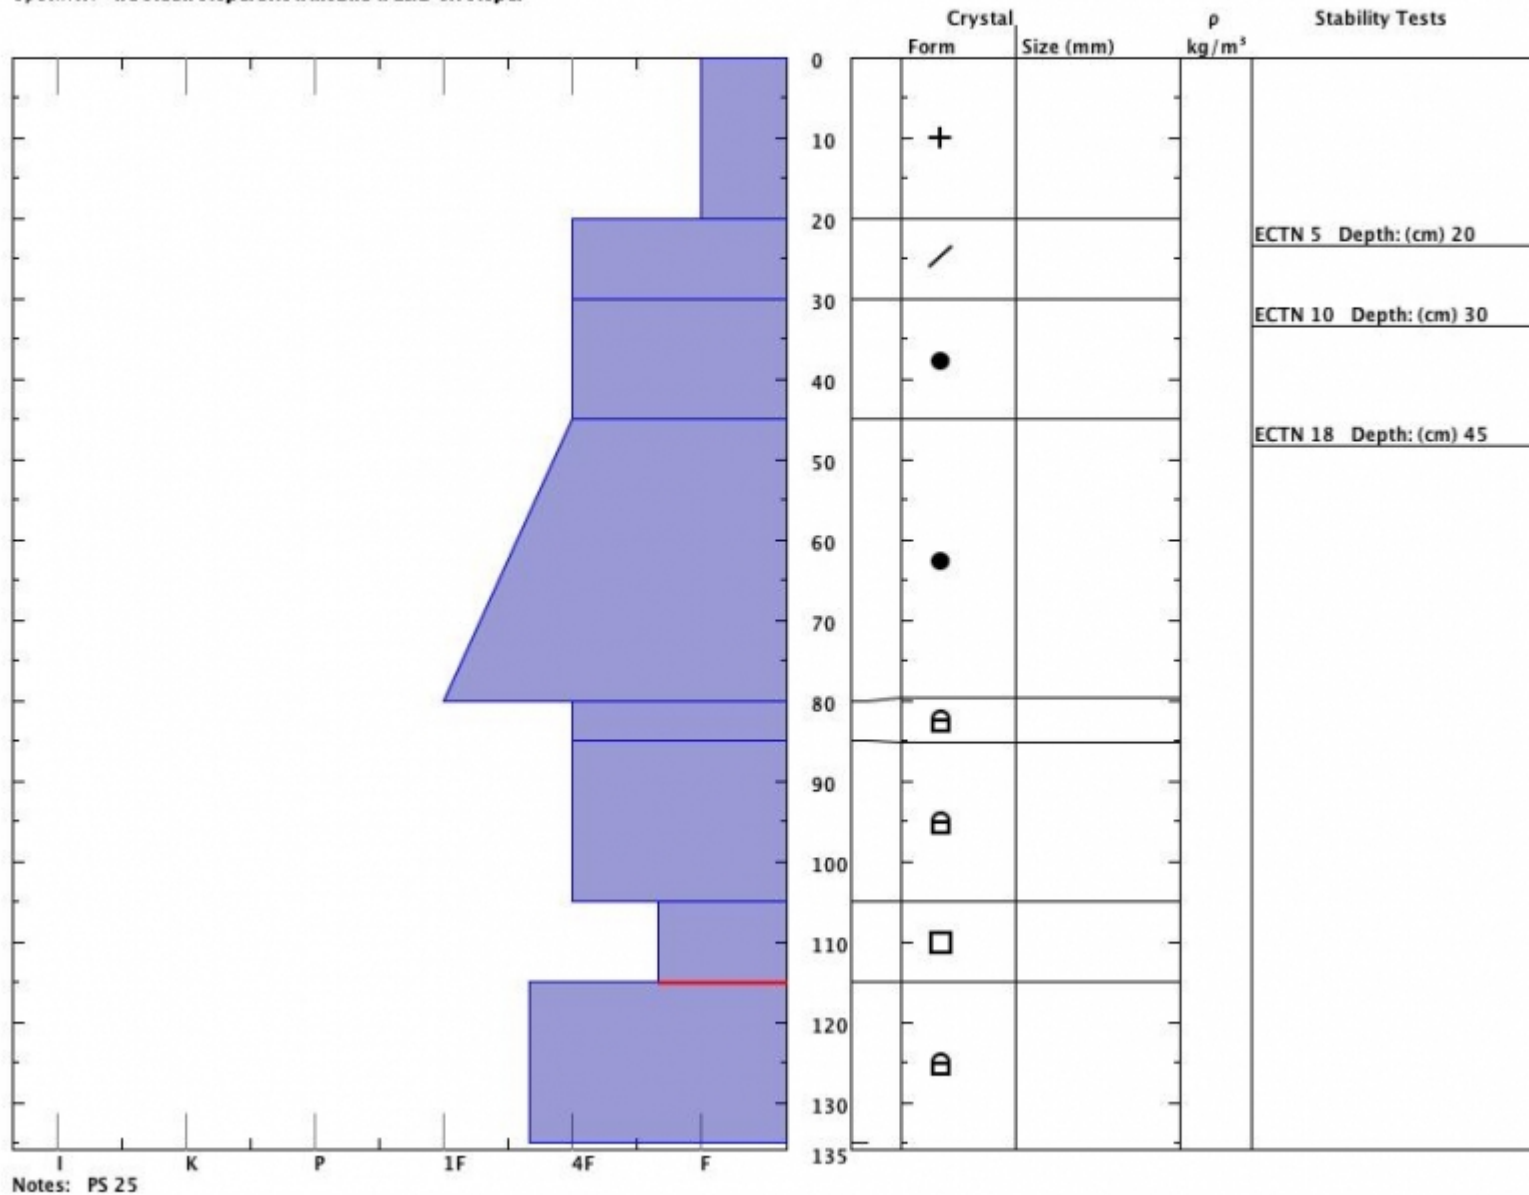

Snow Pit Profile
Henderson Cooke City
 , New Zealand
 Elevation (m)
 Aspect: **230**
 Specifics: **We skied slope. Snowmobile tracks on slope.**

Observer: **Gary Kuehn**
Thu Jan 24 12:35:00 MST 2019
 Co-ord: **45.04712 N -109.94233 W**
 Slope: **22**
 Wind loading: **no**

Stability on similar slopes: **Good**
 Air Temperature: **C**
 Sky Cover: **sky 8/8 covered**
 Precipitation: **Snow - 1 cm/hr**
 Wind: **W Light Breeze**

PF50 HS175
 Stability Test Notes: **105-115: F**
 Layer notes

Advisory Region
 Cooke City
 Longitude
 -109.94W
 Latitude
 45.05N
 Cooke City, 2019-01-25