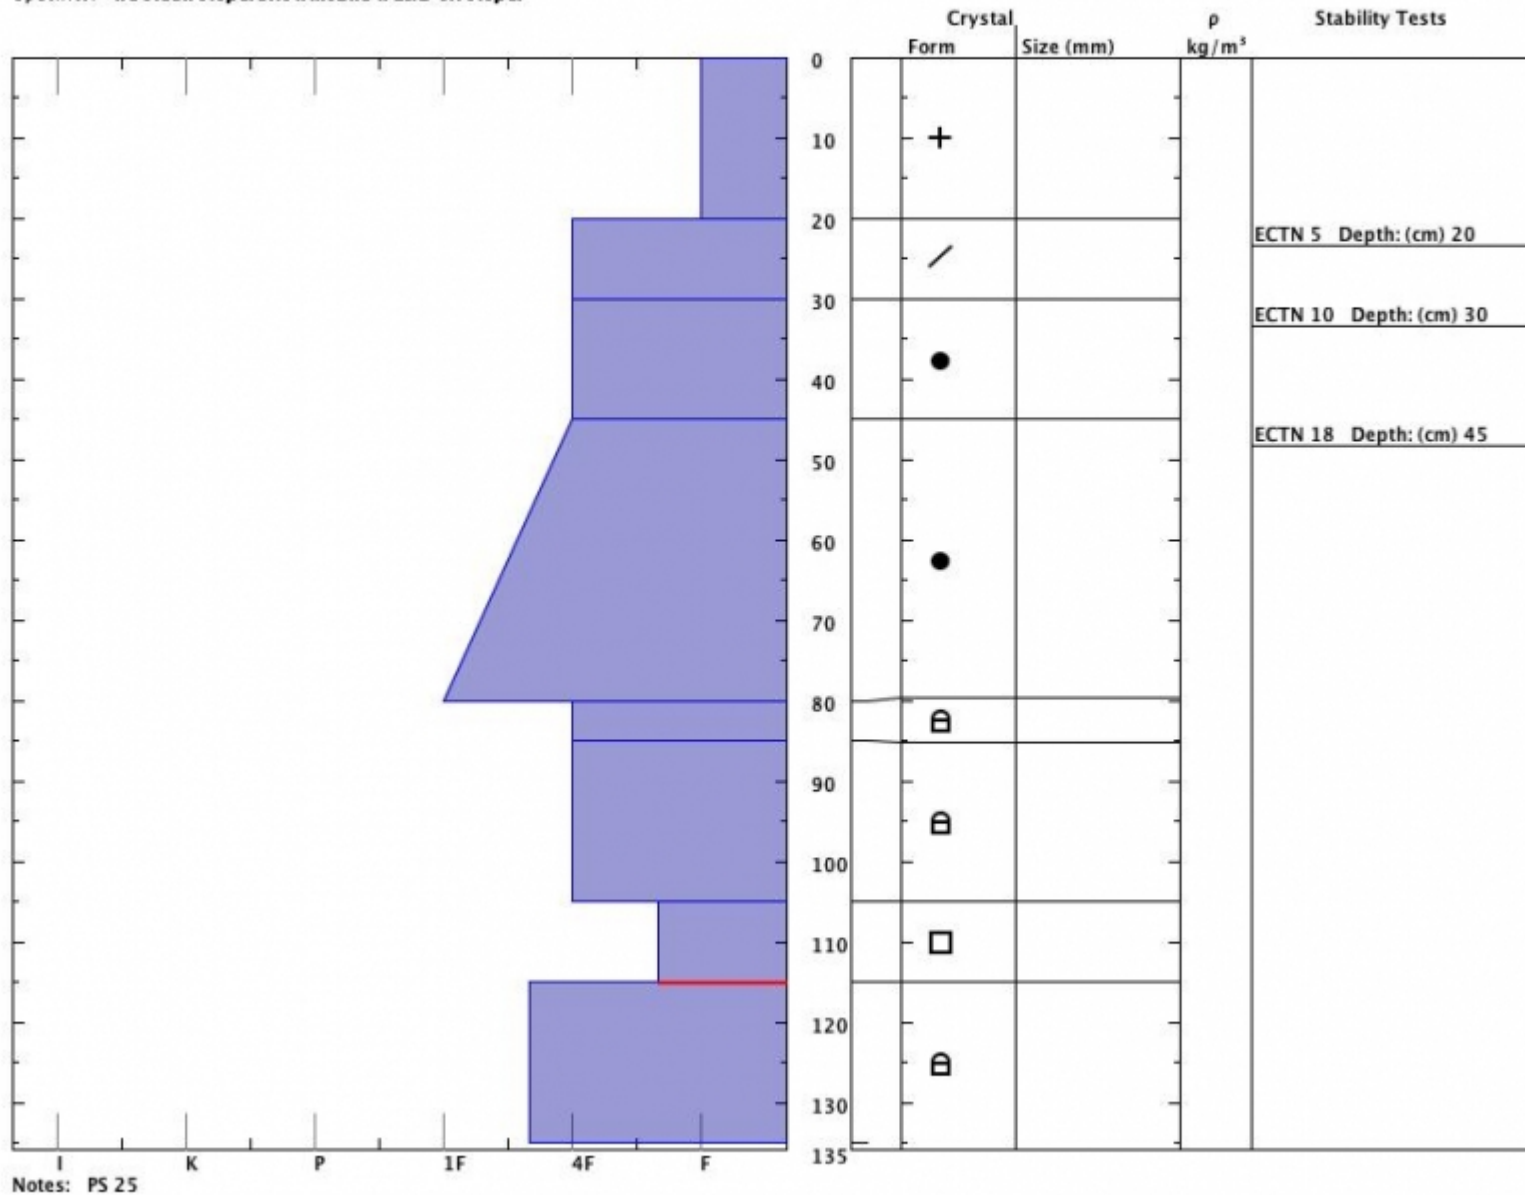

Snow Pit Profile  
**Henderson Cooke City**  
 , New Zealand  
 Elevation (m)  
 Aspect: **230**  
 Specifics: **We skied slope. Snowmobile tracks on slope.**

Observer: **Gary Kuehn**  
**Thu Jan 24 12:35:00 MST 2019**  
 Co-ord: **45.04712 N -109.94233 W**  
 Slope: **22**  
 Wind loading: **no**

Stability on similar slopes: **Good**  
 Air Temperature: **C**  
 Sky Cover: **sky 8/8 covered**  
 Precipitation: **Snow - 1 cm/hr**  
 Wind: **W Light Breeze**

**PF50 HS175**  
 Stability Test Notes: **105-115: F**  
 Layer notes

Advisory Region  
 Cooke City  
 Longitude  
 -109.94W  
 Latitude  
 45.05N  
 Cooke City, 2019-01-25