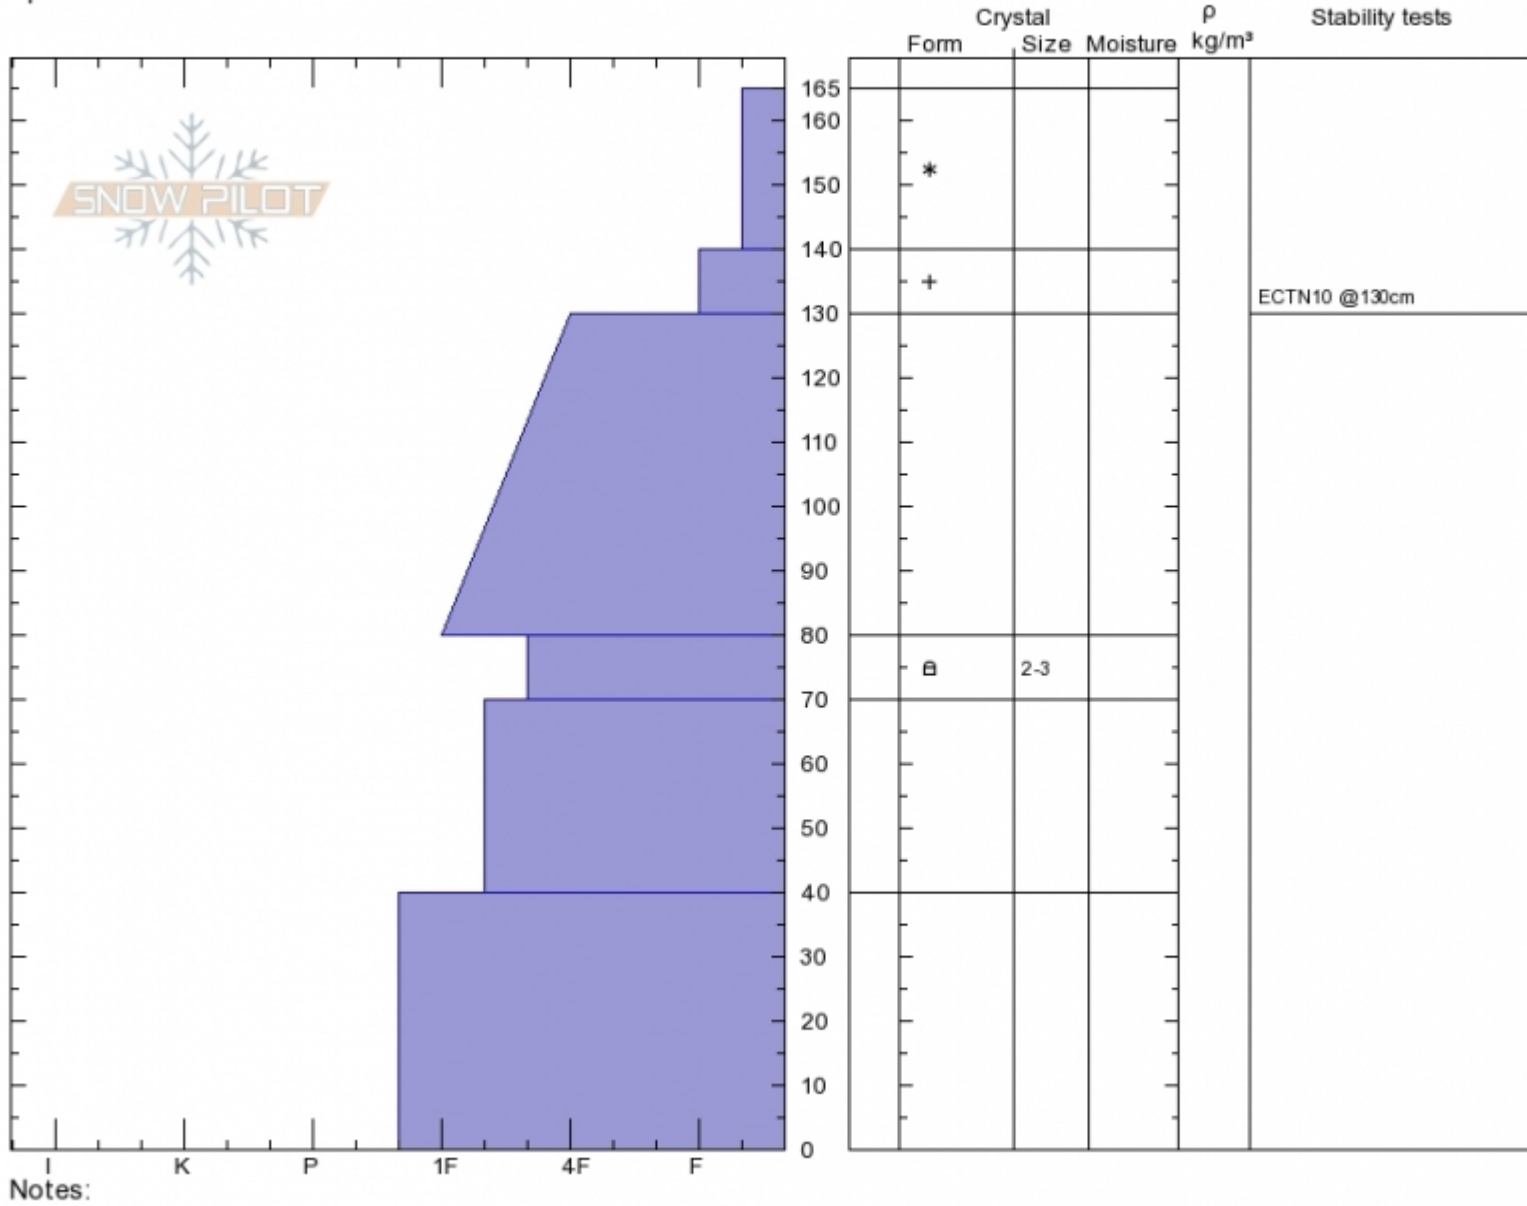

Henderson/Petersons
 Cooke City
 MT
 Elevation: 9360 ft
 Aspect: 37°
 Specifics:

Alex Marienthal
 Sat Jan 19 12:40 2019
 Co-ord: 45.04732N, -109.92216W
 Slope Angle: 23°
 Wind Loading:

Stability: **Good**
 Air Temperature:
 Sky Cover: **OVC**
 Precipitation: **S2**
 Wind: **SW Light Breeze**

HS165
 Stability Test Notes

Layer No

Advisory Region
 Cooke City
 Cooke City, 2019-01-21