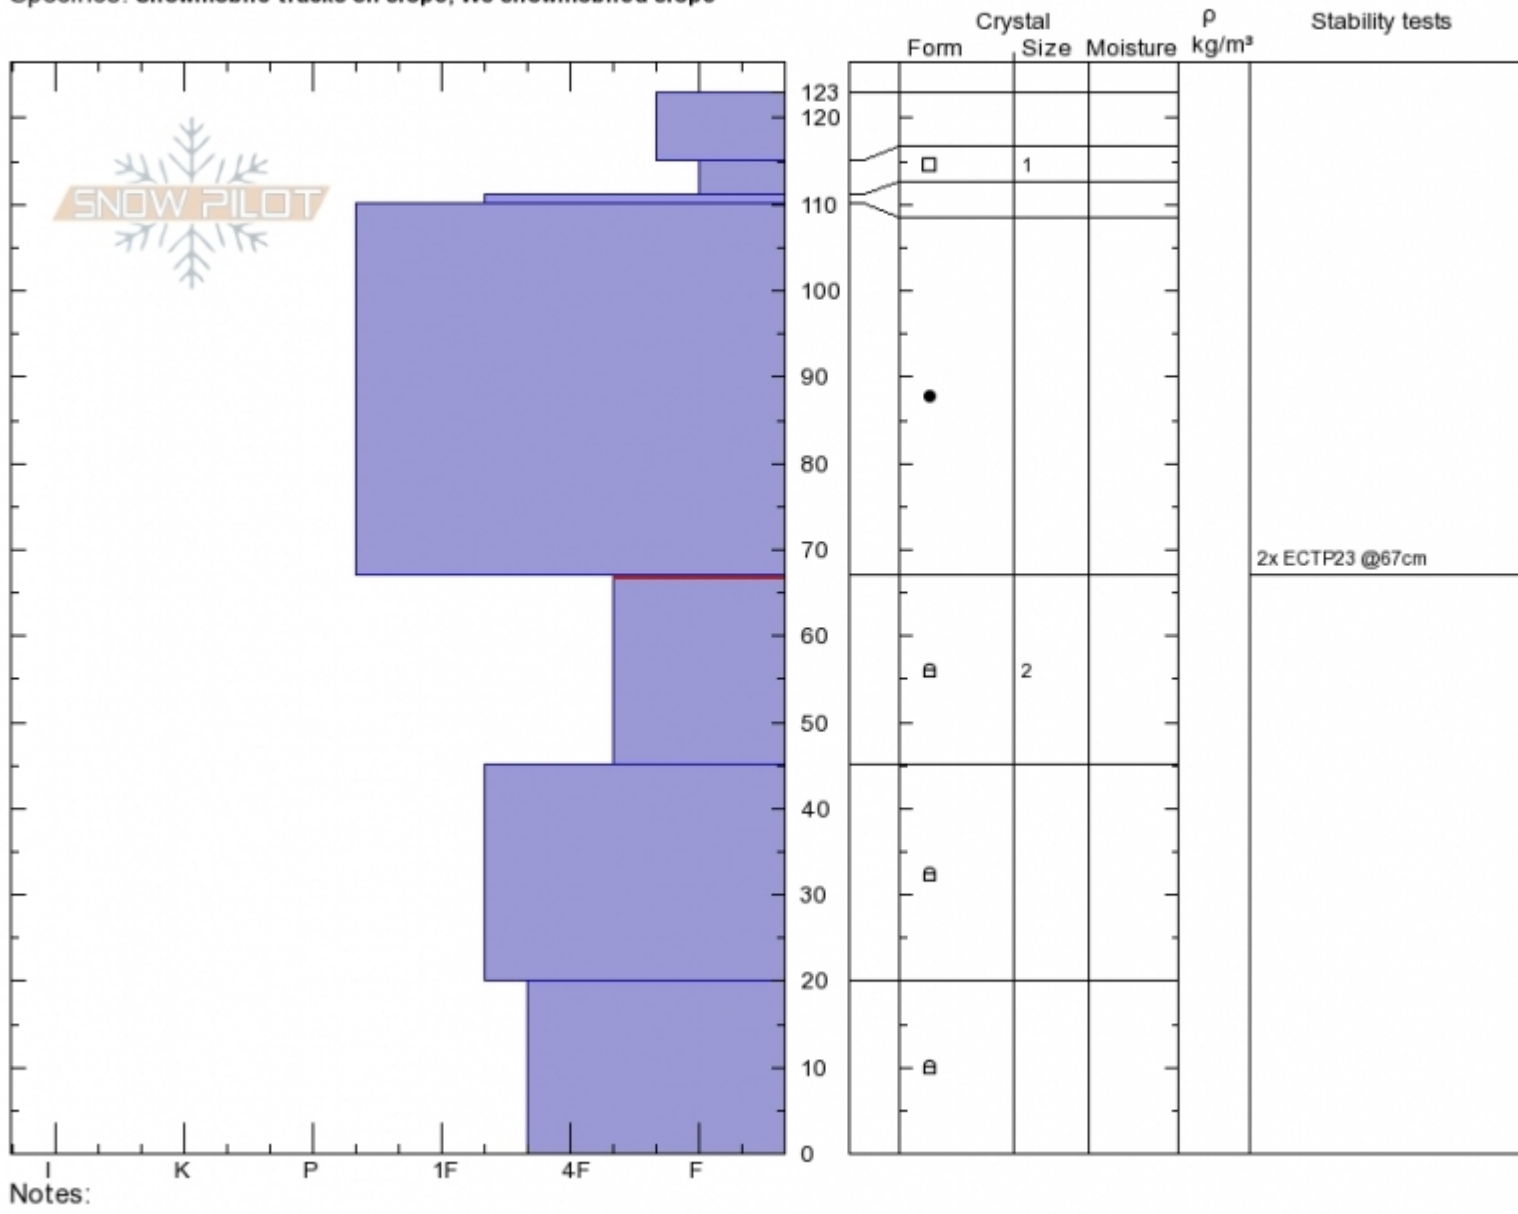

2nd Yellow Mule  
 Madison Range-N  
 MT  
 Elevation: 9400 ft  
 Aspect: 45°  
 Specifics: Snowmobile tracks on slope; We snowmobiled slope

Ian Hoyer  
 Sun Jan 13 11:00 2019  
 Co-ord: 45.17756N, -111.40034W  
 Slope Angle: 30°  
 Wind Loading:

Stability: Fair  
 Air Temperature:  
 Sky Cover: CLR  
 Precipitation: NO  
 Wind: Calm

HS123  
 Stability Test Notes

Layer No  
 45-67: Pr

Advisory Region  
 Northern Madison  
 Northern Madison, 2019-01-13