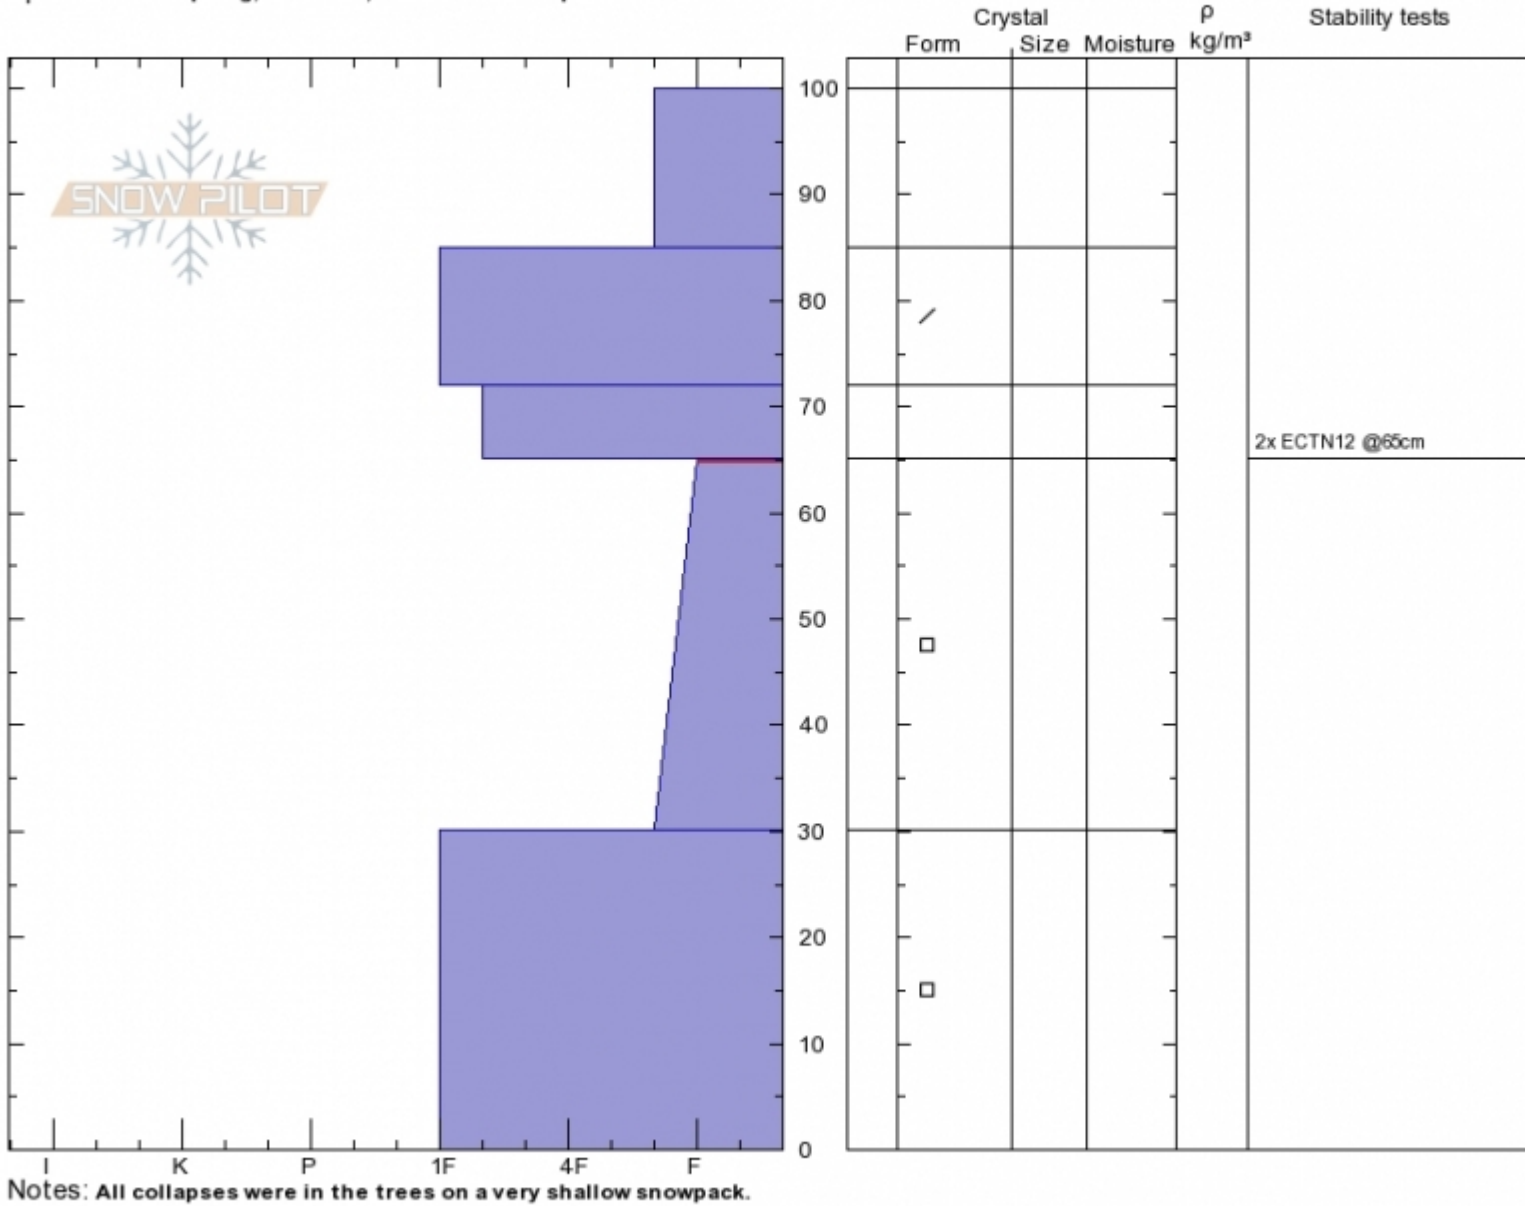

**Going Home-Ellis**  
**Gallatin Range-N**  
**MT**  
 Elevation: **7850 ft**  
 Aspect: **40°**  
 Specifics: **Collapsing, localized; Ski tracks on slope**

**Doug Chabot-Admin**  
**Wed Jan 9 11:00 2019**  
 Co-ord: **45.58337N, -110.95768W**  
 Slope Angle: **33°**  
 Wind Loading:

Stability:  
 Air Temperature: **4°C**  
 Sky Cover: **FEW**  
 Precipitation: **NO**  
 Wind: **Calm**

**HS100 PF100**  
**Stability Test Notes**

Layer No  
**30-65: Pro**

Advisory Region  
 Northern Gallatin  
 Northern Gallatin, 2019-01-10