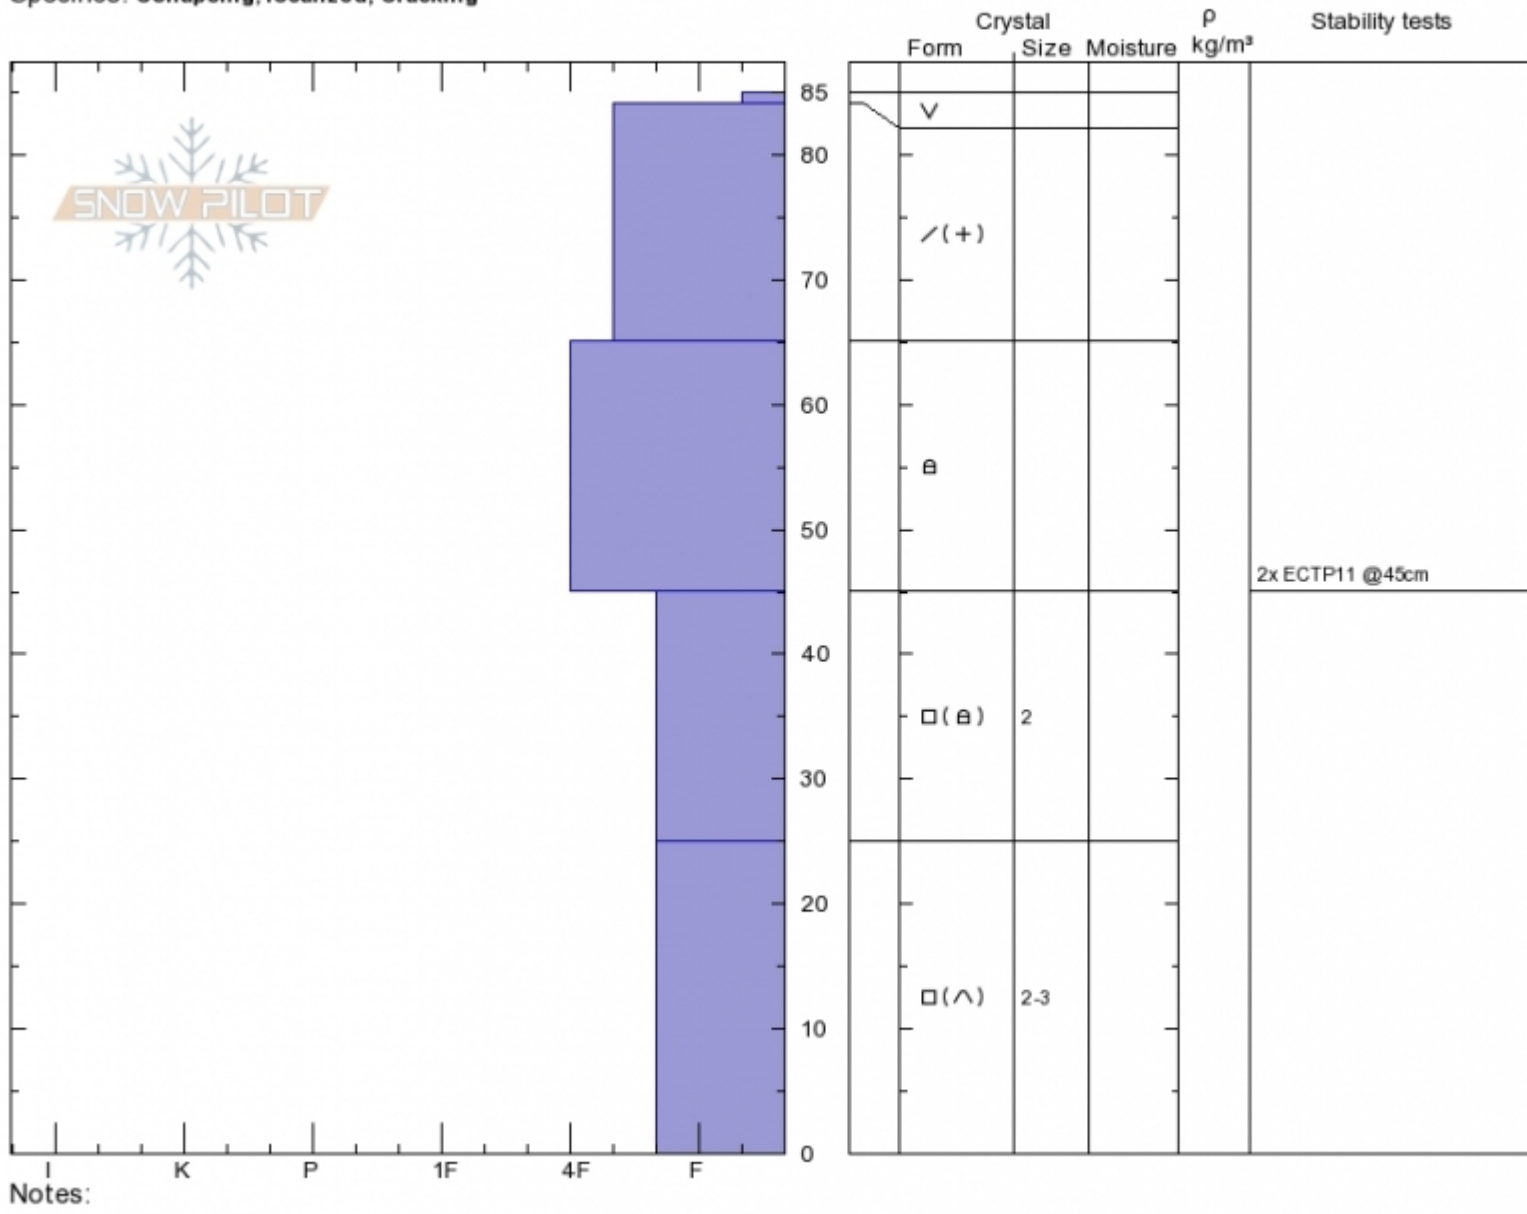

Cabin Creek/Sage  
 Madison Range-S  
 MT  
 Elevation: 8990 ft  
 Aspect: 260°  
 Specifics: Collapsing, localized; Cracking

Alex Marienthal  
 Fri Jan 4 11:11 2019  
 Co-ord: 44.93513N, -111.27322W  
 Slope Angle: 15°  
 Wind Loading: no

Stability: **Poor**  
 Air Temperature:  
 Sky Cover: **SCT**  
 Precipitation: **NO**  
 Wind: **Calm**

HS85  
 Stability Test Notes

Layer No  
 25-45: Pro

Advisory Region  
 Southern Madison  
 Southern Madison, 2019-01-05