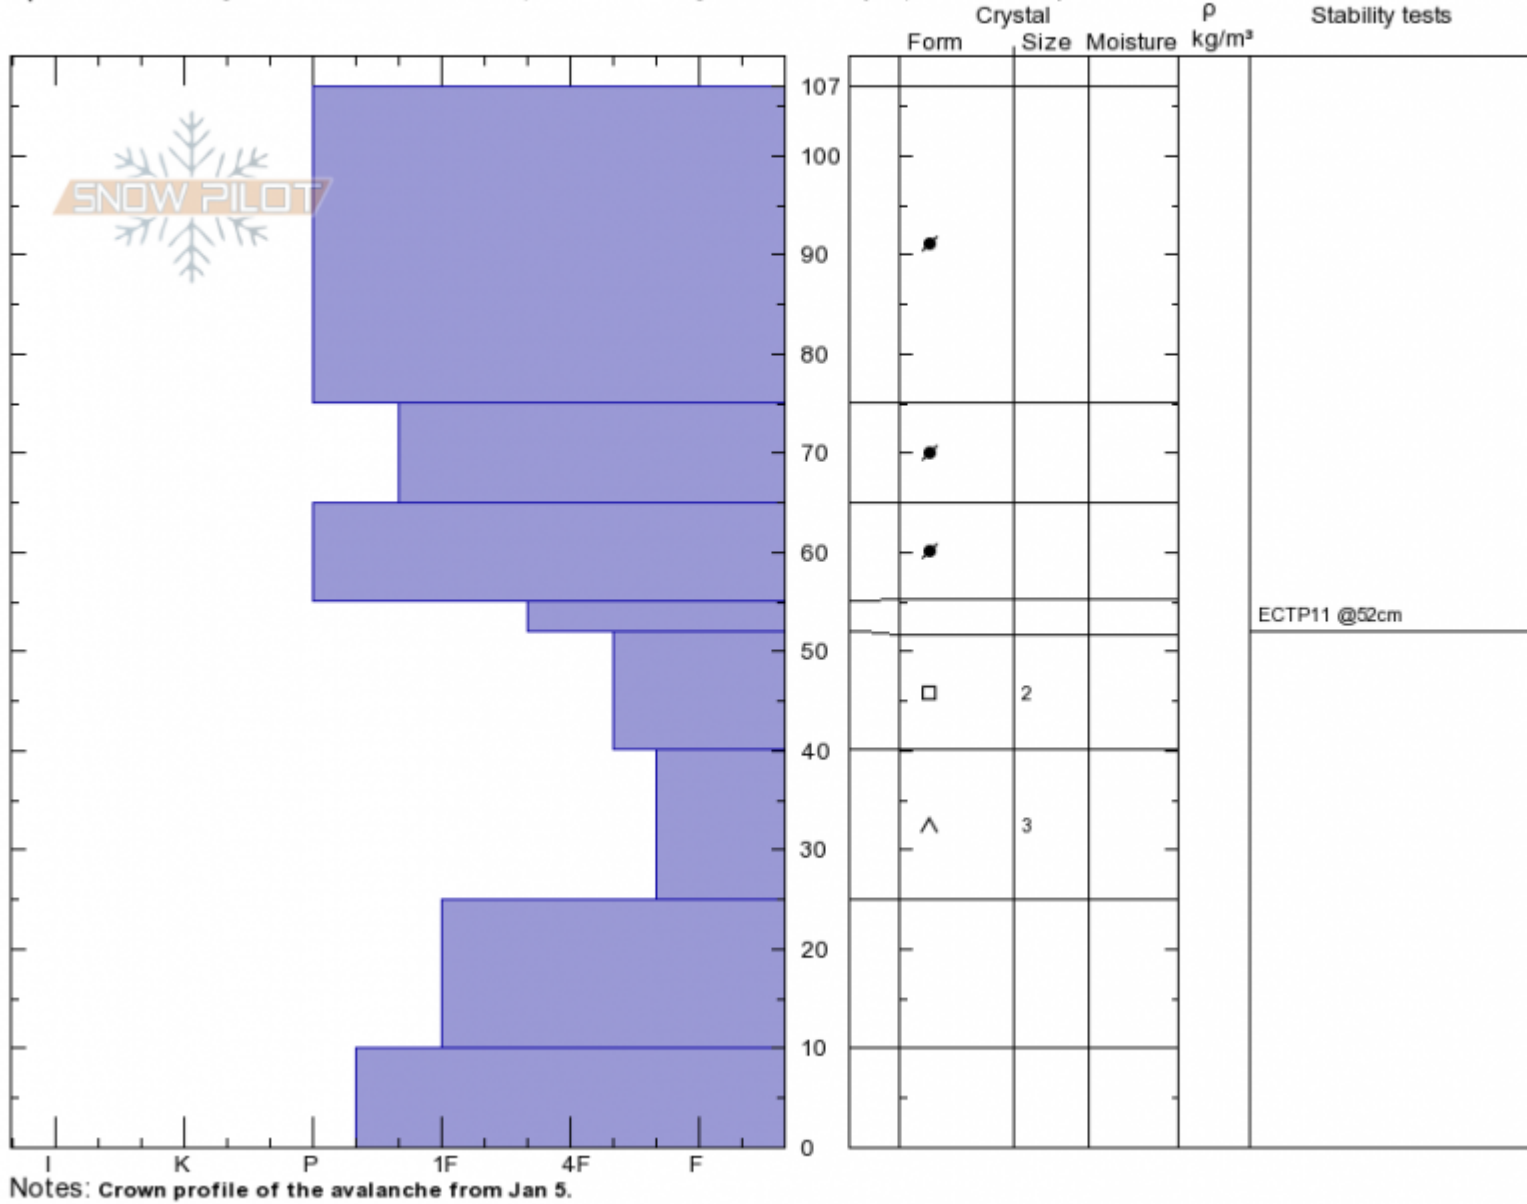

Ross Peak/Throne
Bridger Range
MT
 Elevation: 8129 ft
 Aspect: 90°

Andrew Schauer
Mon Jan 7 11:53 2019
 Co-ord: 45.86707N, -110.95491W
 Slope Angle: 36°
 Wind Loading: **previous**

Stability:
 Air Temperature:
 Sky Cover: **BKN**
 Precipitation: **S-1**
 Wind: **N Moderate**

HS107 PS0
Stability Test Notes

Layer No
40-52: Pro

Specifics: Pit is adjacent to avalanche: crown; Recent activity on similar slopes; We skied slope

Longitude
 -110.96W
 Latitude
 45.87N

Avalanche Details: [Avalanche near Ross Peak/Throne](#)
 No Region, 2019-01-07