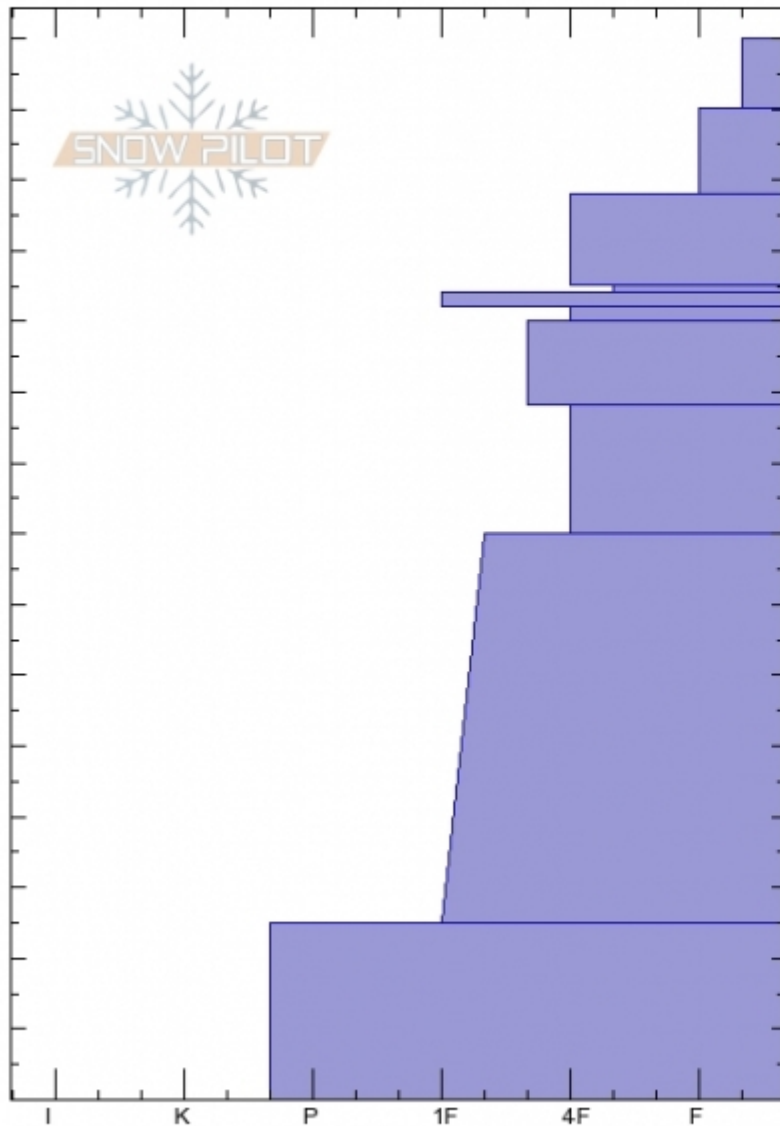

The Throne - 27 Dec
Bridger Range
MT
 Elevation: **8080 ft**
 Aspect: **93°**
 Specifics: **We skied slope**

Alex Marienthal
Thu Dec 27 11:39 2018
 Co-ord: **45.88420N, -110.94986W**
 Slope Angle: **30°**
 Wind Loading: **no**

Stability: **Good**
 Air Temperature: **-11°C**
 Sky Cover: **BKN**
 Precipitation: **S1**
 Wind: **Calm**

HS150
Stability Test Notes

Layer No

Notes:

Crystal Form	Crystal Size	Moisture	ρ kg/m³	Stability tests
*				
+				
⊗				ECTN16 @115cm
□	0.5			
⊖				
⊖	1-1.5			
⊙				