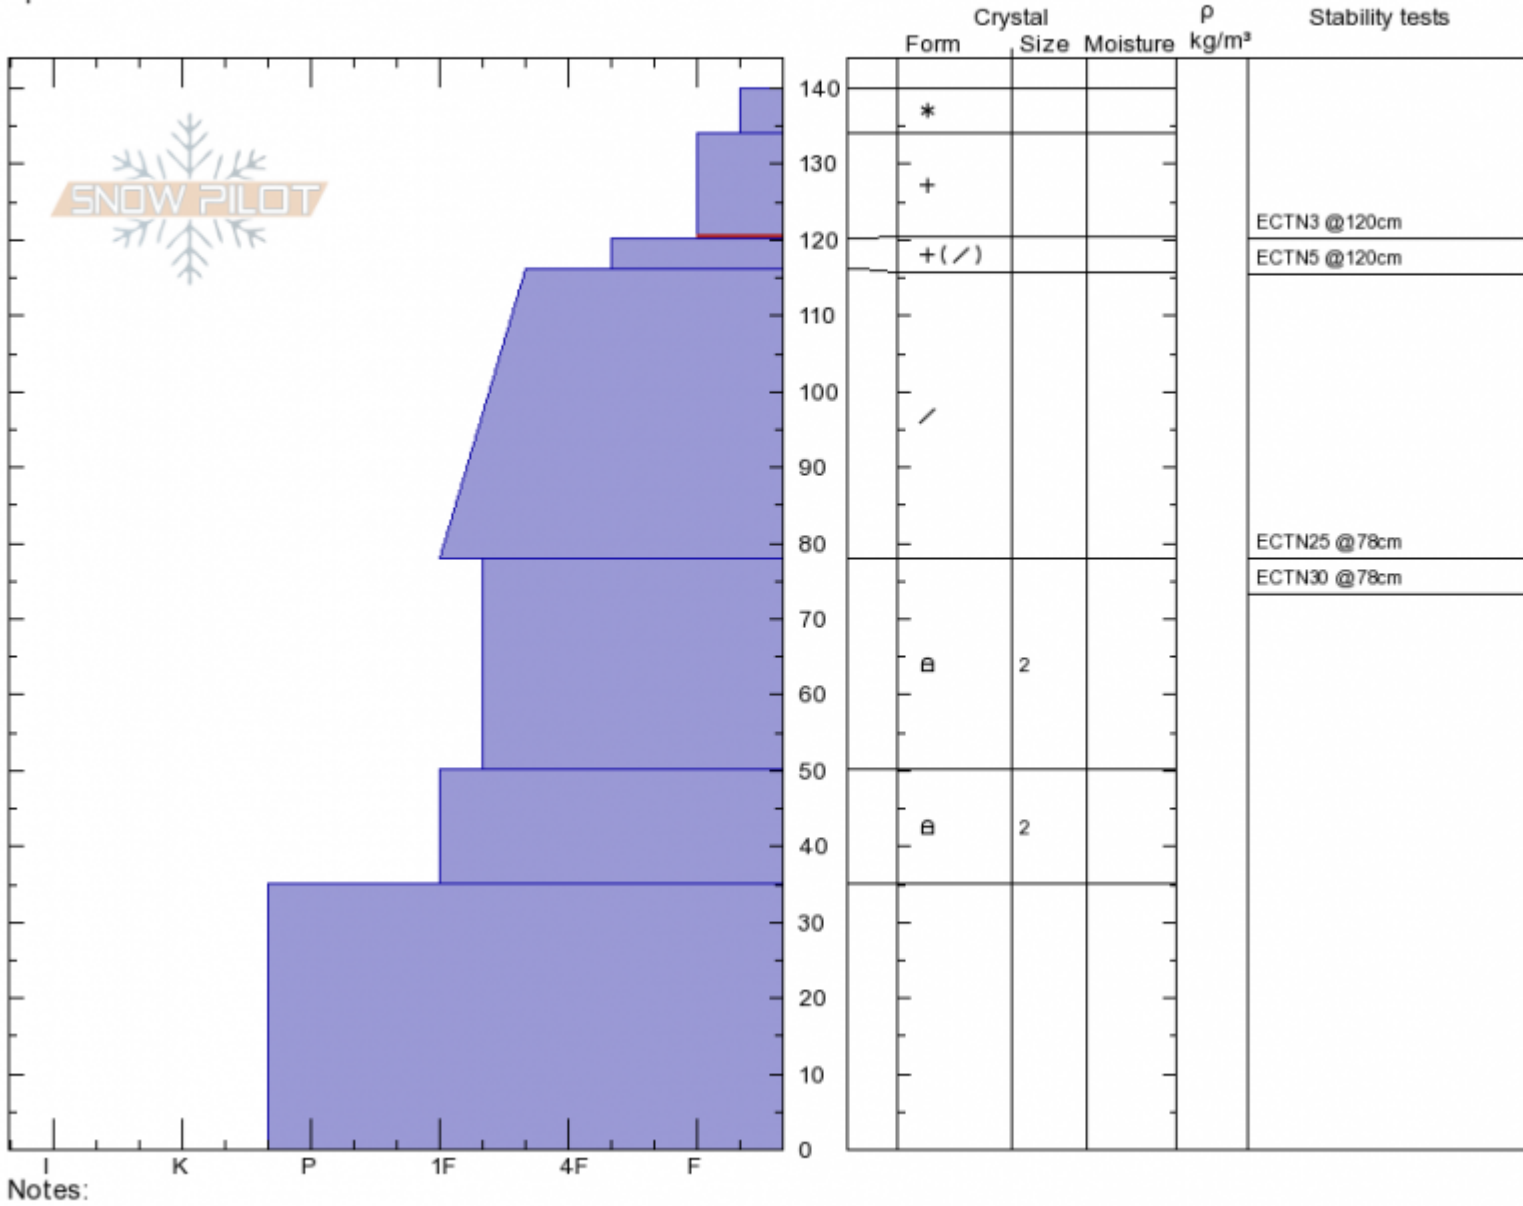

Throne
Bridger Range
MT
 Elevation: **8311 ft**
 Aspect: **350°**
 Specifics:

Andrew Schauer
Thu Dec 27 12:30 2018
 Co-ord: **45.88233N, -110.95260W**
 Slope Angle: **24°**
 Wind Loading: **no**

Stability: **Good**
 Air Temperature: **-11°C**
 Sky Cover: **OVC**
 Precipitation: **S2**
 Wind: **Calm**

HS140
 Stability Test Notes

Layer No
120-134: P

Advisory Region
 Bridger Range
 Longitude
 -110.95W
 Latitude
 45.88N
 Bridger Range, 2018-12-27