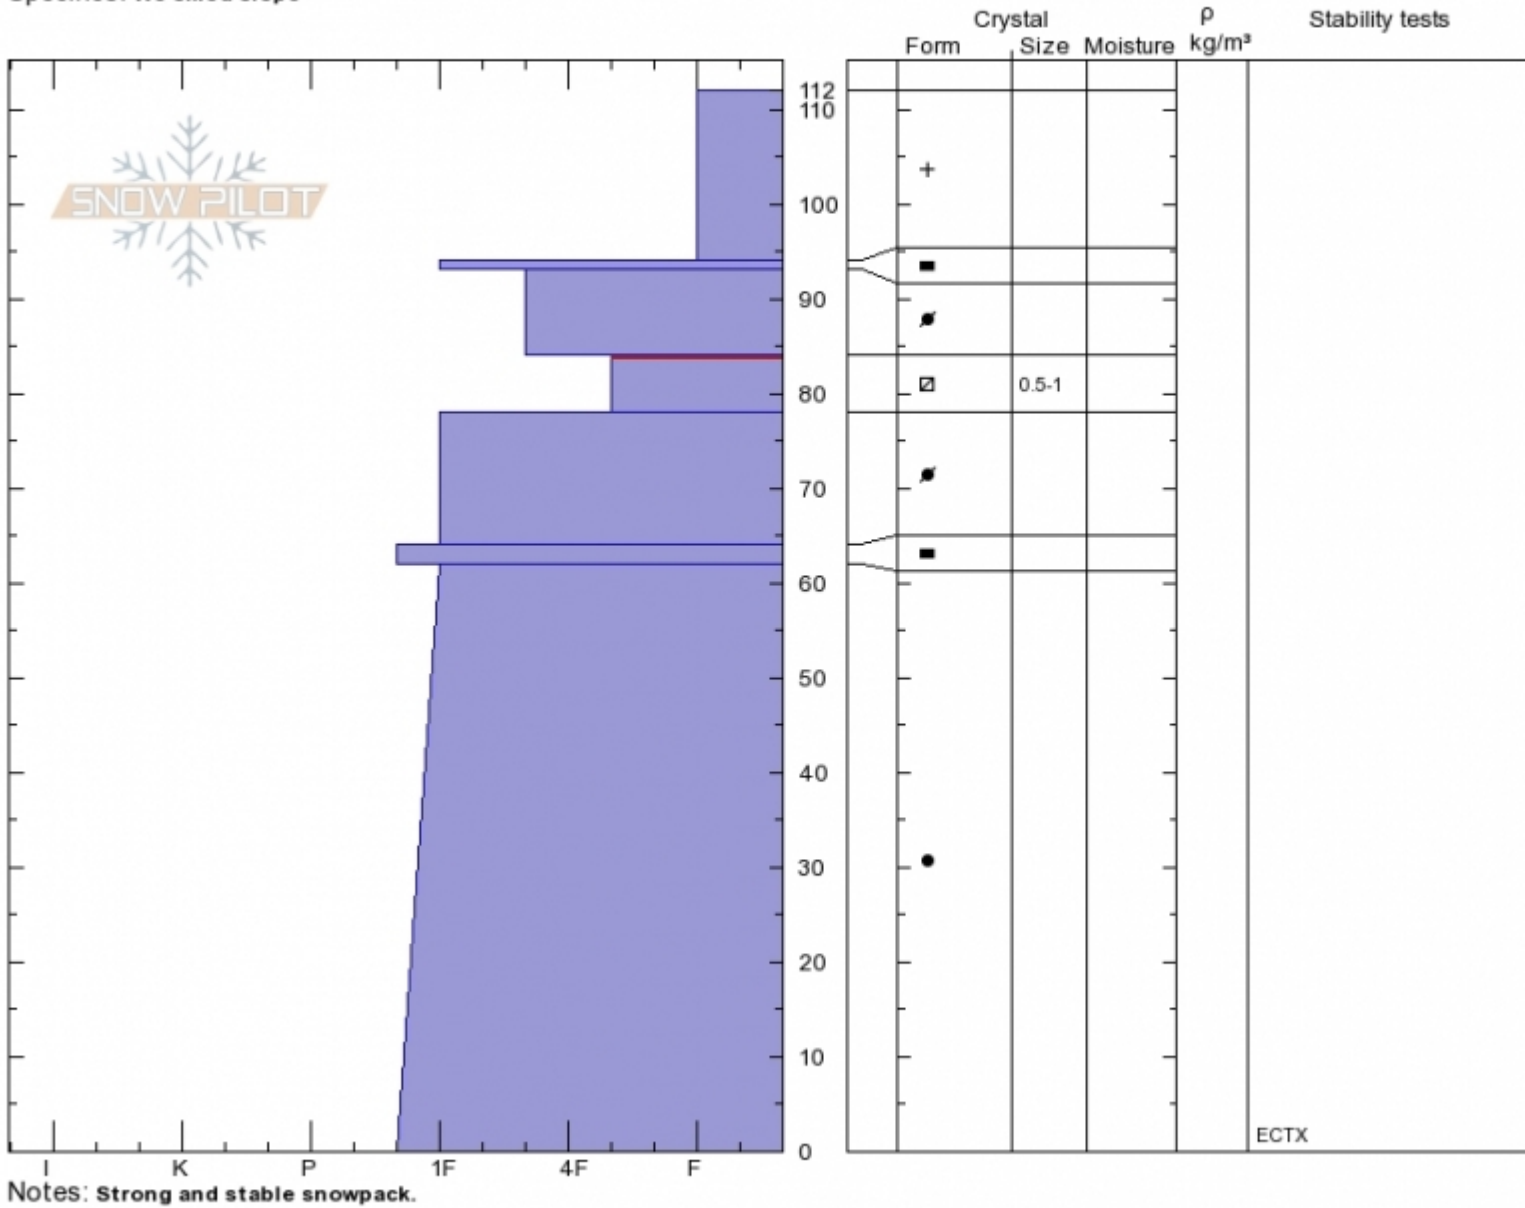

Divide Peak, SE
Gallatin Range-N
MT
 Elevation: **9000 ft**
 Aspect: **140°**
 Specifics: **We skied slope**

Eric Knoff
Wed Dec 26 12:30 2018
 Co-ord: **45.40233N, -110.96946W**
 Slope Angle: **26°**
 Wind Loading: **no**

Stability:
 Air Temperature: **-10°C**
 Sky Cover: **BKN**
 Precipitation: **S-1**
 Wind: **W Light Breeze**

HS112
Stability Test Notes

Layer No
78-84: Pr

Advisory Region
 Northern Gallatin
 Longitude
 -110.97W
 Latitude
 45.40N
 Northern Gallatin, 2018-12-27