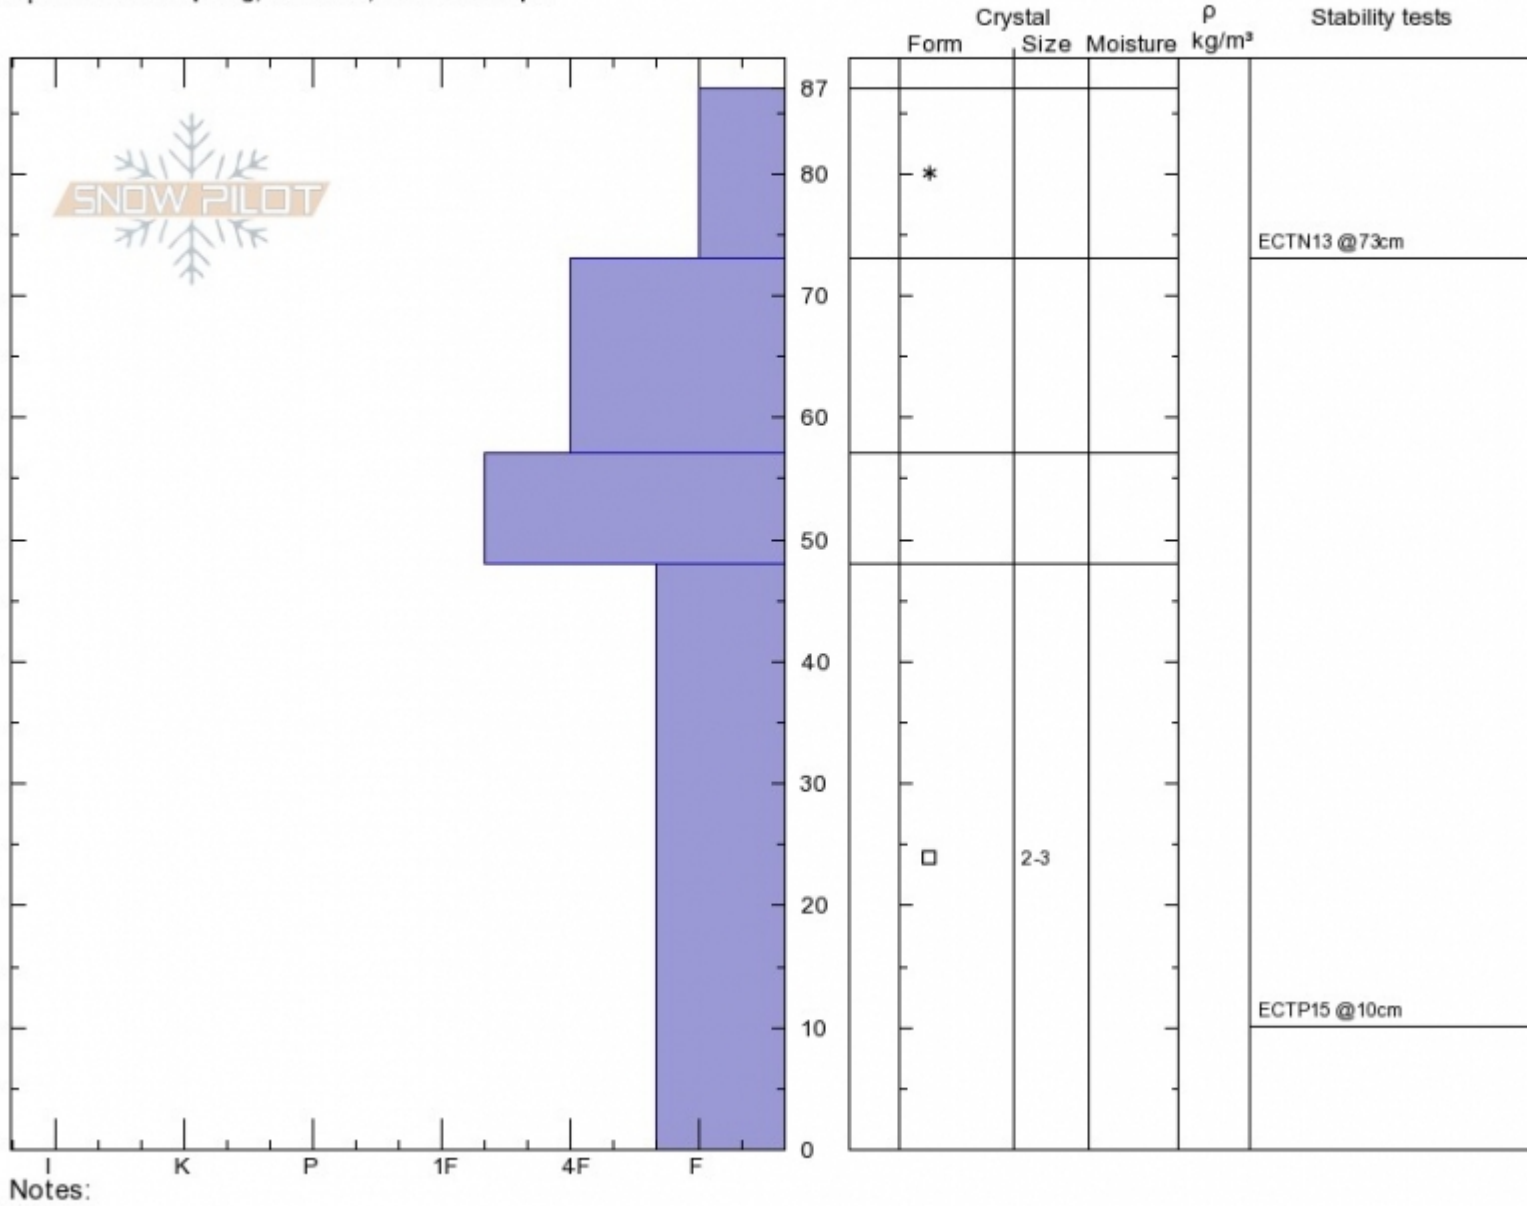

Bacon Rind
Madison Range-S
MT
 Elevation: **8800 ft**
 Aspect: **90°**
 Specifics: **Collapsing, localized; We skied slope**

Spencer Jonas
Sat Dec 22 11:00 2018
 Co-ord:
 Slope Angle: **26°**
 Wind Loading: **no**

Stability:
 Air Temperature:
 Sky Cover: **FEW**
 Precipitation:
 Wind: **Calm**

HS87 PF87
Stability Test Notes

Layer No

Advisory Region
 Southern Madison
Avalanche Details: [Collapsing, "whumphs" at Bacon Rind](#)
Forecast link: [GNFAC Avalanche Forecast for Sun Dec 23, 2018](#)
 Southern Madison, 2018-12-22