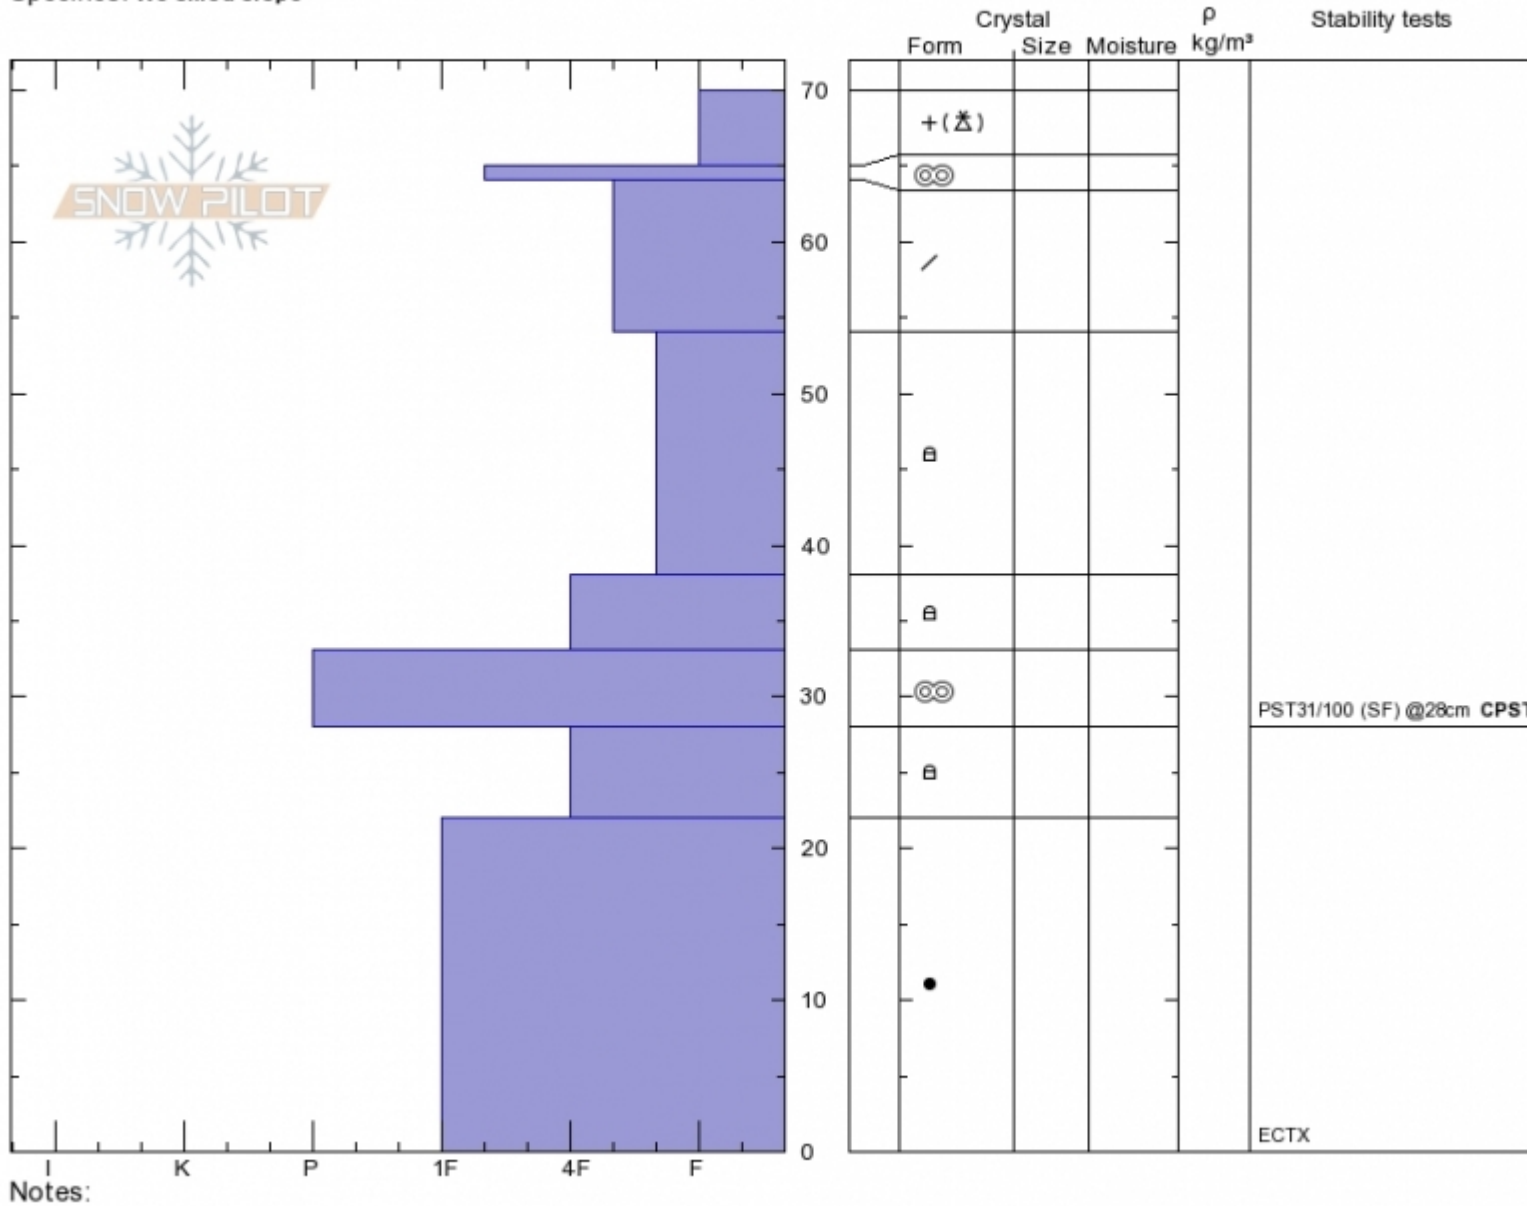

Texas Meadows
Bridger Range
MT
 Elevation: **7360 ft**
 Aspect: **170°**
 Specifics: **We skied slope**

Gabrielle Antonioli
Fri Dec 21 12:00 2018
 Co-ord: **45.83743N, -110.93429W**
 Slope Angle: **28°**
 Wind Loading:

Stability: **Good**
 Air Temperature:
 Sky Cover:
 Precipitation: **NO**
 Wind:

HS70 PS10
 Stability Test Notes
28: CPST 36/100 END

Layer No
22-28: Pro

Advisory Region
 Bridger Range
 Bridger Range, 2018-12-21