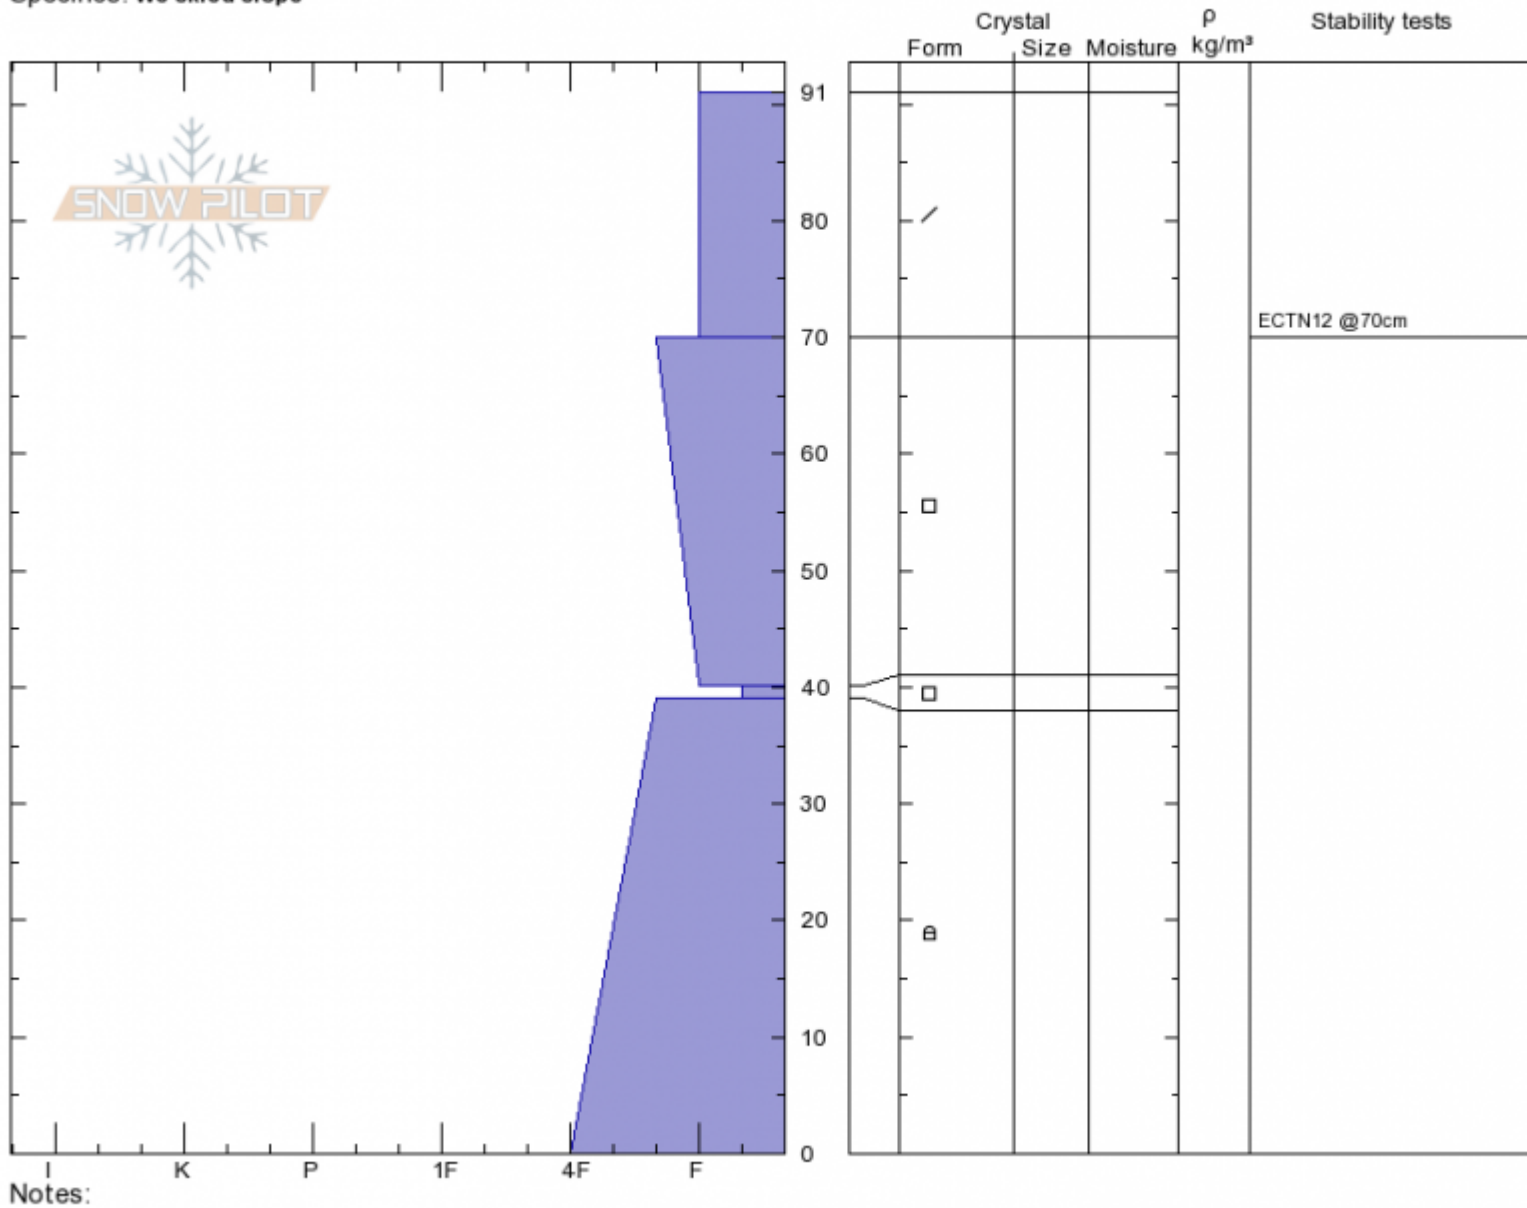

Dog Leg
Bridger Range
MT
 Elevation: **8200 ft**
 Aspect: **69°**
 Specifics: **We skied slope**

Andrew Schauer
Sun Dec 16 15:20 2018
 Co-ord: **45.83187N, -110.93578W**
 Slope Angle: **36°**
 Wind Loading: **no**

Stability: **Good**
 Air Temperature: **-2°C**
 Sky Cover: **CLR**
 Precipitation: **NO**
 Wind: **Calm**

HS91
Stability Test Notes

Layer No
39-40: Pr

Advisory Region
 Bridger Range
 Longitude
 -110.94W
 Latitude
 45.83N
 Bridger Range, 2018-12-16